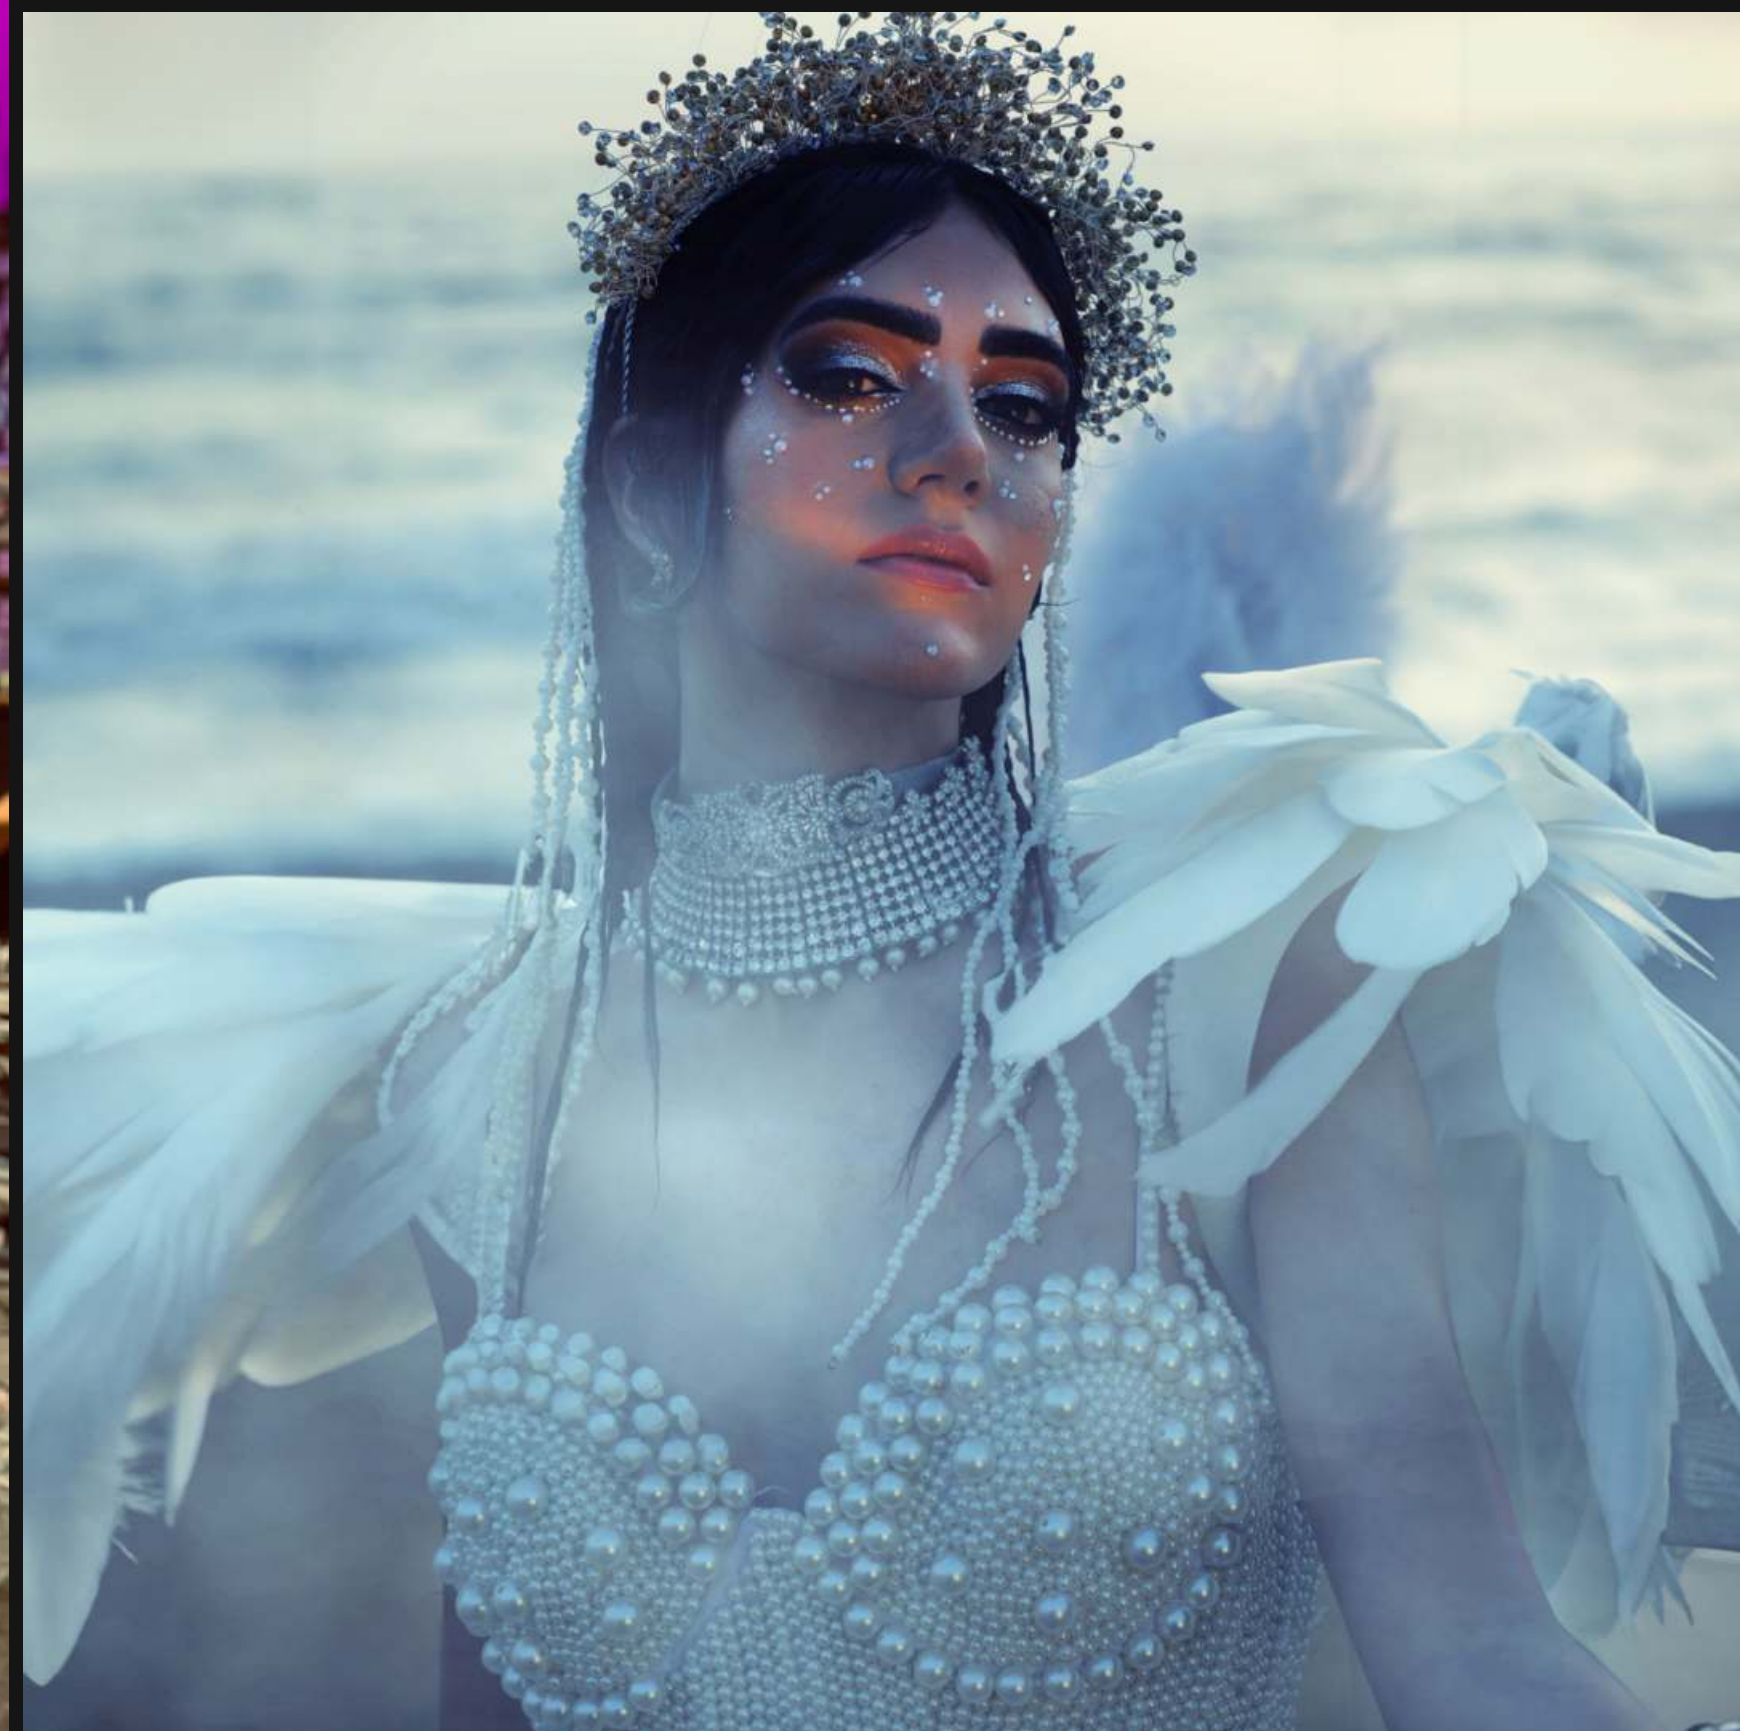

SOGAND

HEIGHT: 5'7" BUST: 32 A WAIST: 25 HIPS: 34 SHOE: 40 / 7.5 UK
EYE COLOR: BROWN HAIR COLOR: BLACK

AG.
MODELS