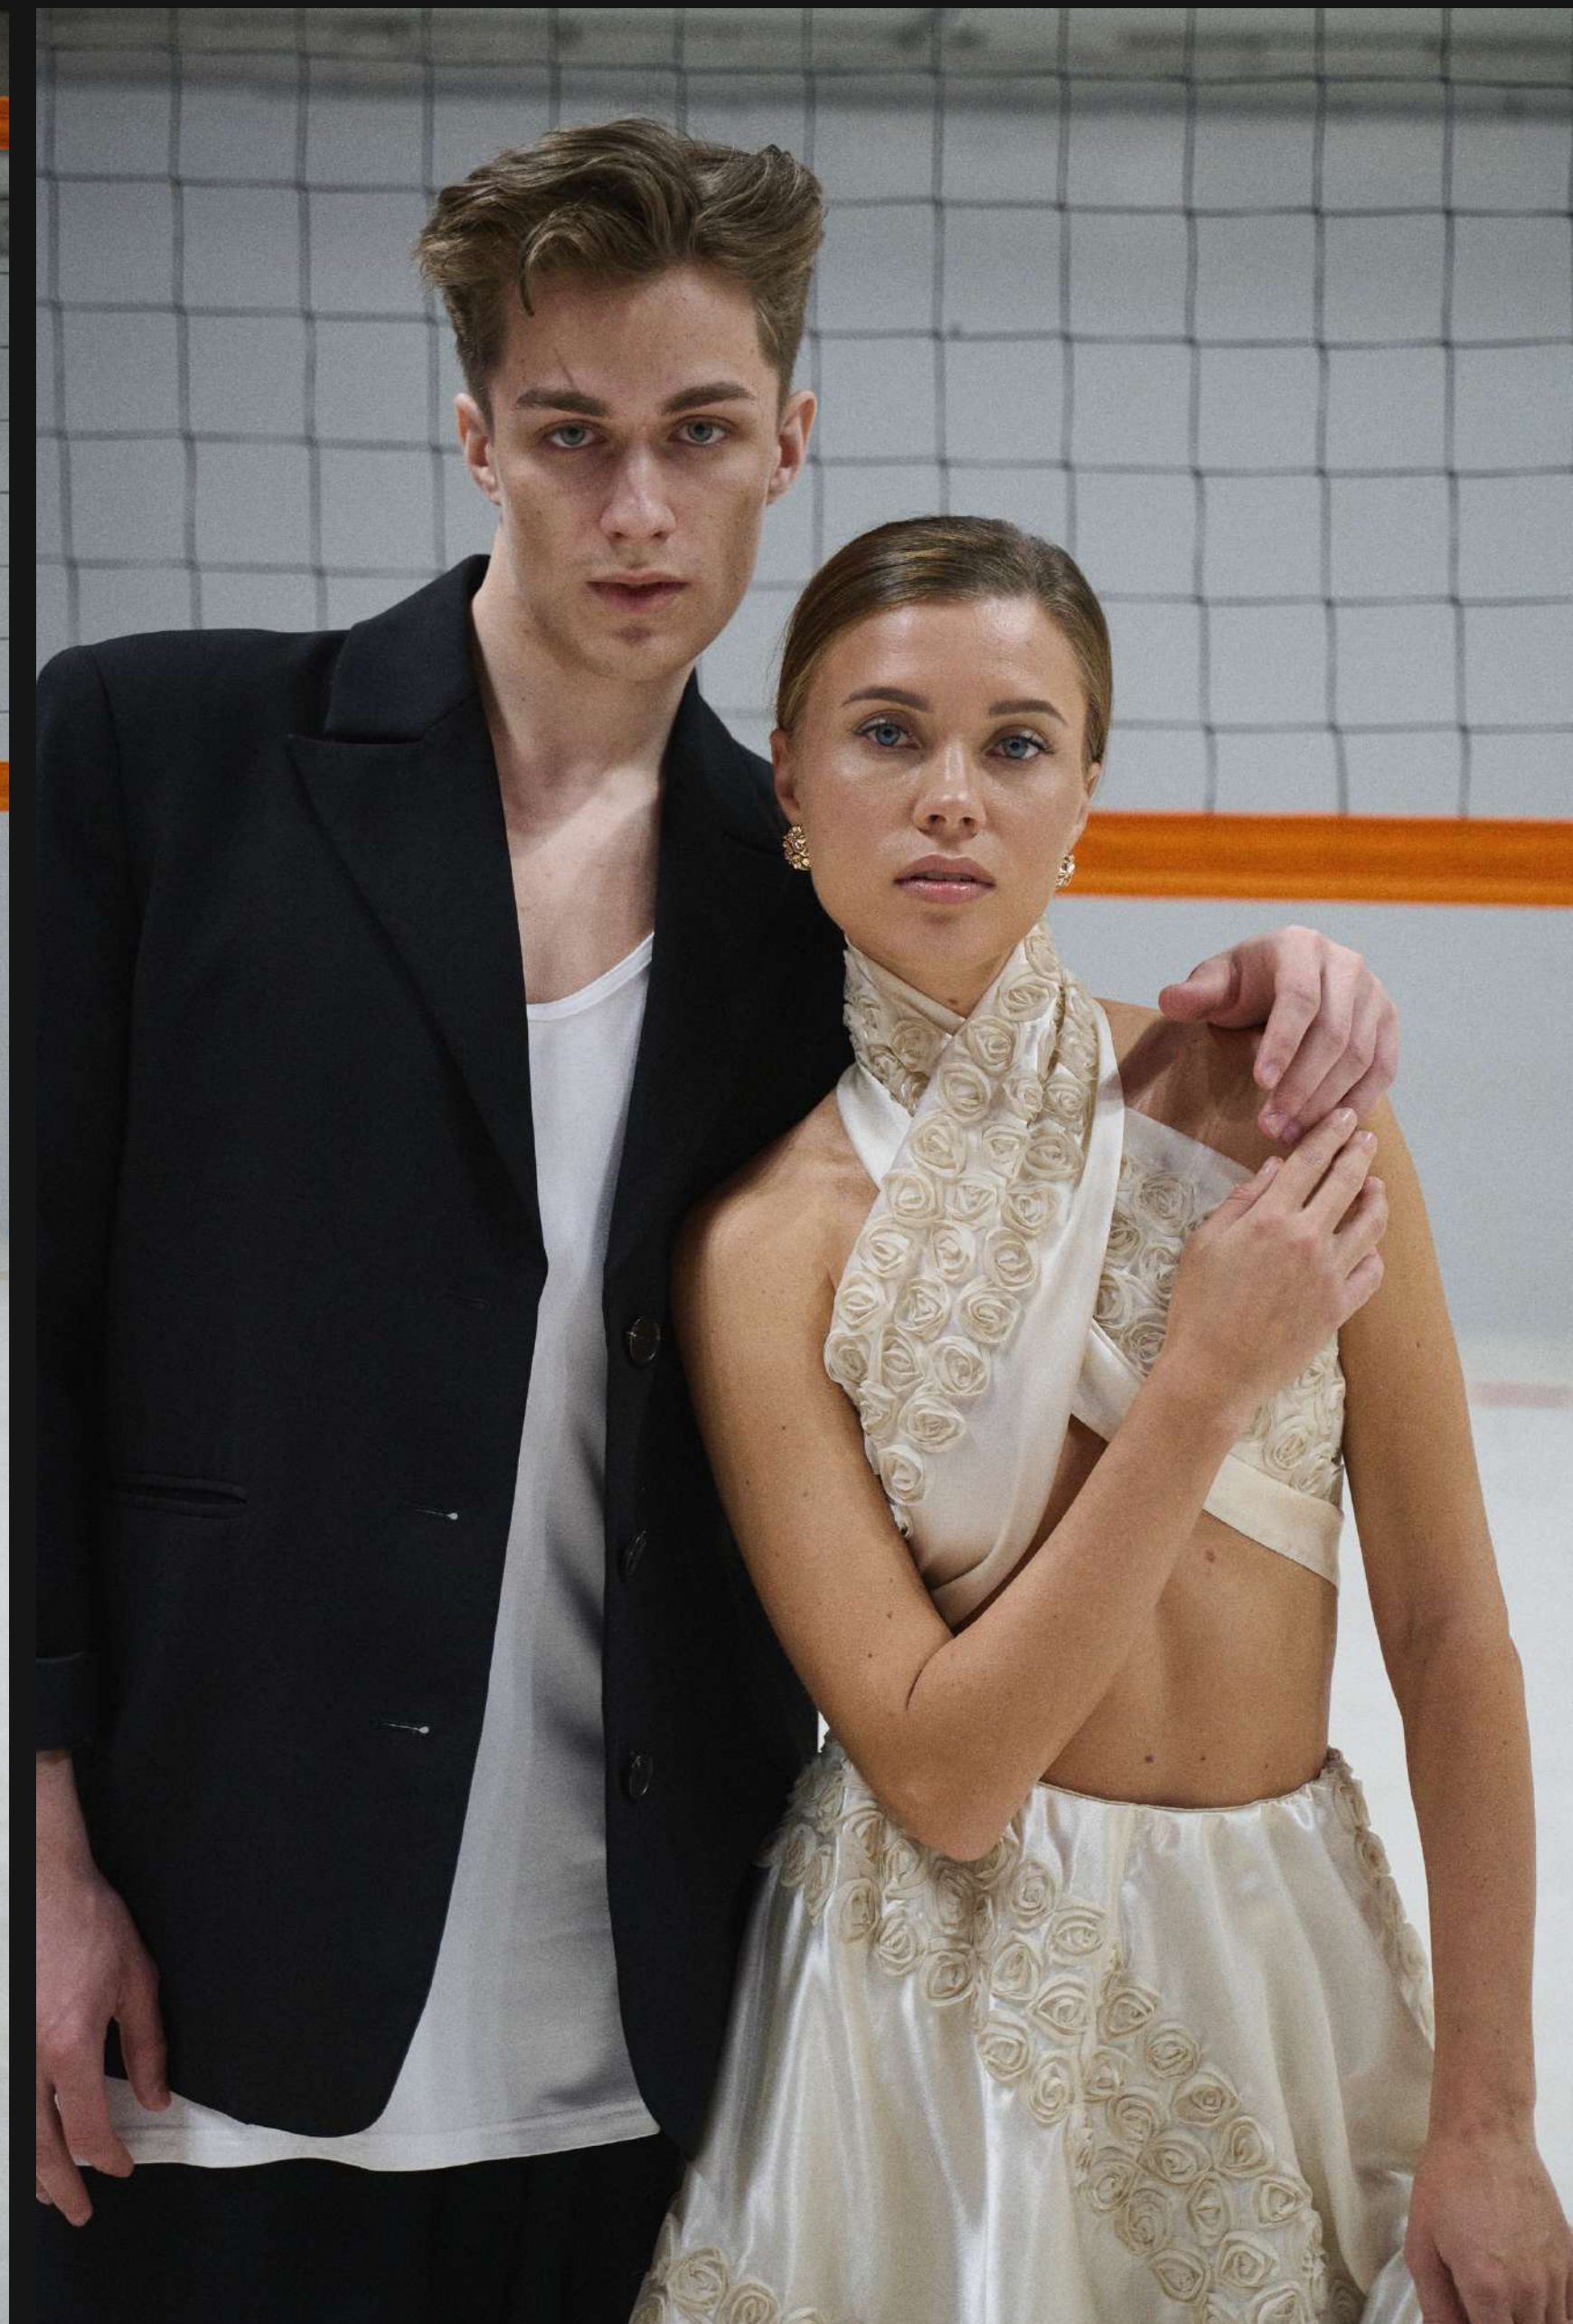

IGOR

HEIGHT: 6'1" CHEST: 40 WAIST: 32 HIPS: 39 SHOE: 44 / 9 UK

EYE COLOR: BLUE HAIR COLOR: BLOND TOP SIZE: M BOTTOM SIZE: 32

AG.

MODELS