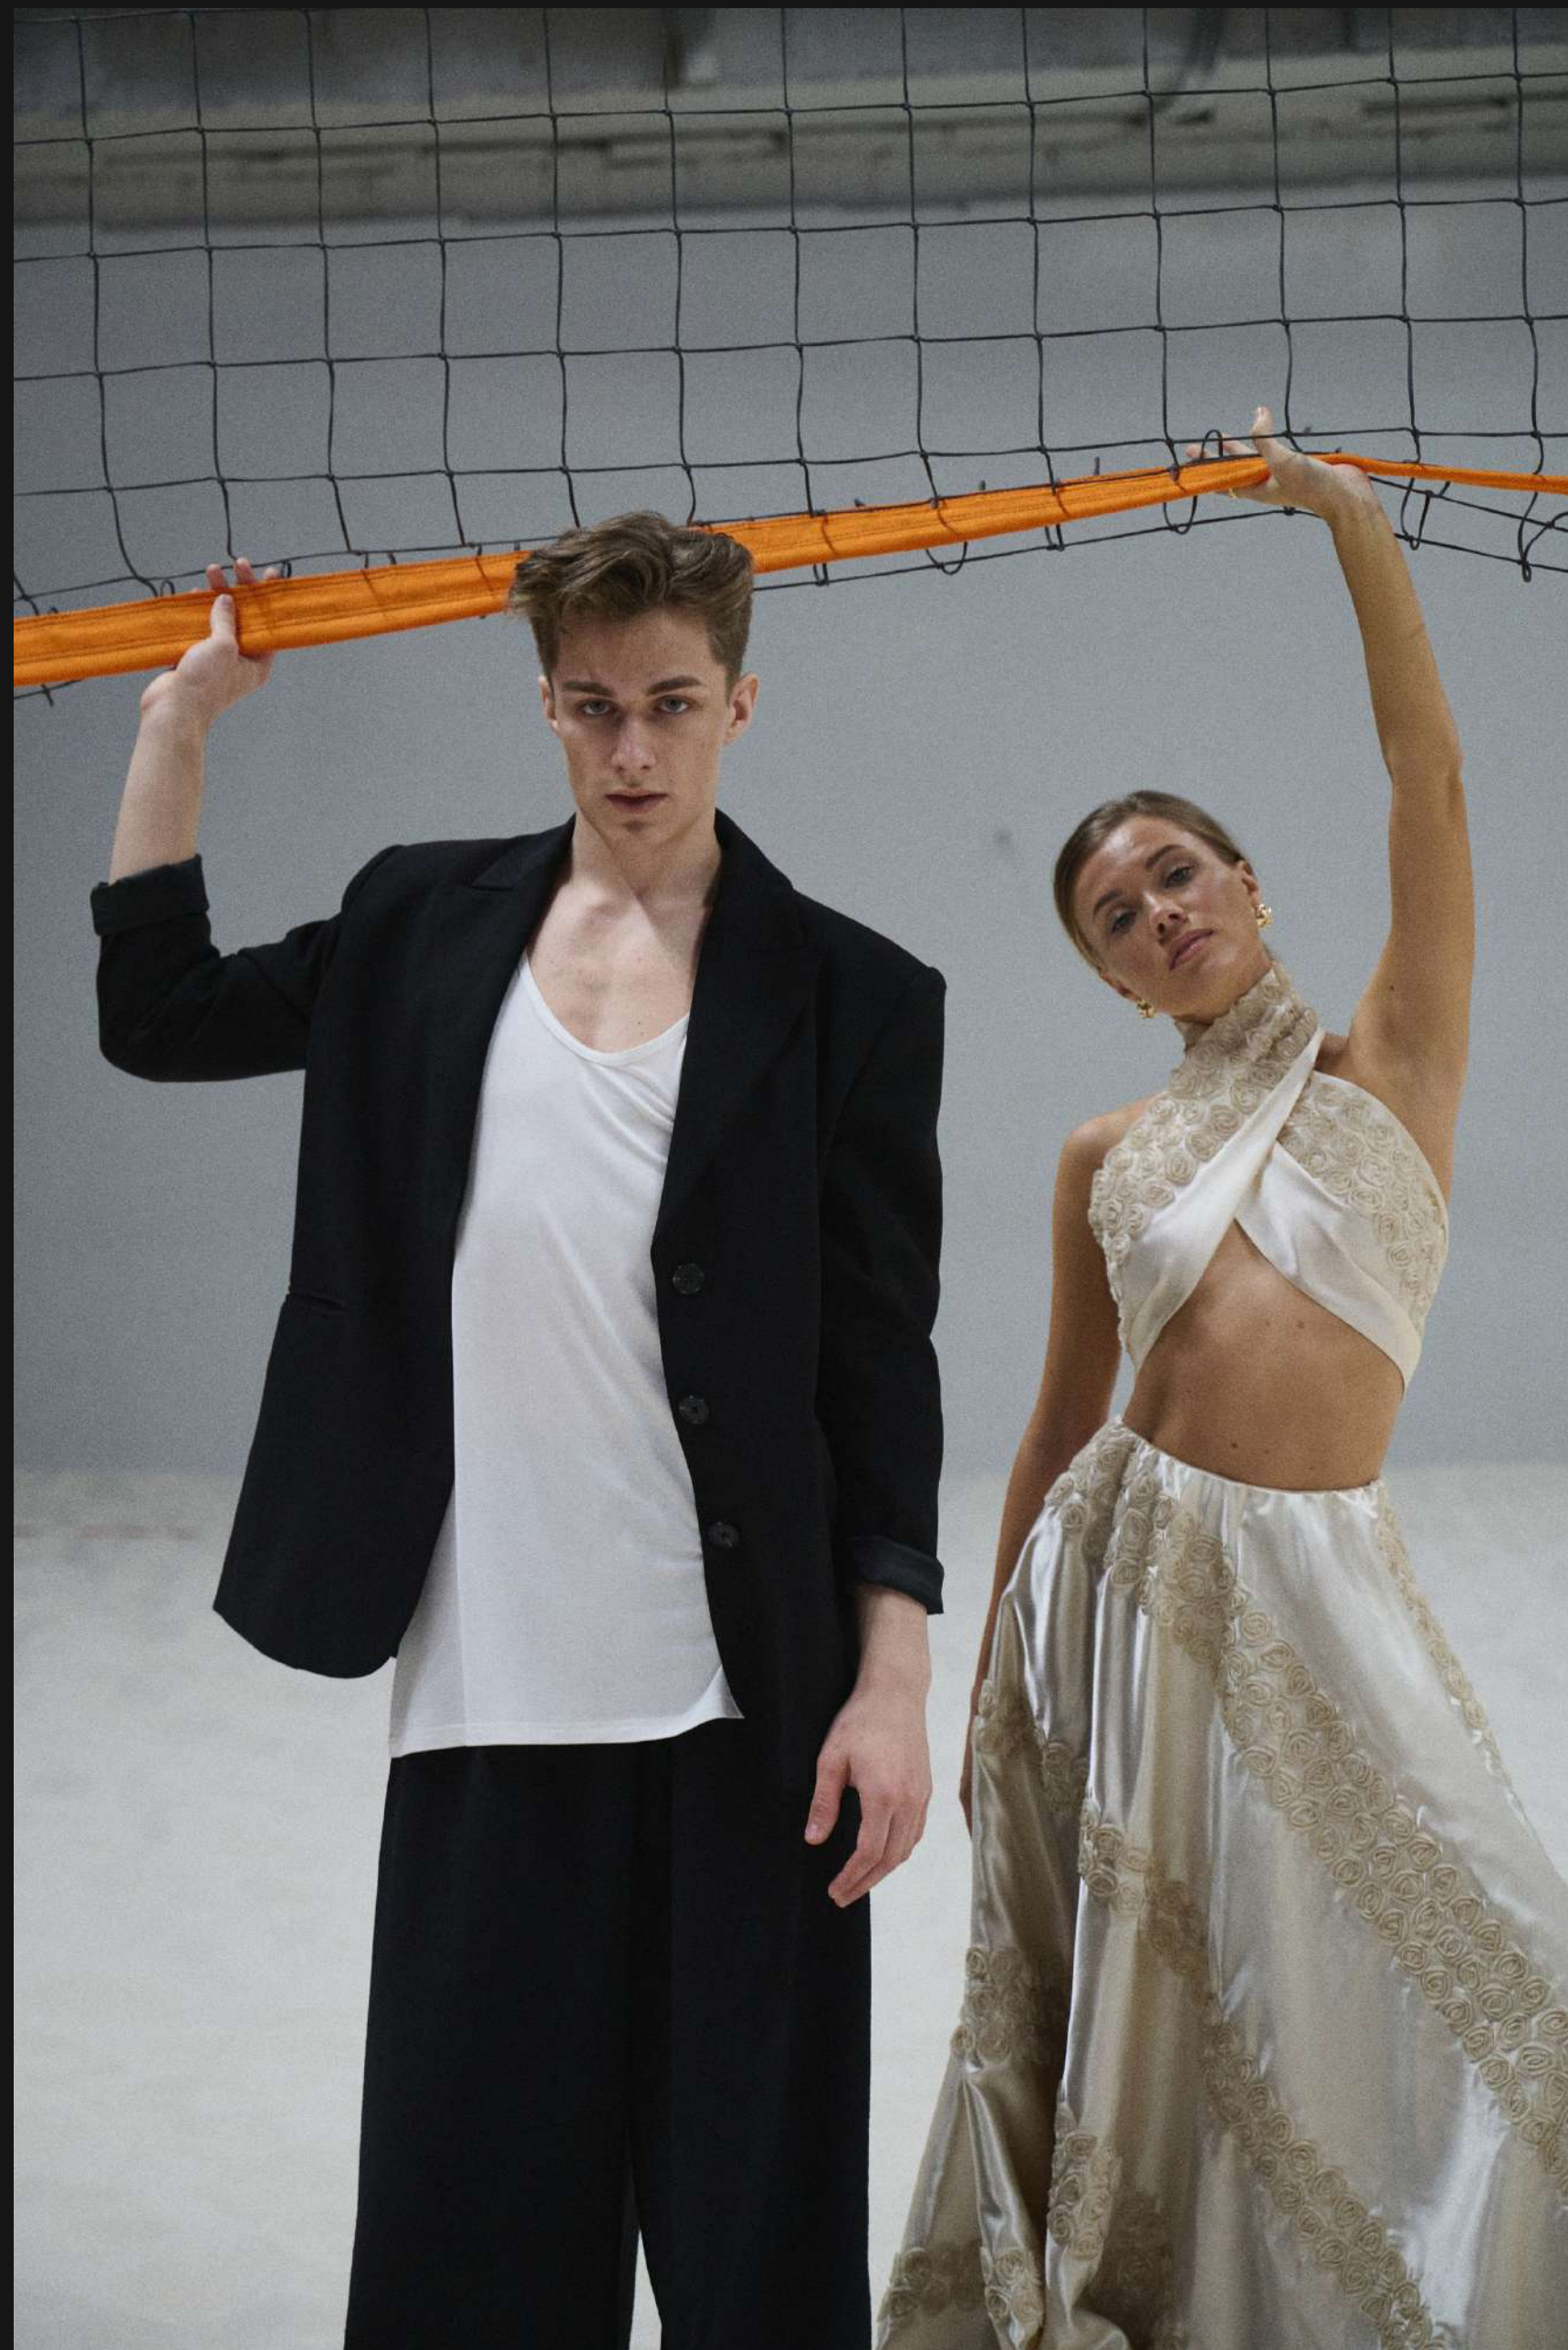

IGOR

HEIGHT: 6'1" CHEST: 40 WAIST: 32 HIPS: 39 SHOE: 44 / 9 UK

EYE COLOR: BLUE HAIR COLOR: BLOND TOP SIZE: M BOTTOM SIZE: 32

AG.

MODELS