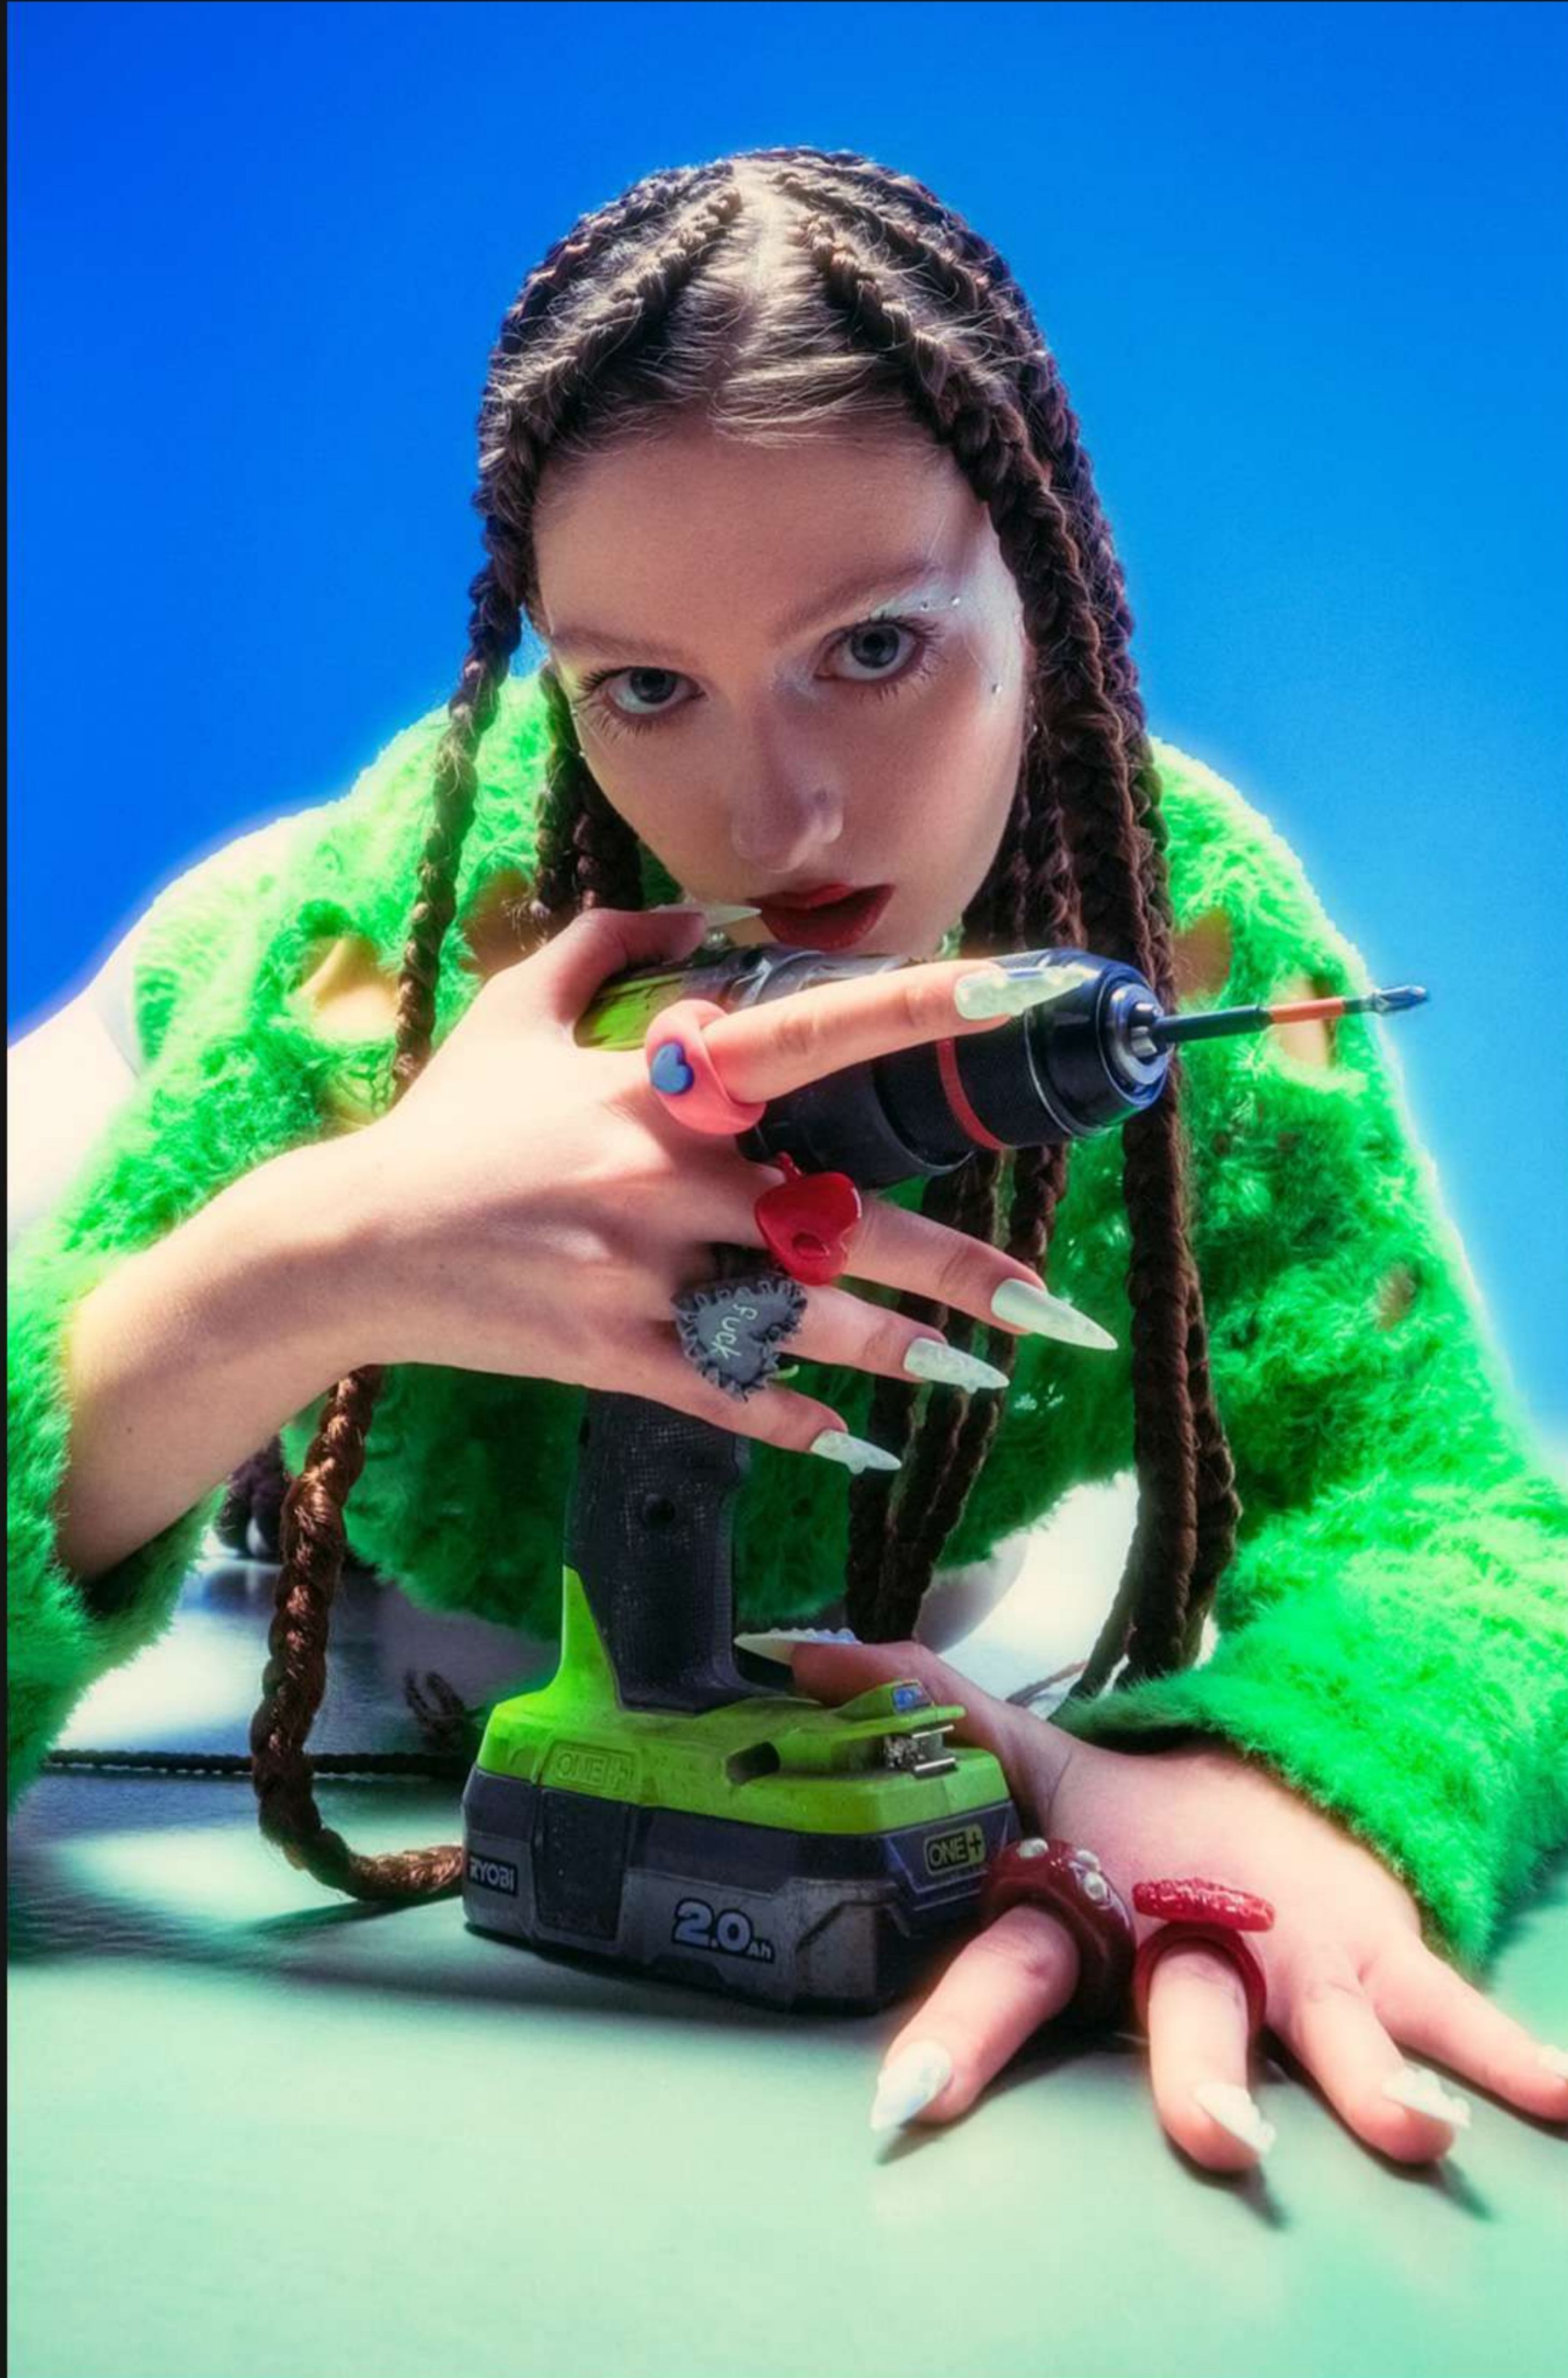

KRISTINA

HEIGHT 5'9" BUST 36 B WAIST 26 HIPS 38.5

EYES BLUE HAIR LIGHT BROWN SHOES 39 | 6.5 UK

AG.
MODELS

BOOKING@AGMODELS.IN | WWW.AGMODELS.IN

KRISTINA

HEIGHT 5'9" BUST 36 B WAIST 26 HIPS 38.5

EYES BLUE HAIR LIGHT BROWN SHOES 39 | 6.5 UK

AG.
MODELS

KRISTINA

HEIGHT 5'9" BUST 36 B WAIST 26 HIPS 38.5

EYES BLUE HAIR LIGHT BROWN SHOES 39 | 6.5 UK

AG.
MODELS

KRISTINA

HEIGHT 5'9" BUST 36 B WAIST 26 HIPS 38.5

EYES BLUE HAIR LIGHT BROWN SHOES 39 | 6.5 UK