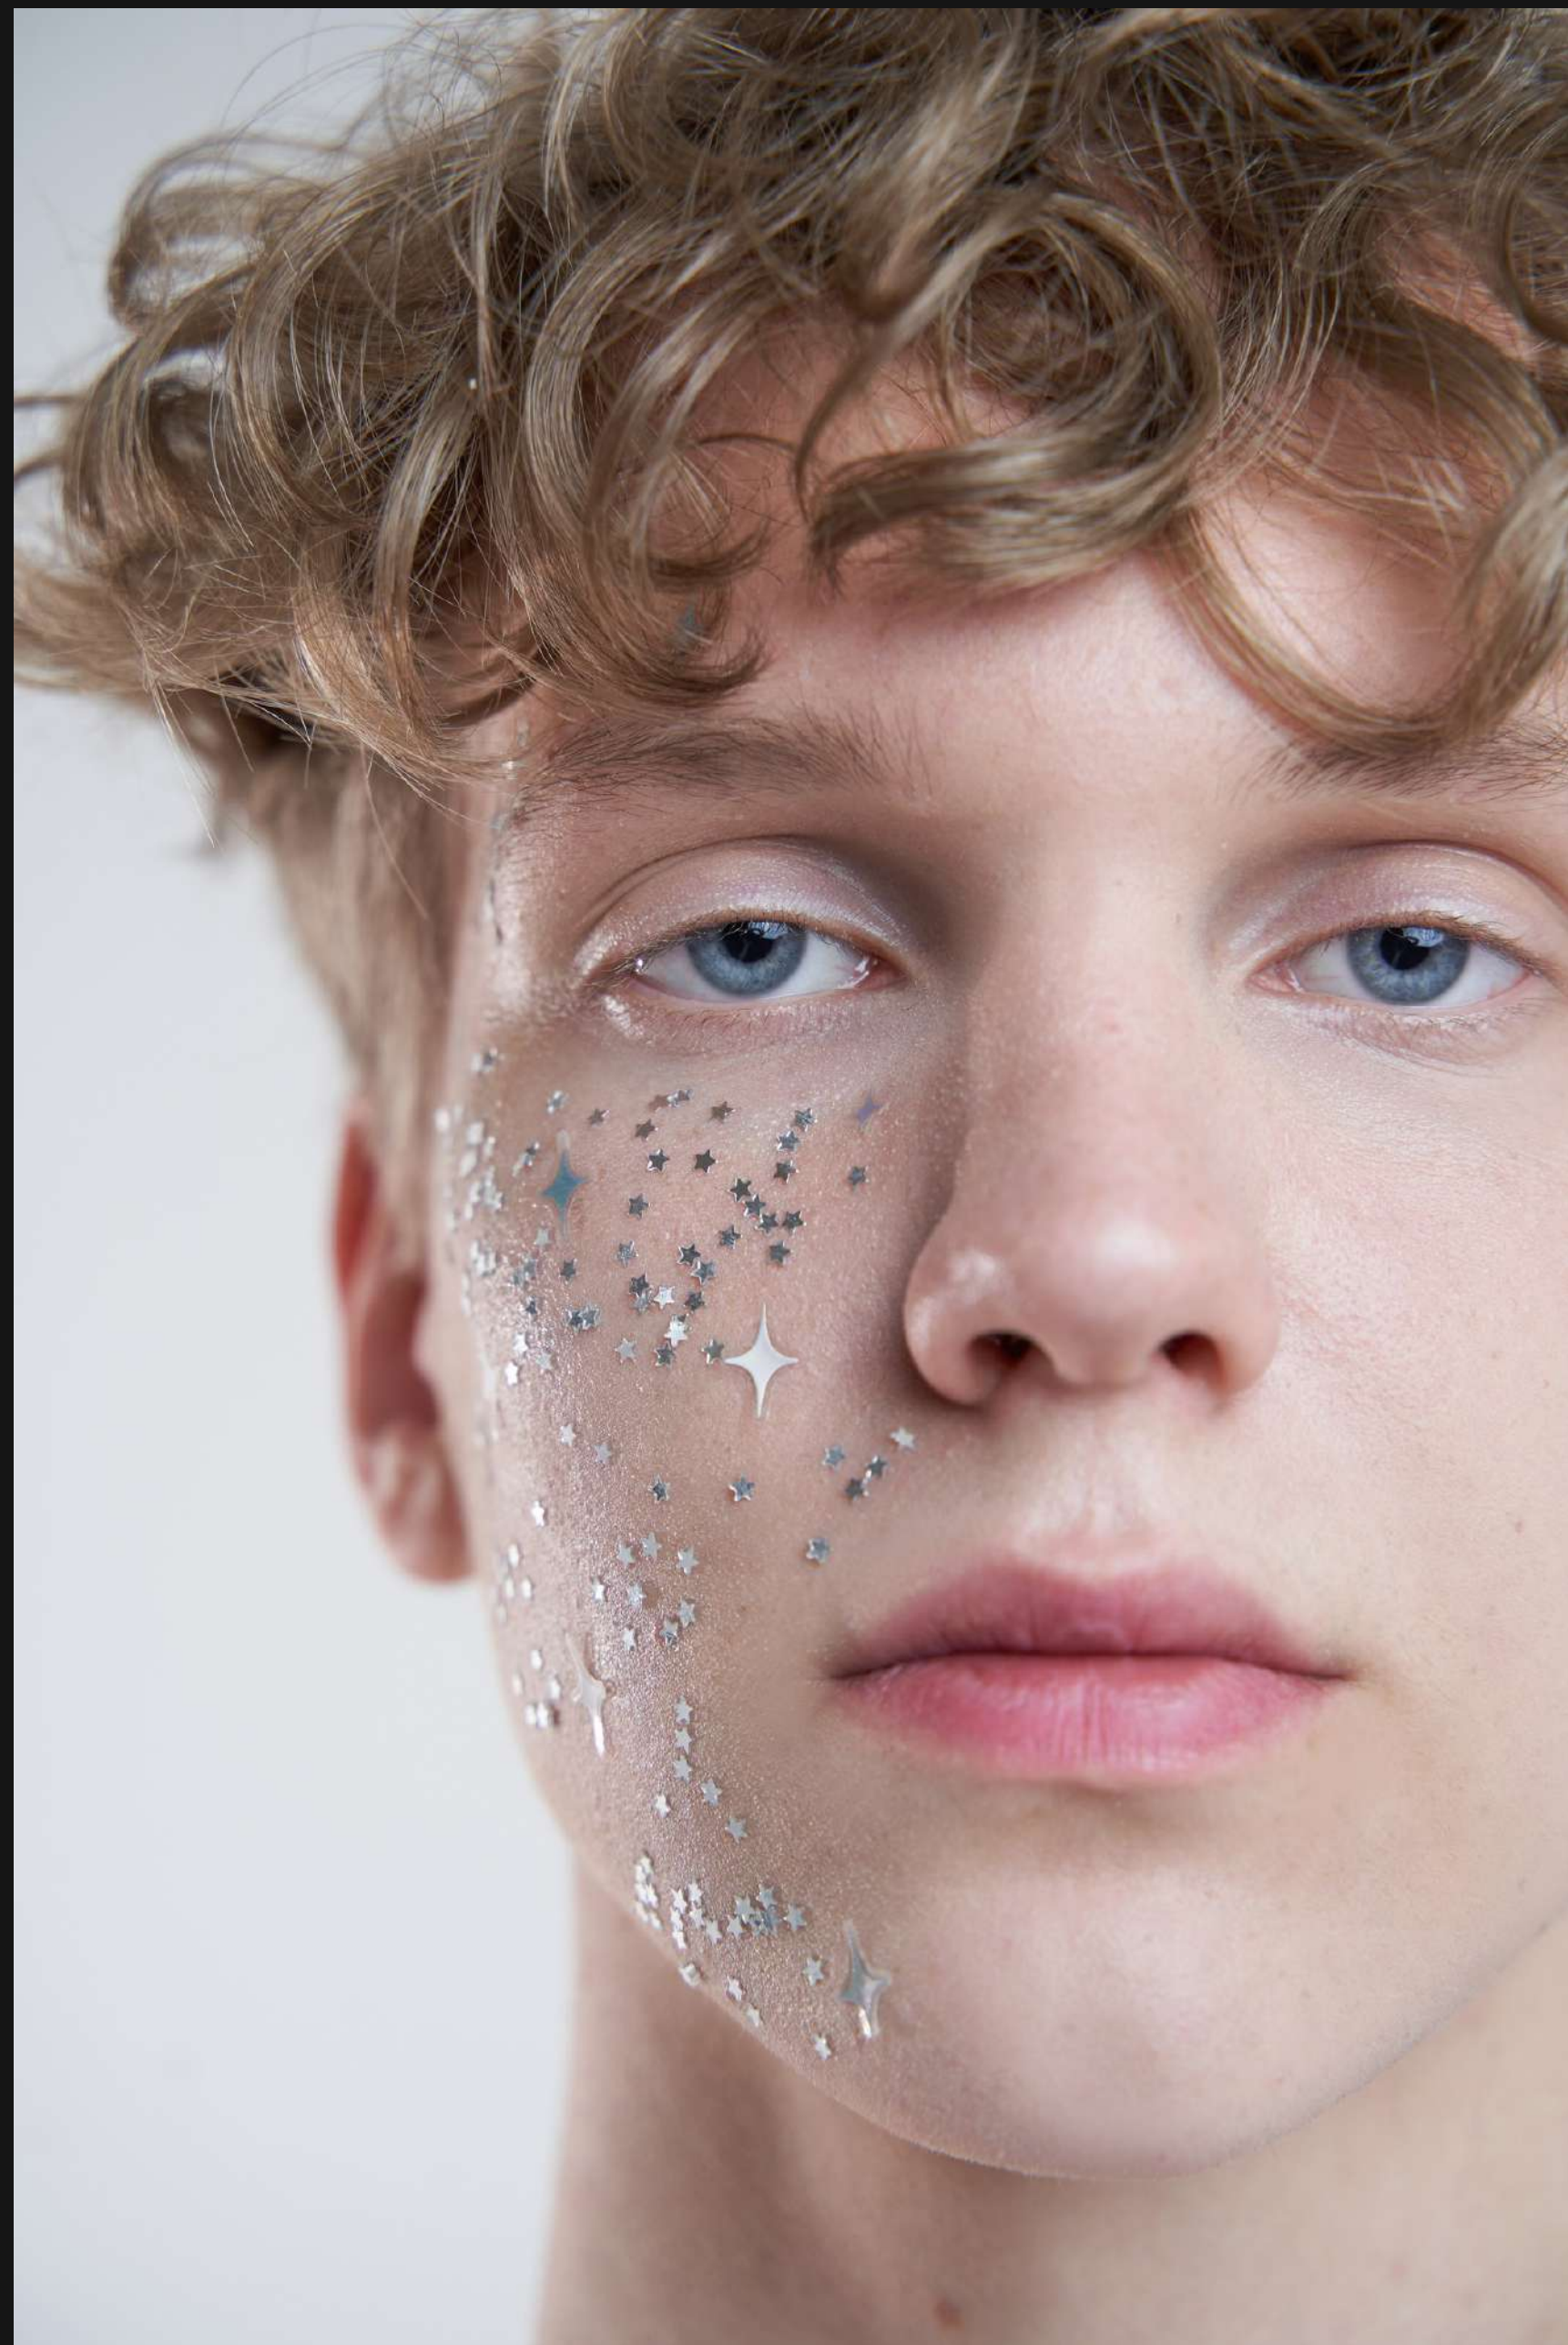

EGOR

HEIGHT: 6'2" CHEST: 39 WAIST: 32 HIPS: 39 SHOE: 44/ 9 UK
EYE COLOR: BLUE HAIR COLOR: BLONDE TOP SIZE: M BOTTOM SIZE: 32

AG.
MODELS

EGOR

HEIGHT: 6'2" CHEST: 39 WAIST: 32 HIPS: 39 SHOE: 44/ 9 UK
EYE COLOR: BLUE HAIR COLOR: BLONDE TOP SIZE: M BOTTOM SIZE: 32

AG.
MODELS

EGOR

HEIGHT: 6'2" CHEST: 39 WAIST: 32 HIPS: 39 SHOE: 44/ 9 UK

EYE COLOR: BLUE HAIR COLOR: BLONDE TOP SIZE: M BOTTOM SIZE: 32

AG.
MODELS

EGOR

HEIGHT: 6'2" CHEST: 39 WAIST: 32 HIPS: 39 SHOE: 44/ 9 UK
EYE COLOR: BLUE HAIR COLOR: BLONDE TOP SIZE: M BOTTOM SIZE: 32