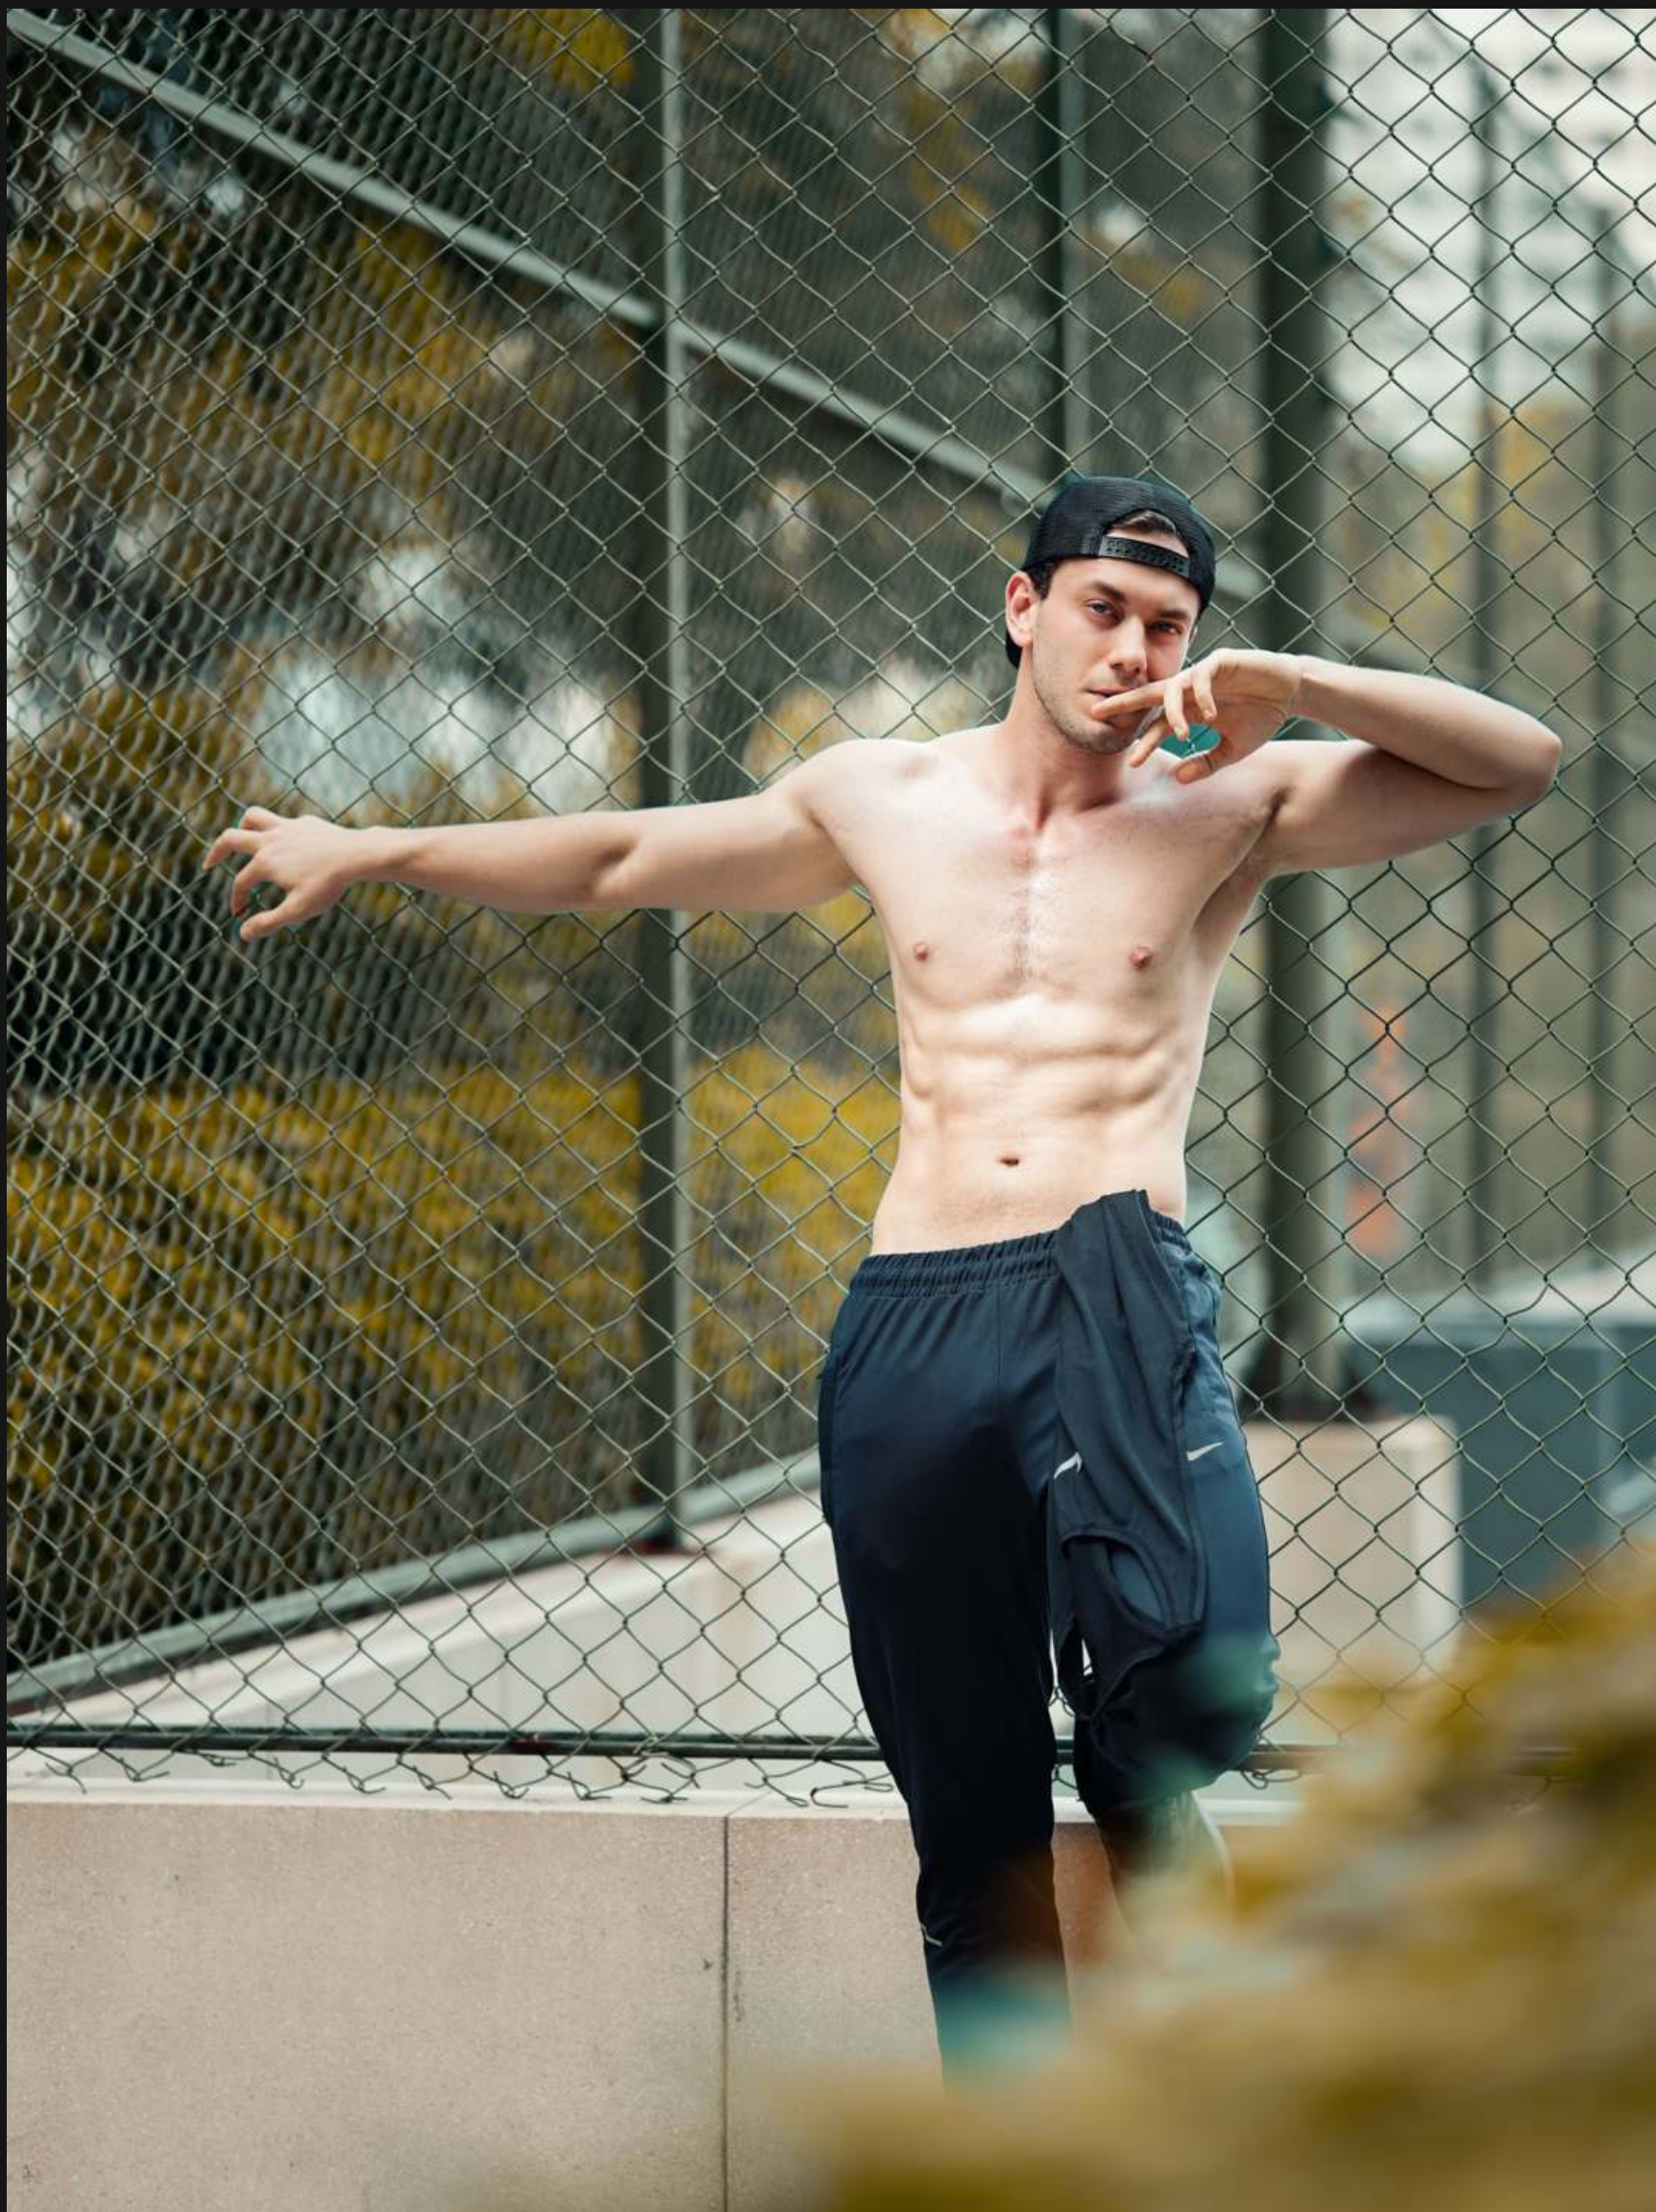

# PARHAM

HEIGHT: 6'1" CHEST: 40" WAIST: 32 HIPS: 39 SHOE: 44 / 9 UK  
EYE COLOR: BLOND HAIR COLOR: BLUE TOP SIZE: M BOTTOM SIZE: 32

AG.  
MODELS