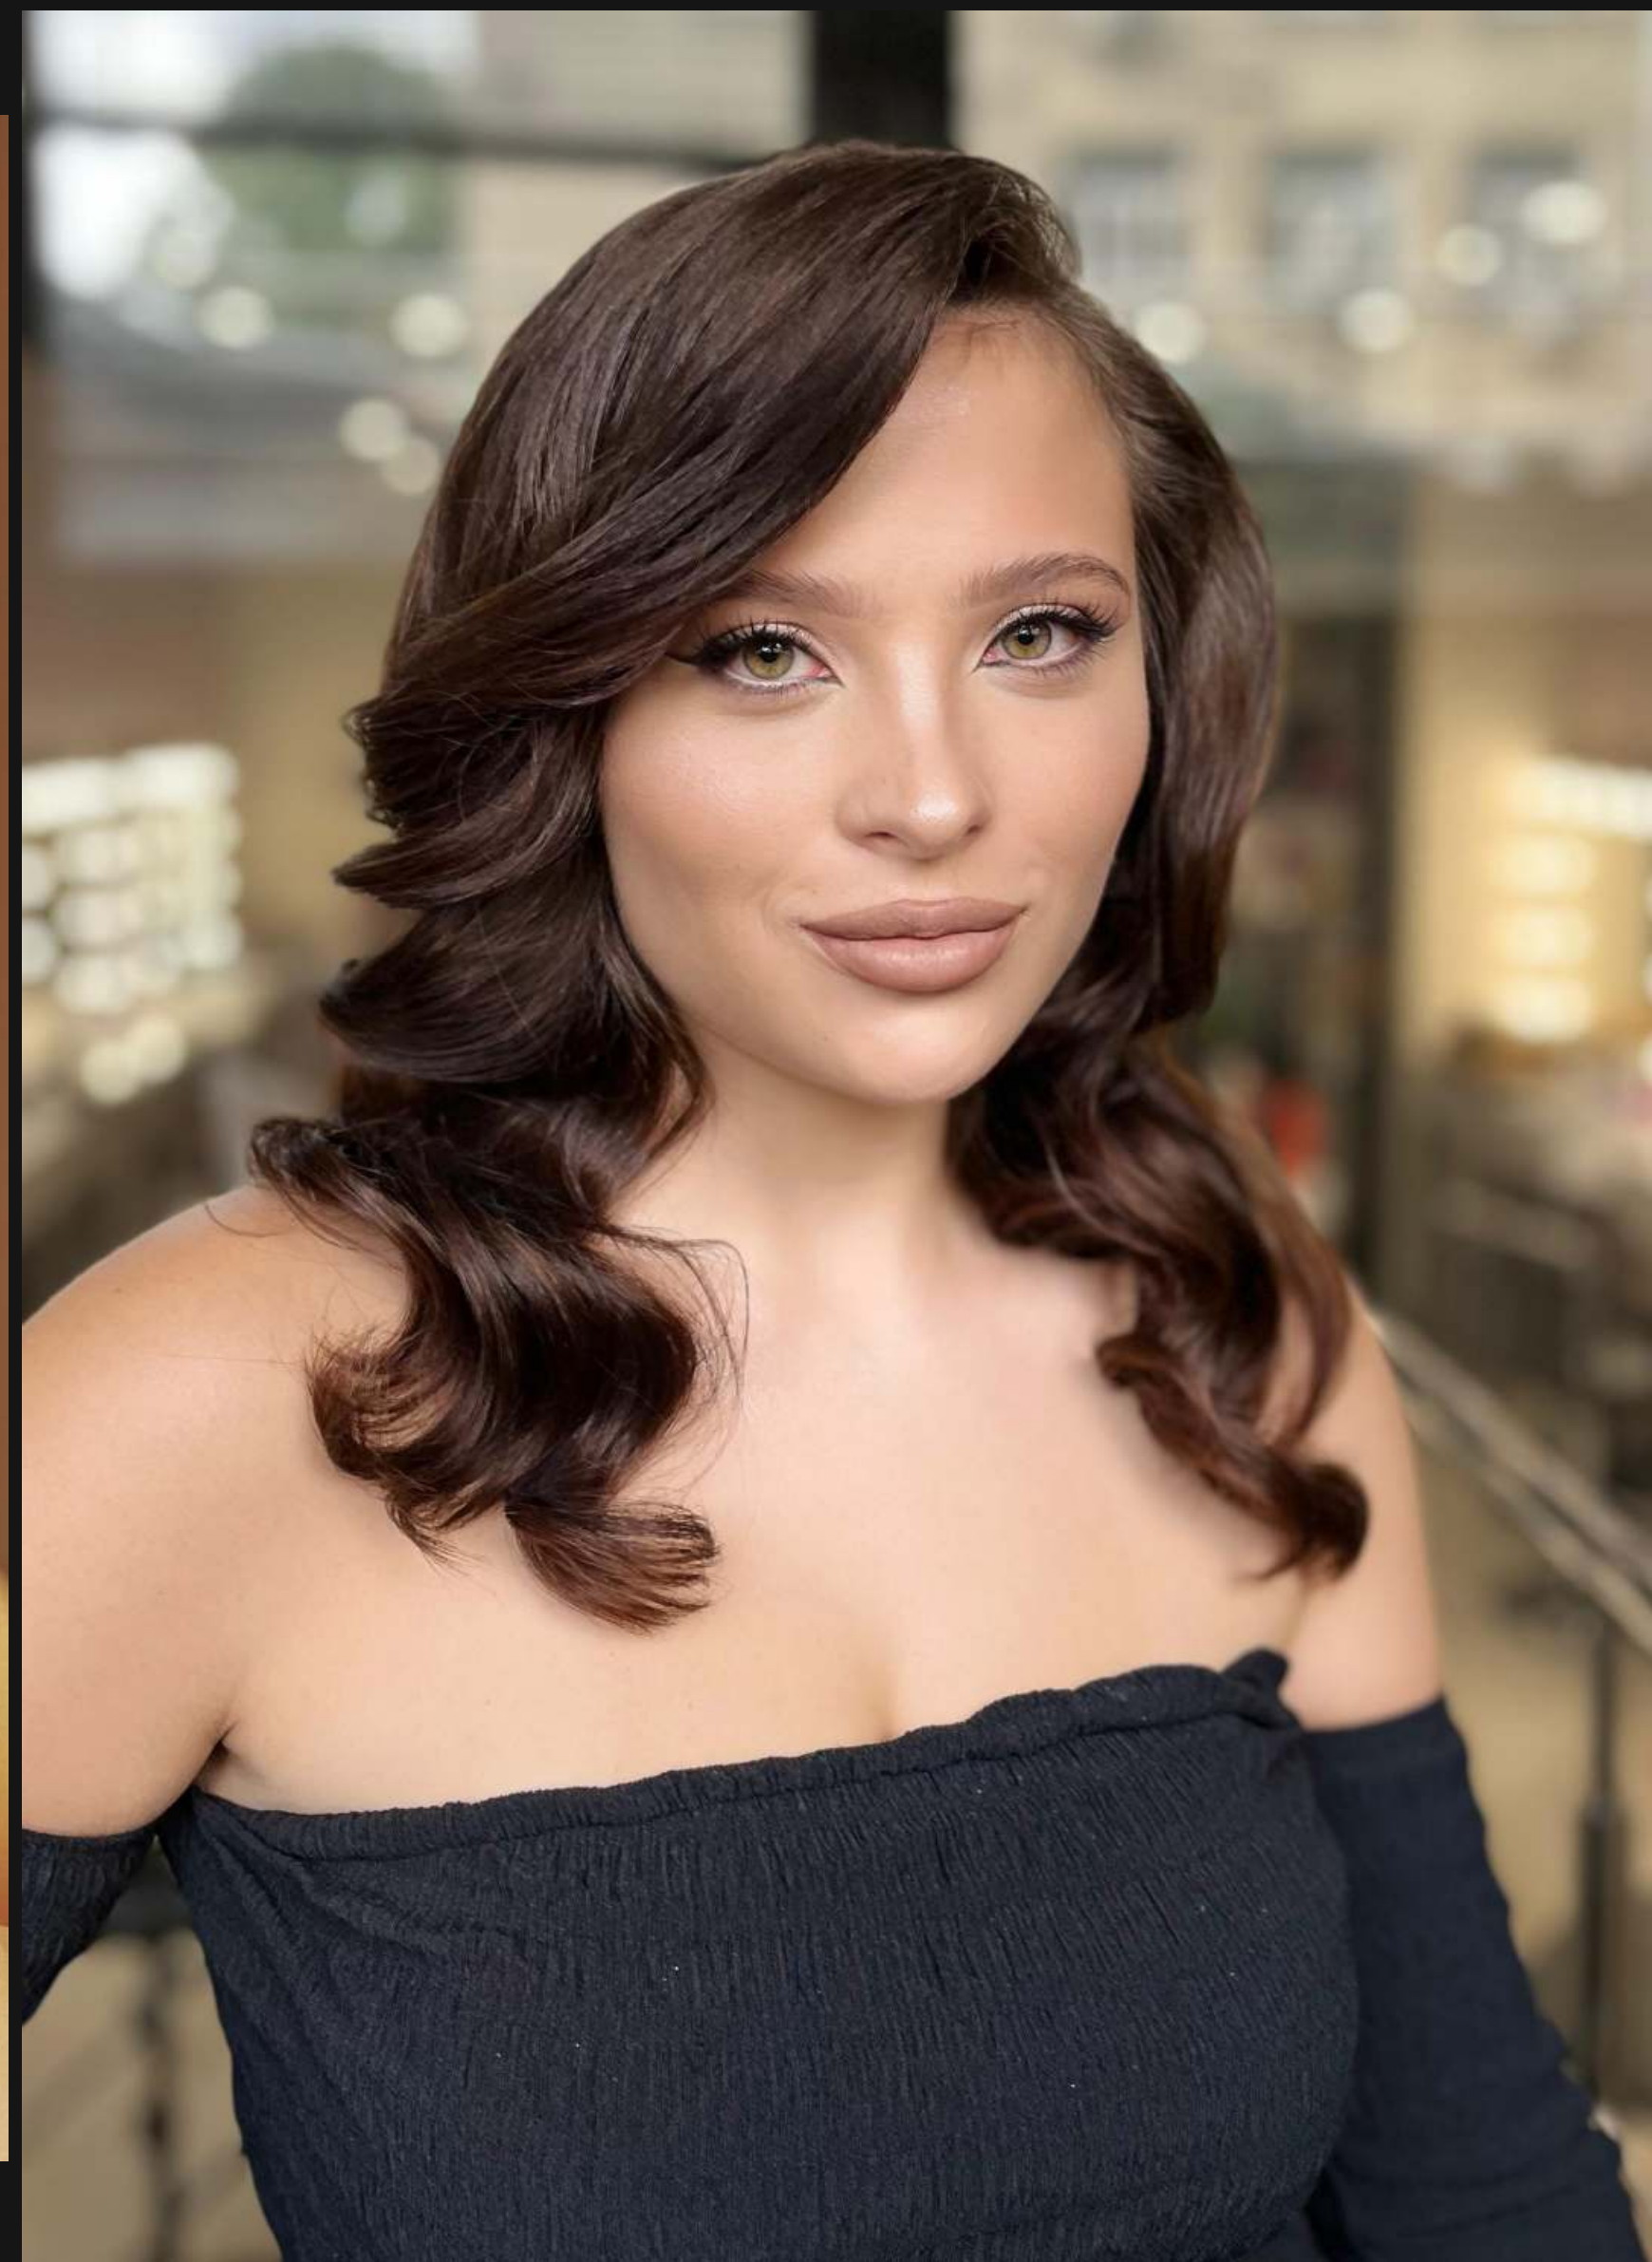

ALONA

HEIGHT: 5'7" BUST: 34 D" WAIST: 26 HIPS: 37 SHOE: 44 / 9 UK
EYE COLOR: GREEN HAIR COLOR: BROWN

AG.
MODELS