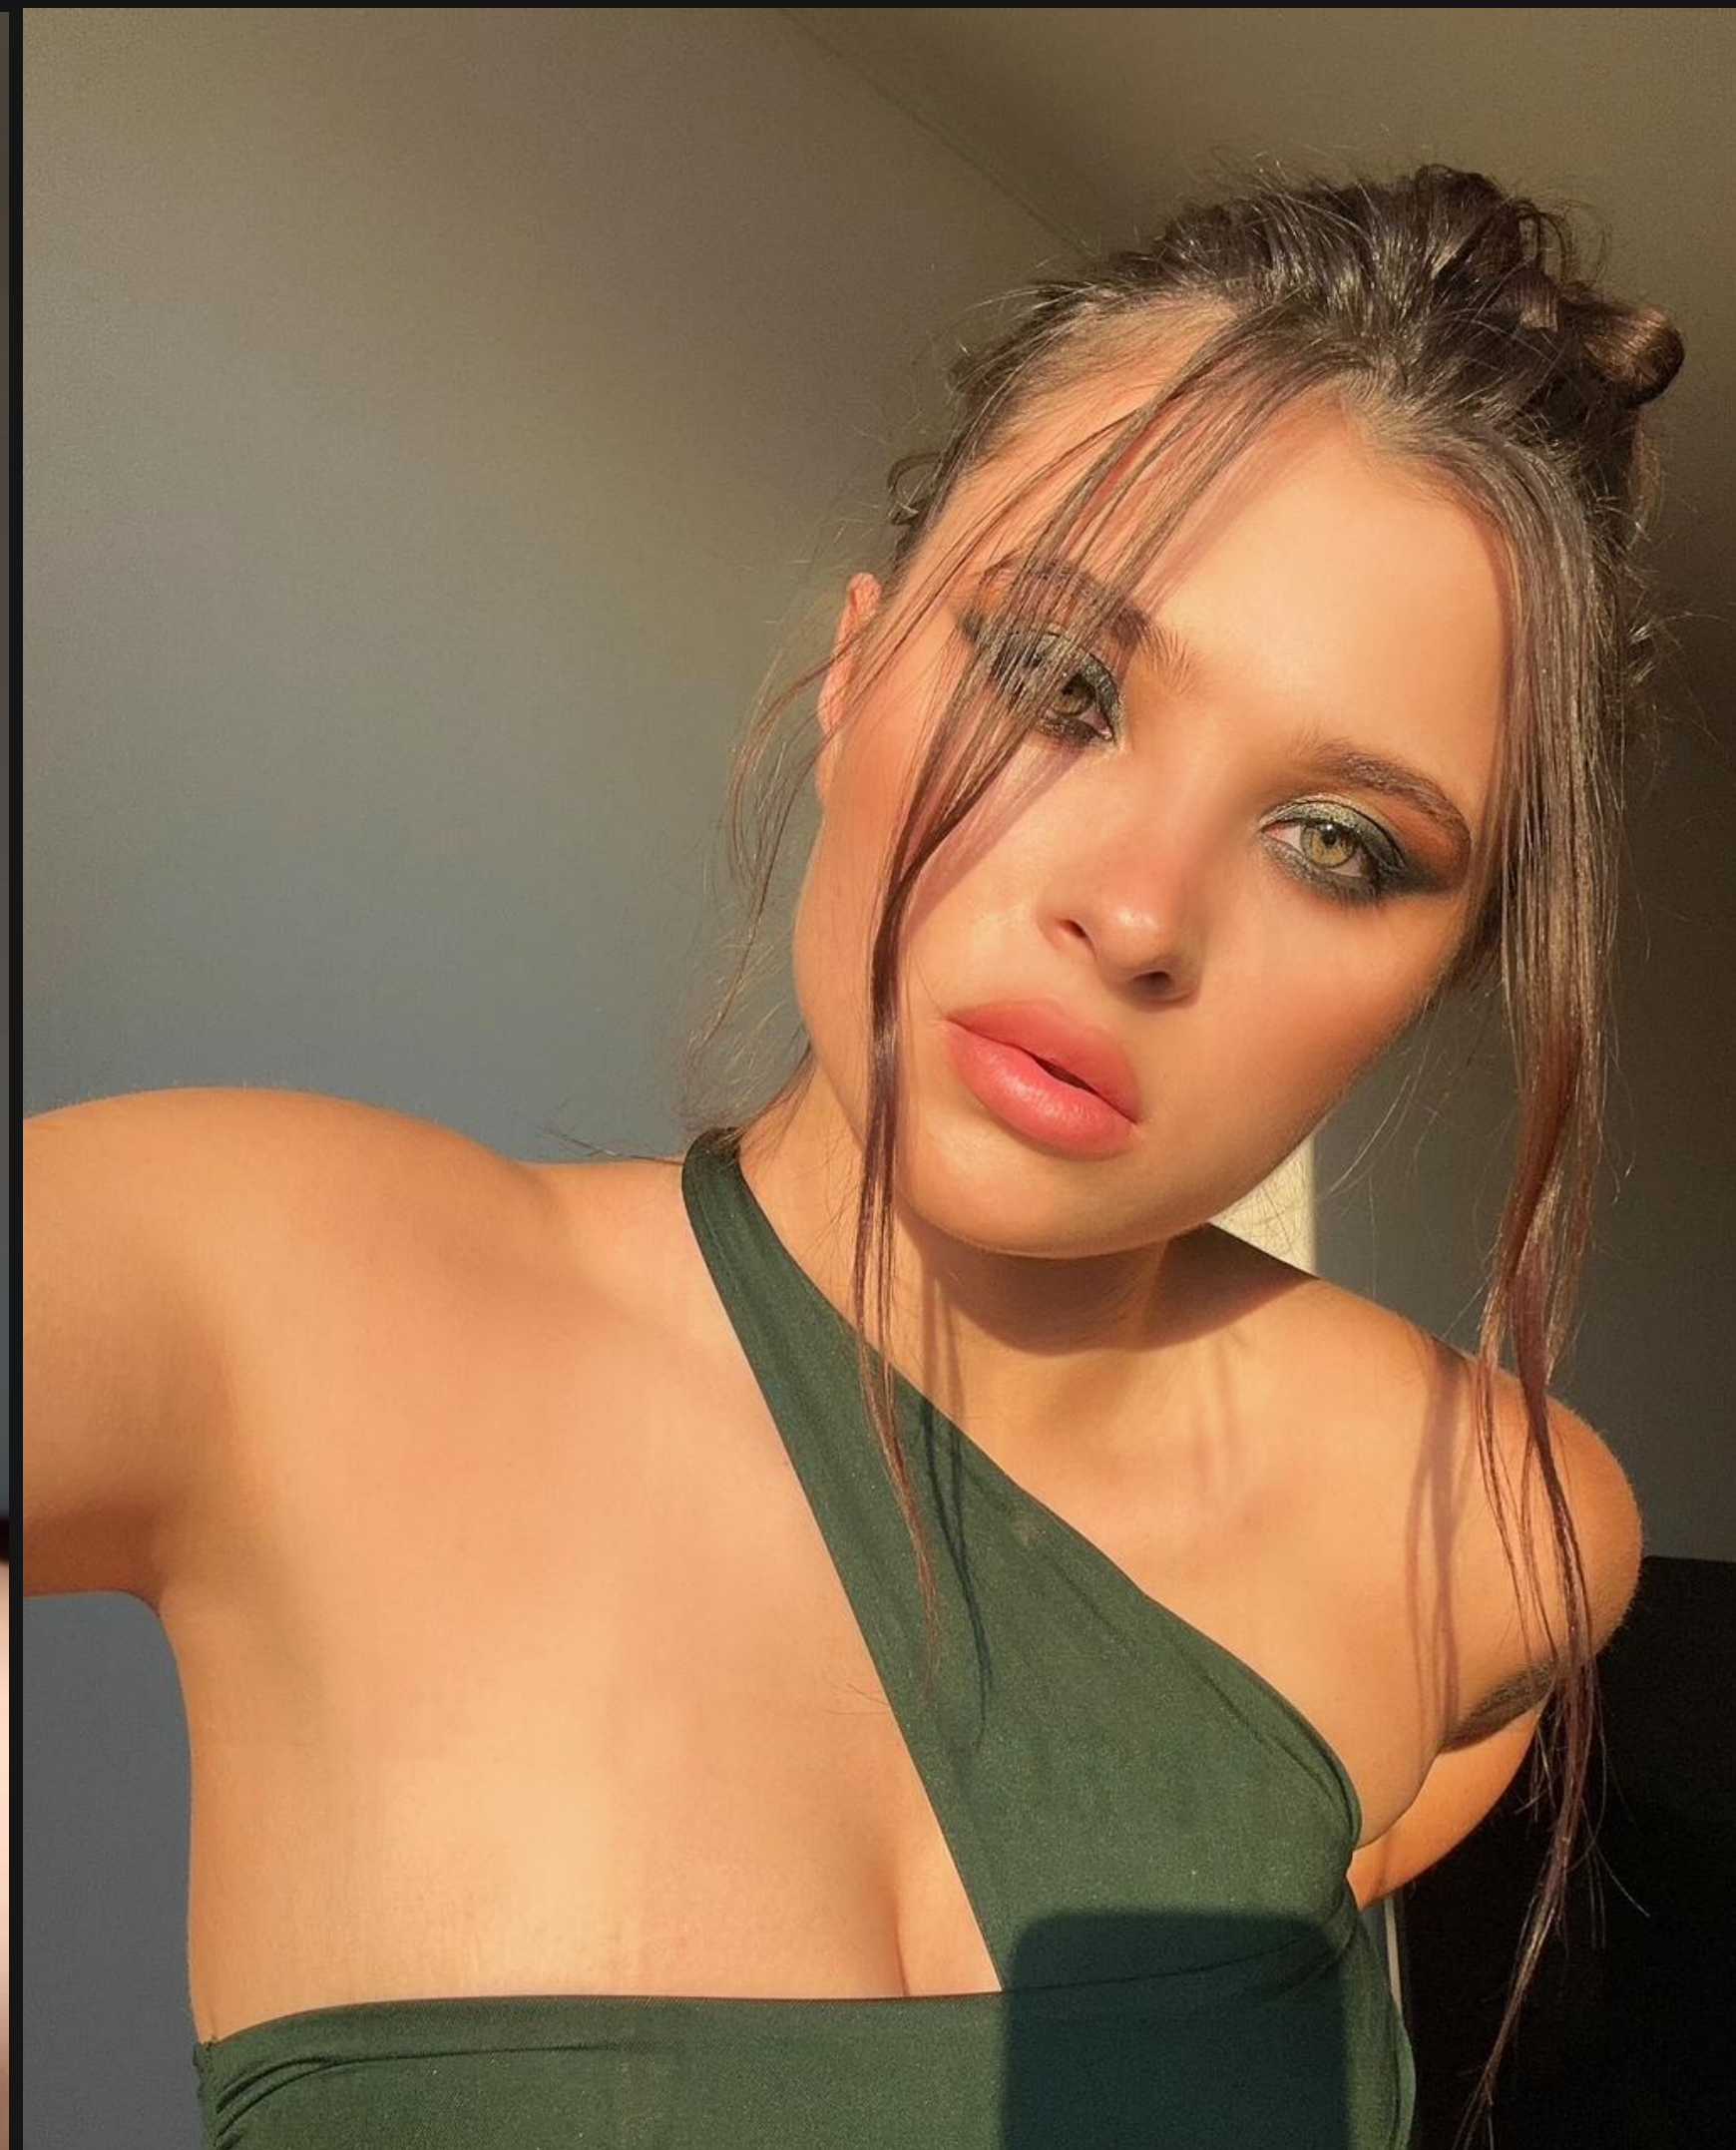

ALONA

HEIGHT: 5'7" BUST: 34 D" WAIST: 26 HIPS: 37 SHOE: 44 / 9 UK
EYE COLOR: GREEN HAIR COLOR: BROWN

AG.
MODELS