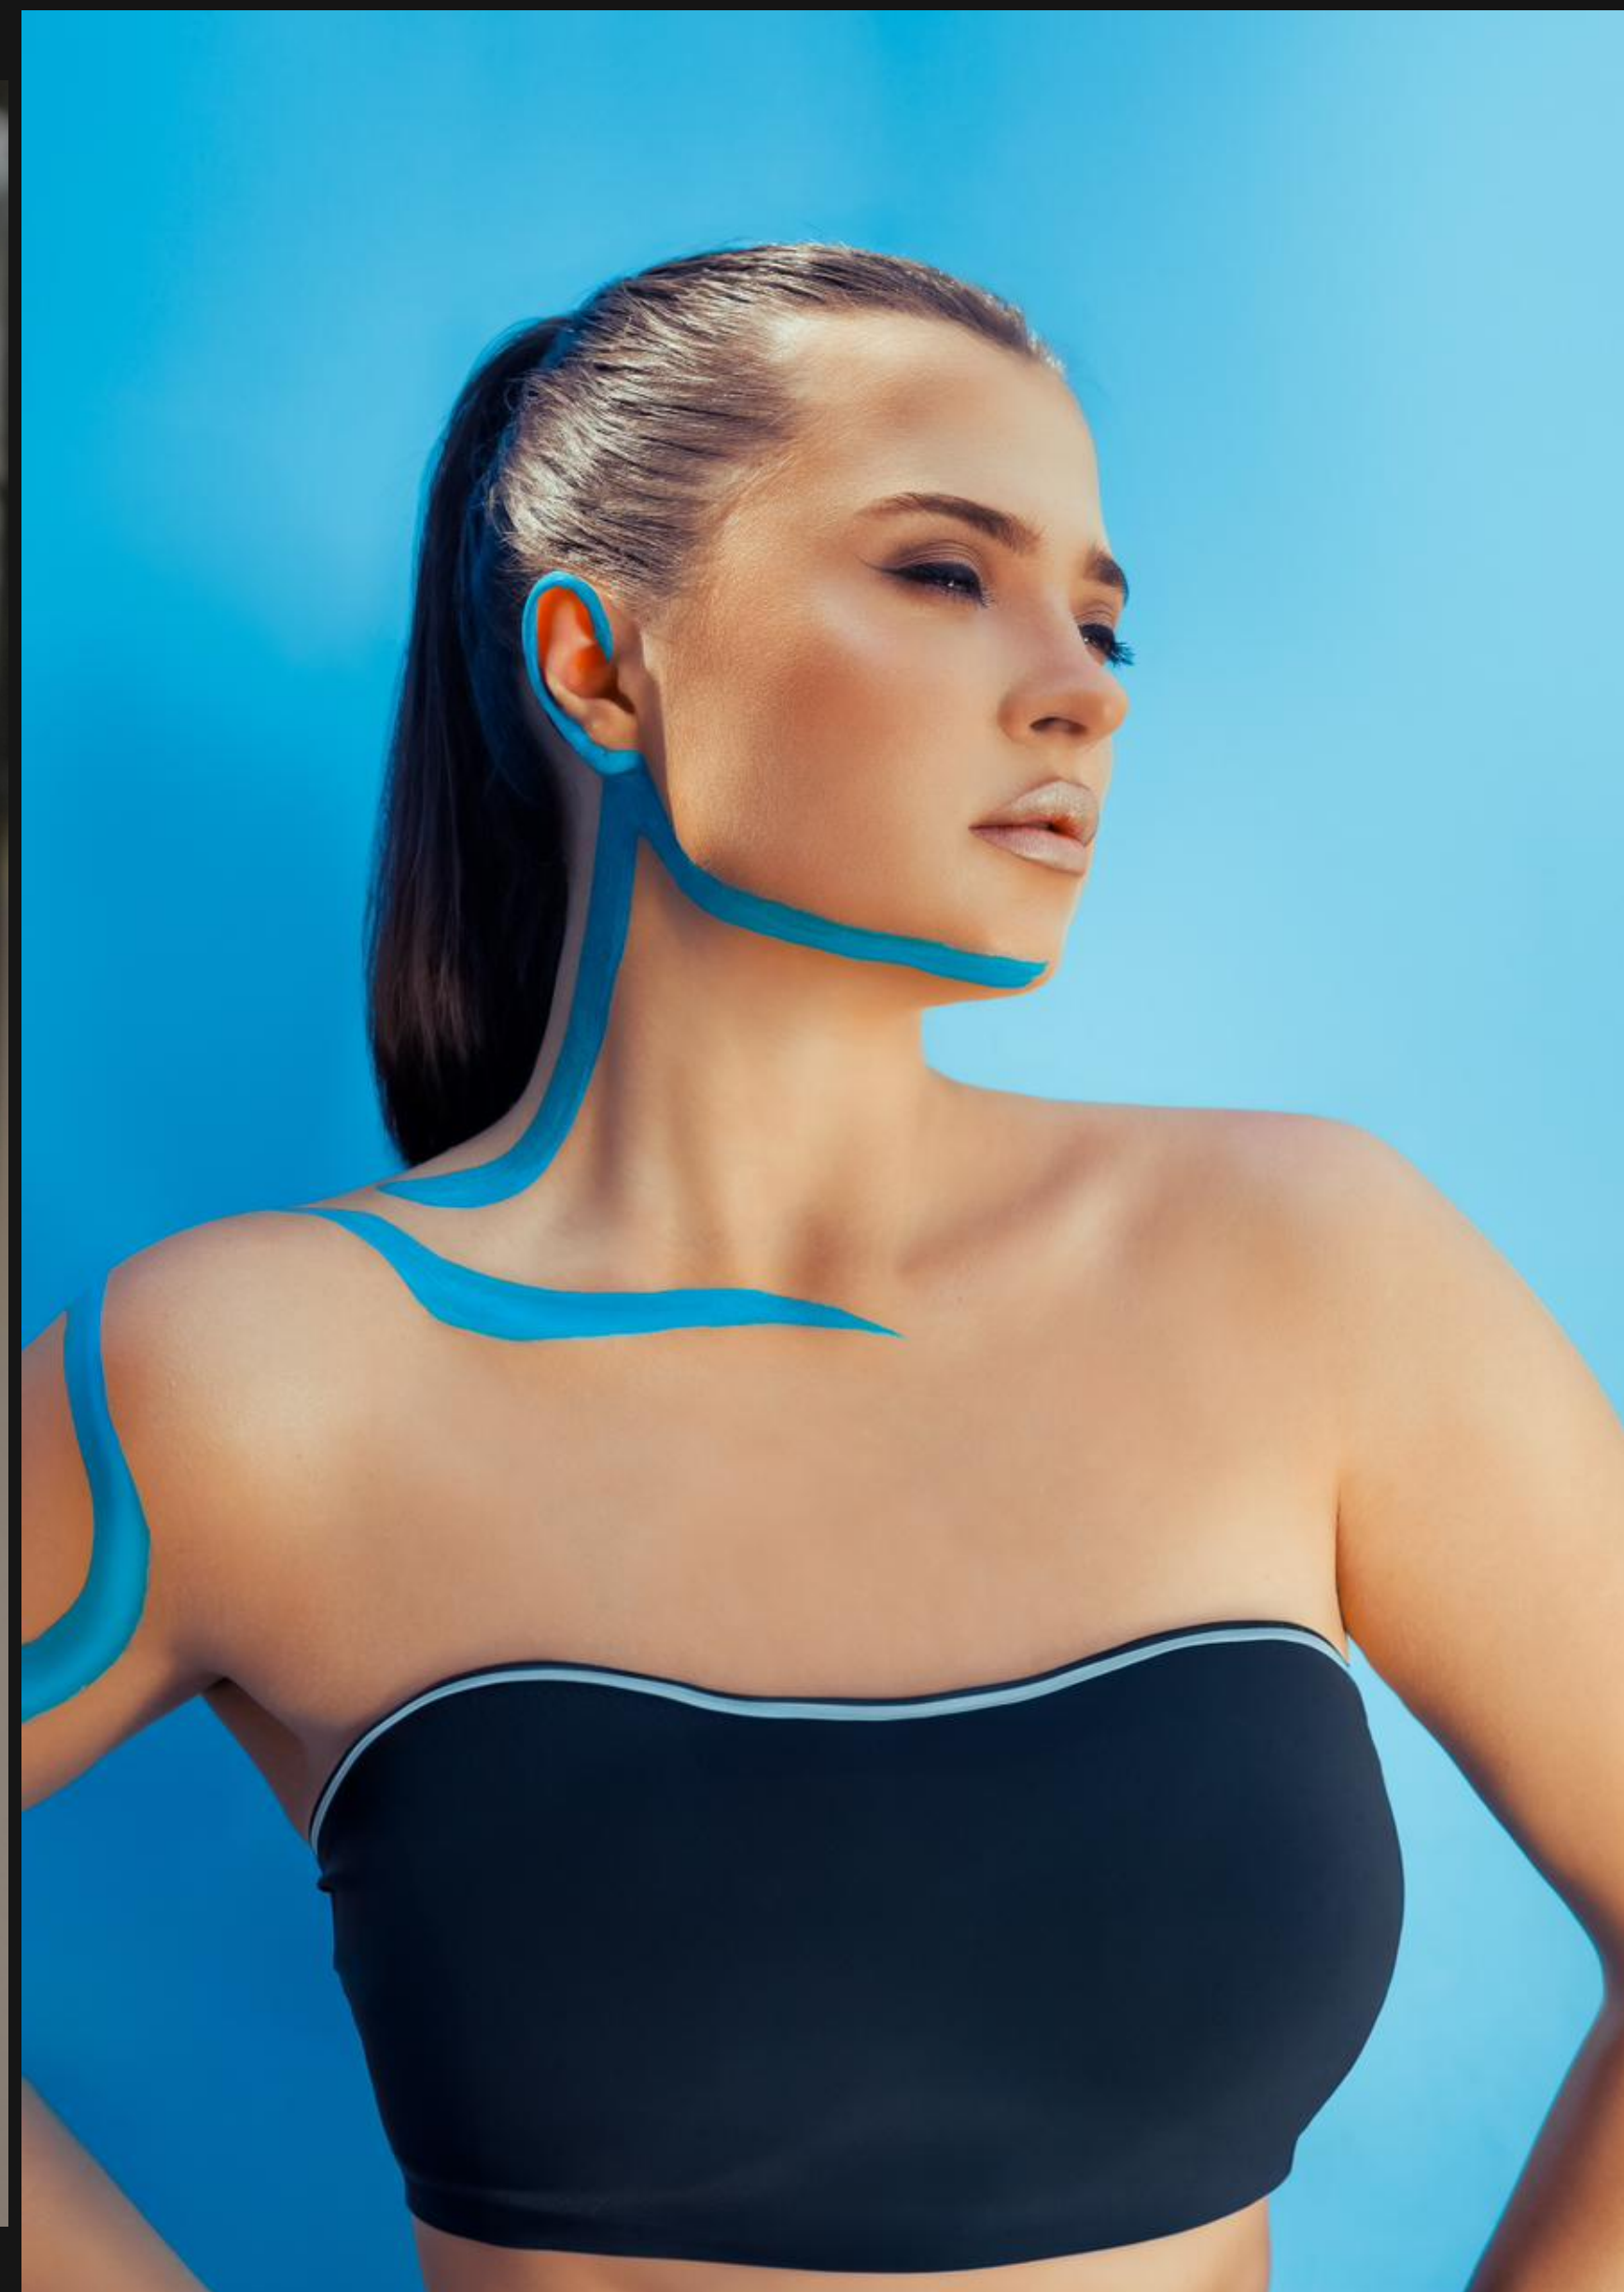

ALONA

HEIGHT: 5'7" BUST: 34 D" WAIST: 26 HIPS: 37 SHOE: 44 / 9 UK
EYE COLOR: GREEN HAIR COLOR: BROWN

AG.
MODELS