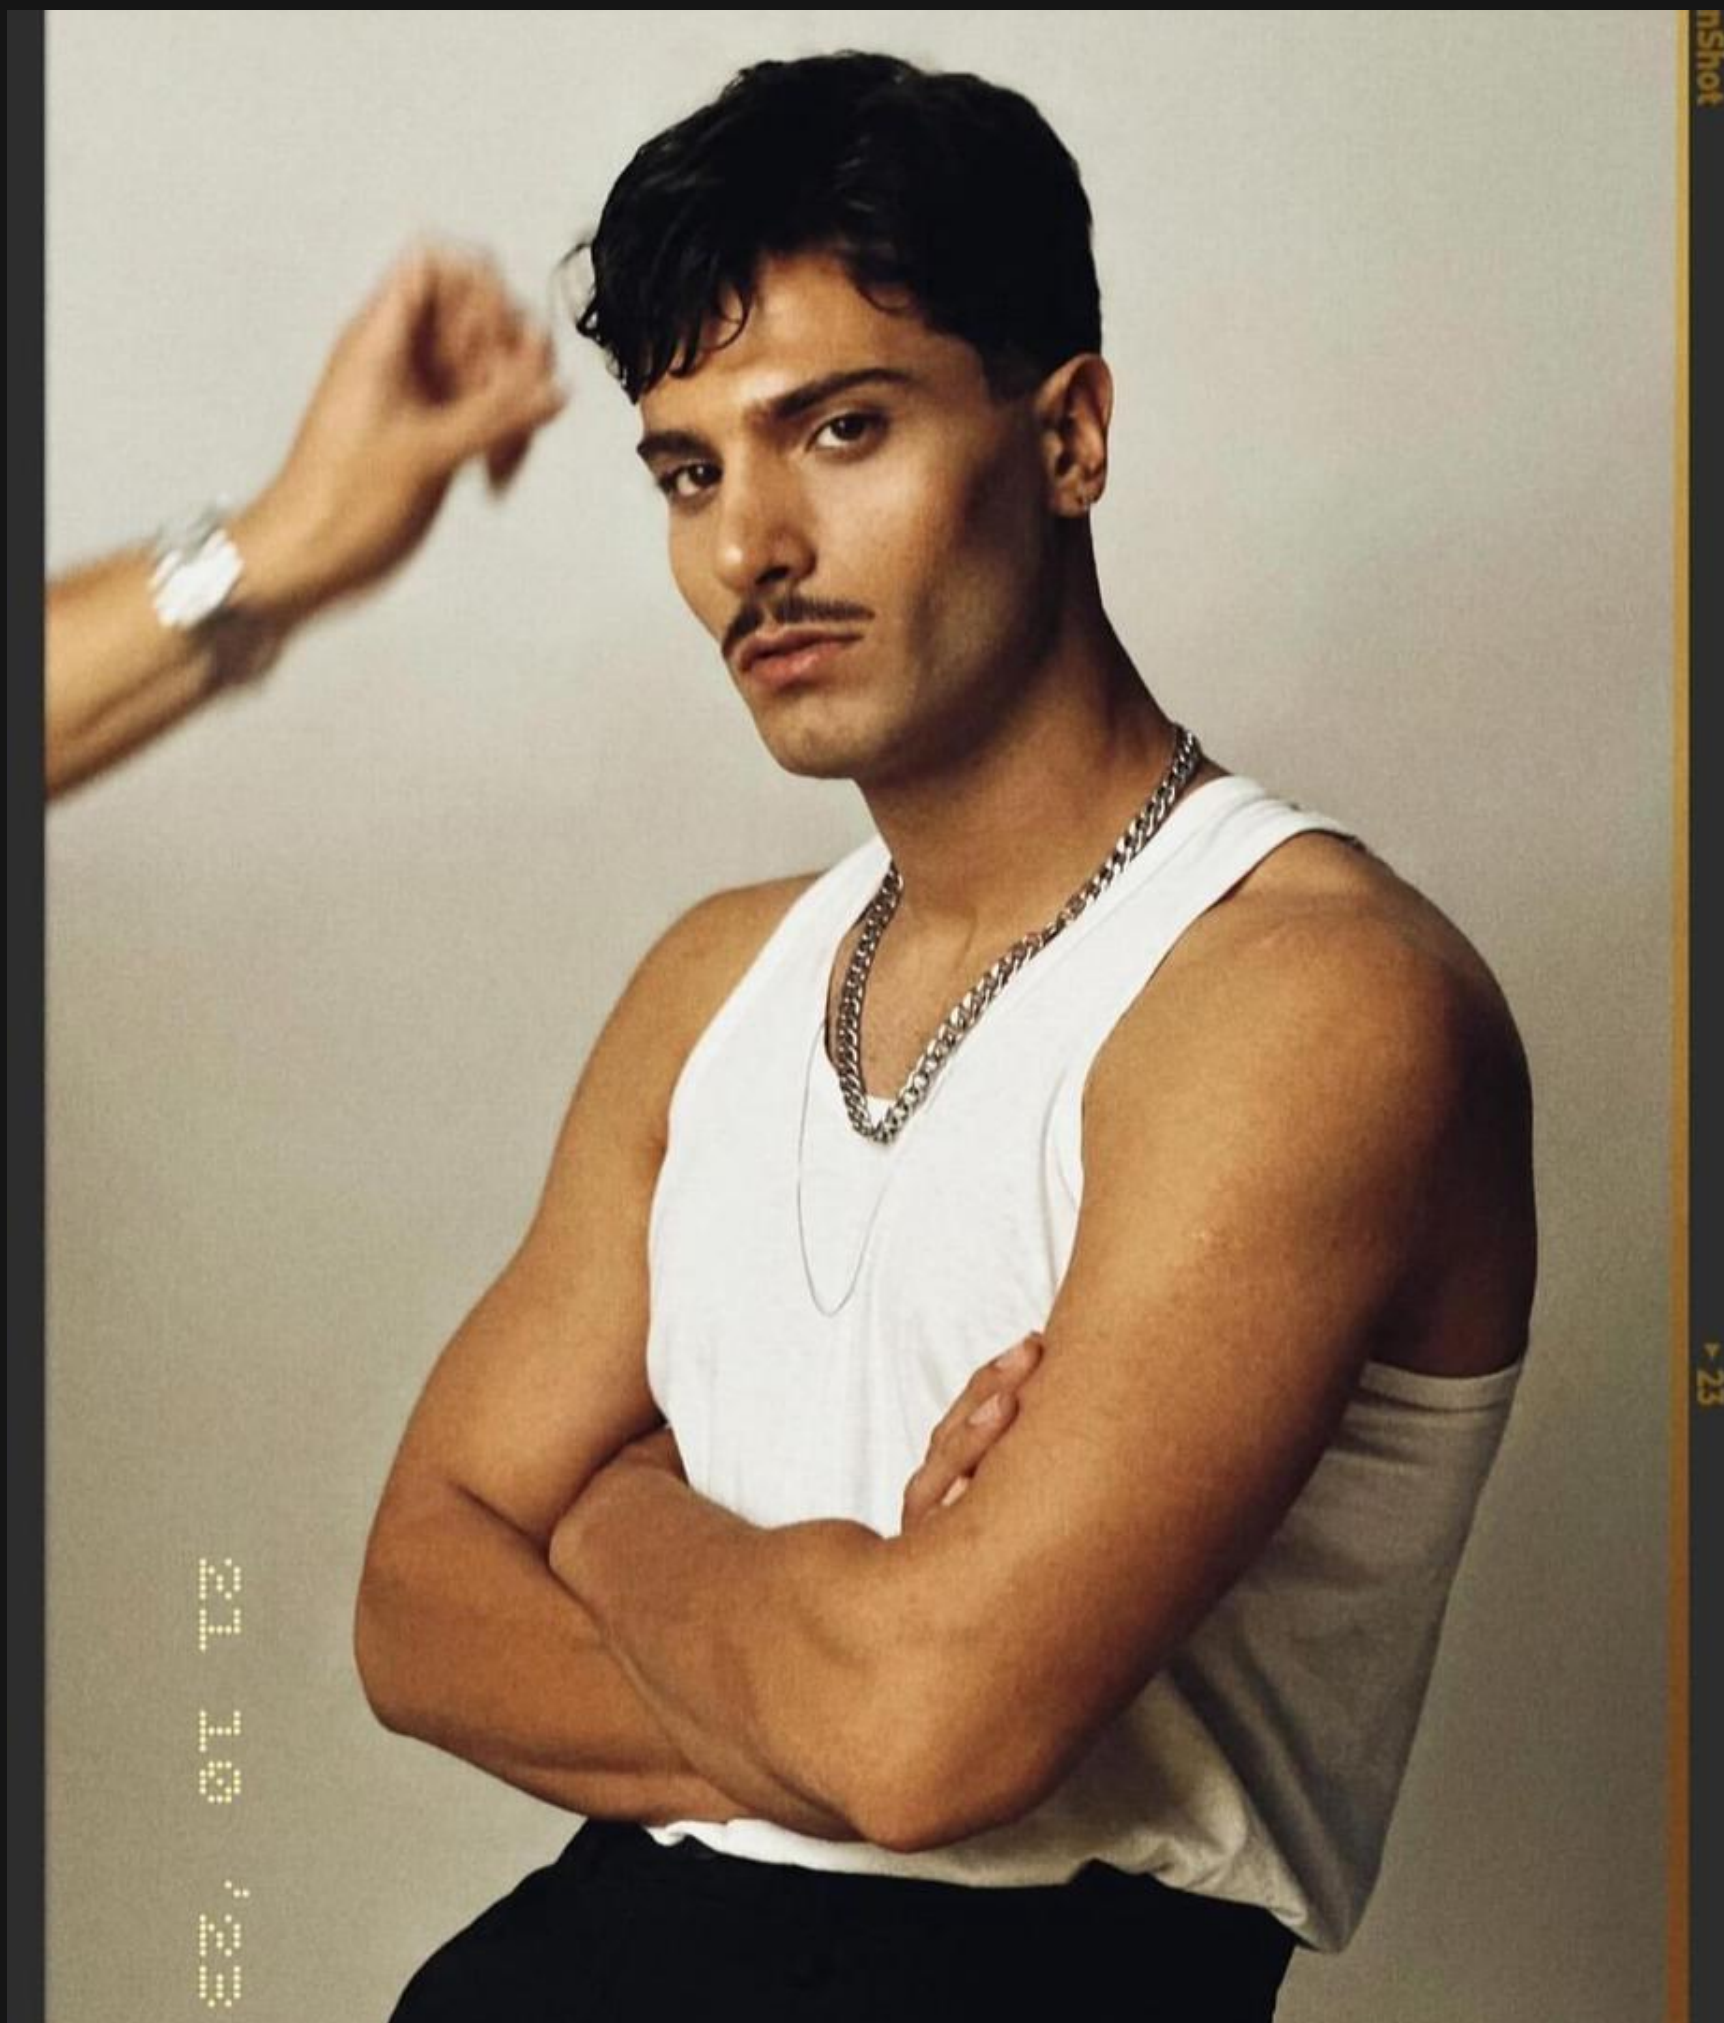

AG.
MODELS

ALEX

HEIGHT: 6'0" CHEST: 39 WAIST: 31 HIPS: 39 SHOE: 44 / 9 UK

EYE COLOR: BROWN HAIR COLOR: BLACK TOP SIZE: M BOTTOM SIZE: 32

AG.
MODELS

ALEX

HEIGHT: 6'0" CHEST: 39 WAIST: 31 HIPS: 39 SHOE: 44 / 9 UK

EYE COLOR: BROWN HAIR COLOR: BLACK TOP SIZE: M BOTTOM SIZE: 32

AG.
MODELS

ALEX

HEIGHT: 6'0" CHEST: 39 WAIST: 31 HIPS: 39 SHOE: 44 / 9 UK

EYE COLOR: BROWN HAIR COLOR: BLACK TOP SIZE: M BOTTOM SIZE: 32

AG.
MODELS

ALEX

HEIGHT: 6'0" CHEST: 39 WAIST: 31 HIPS: 39 SHOE: 44 / 9 UK

EYE COLOR: BROWN HAIR COLOR: BLACK TOP SIZE: M BOTTOM SIZE: 32

AG.
MODELS

ALEX

HEIGHT: 6'0" CHEST: 39 WAIST: 31 HIPS: 39 SHOE: 44 / 9 UK

EYE COLOR: BROWN HAIR COLOR: BLACK TOP SIZE: M BOTTOM SIZE: 32