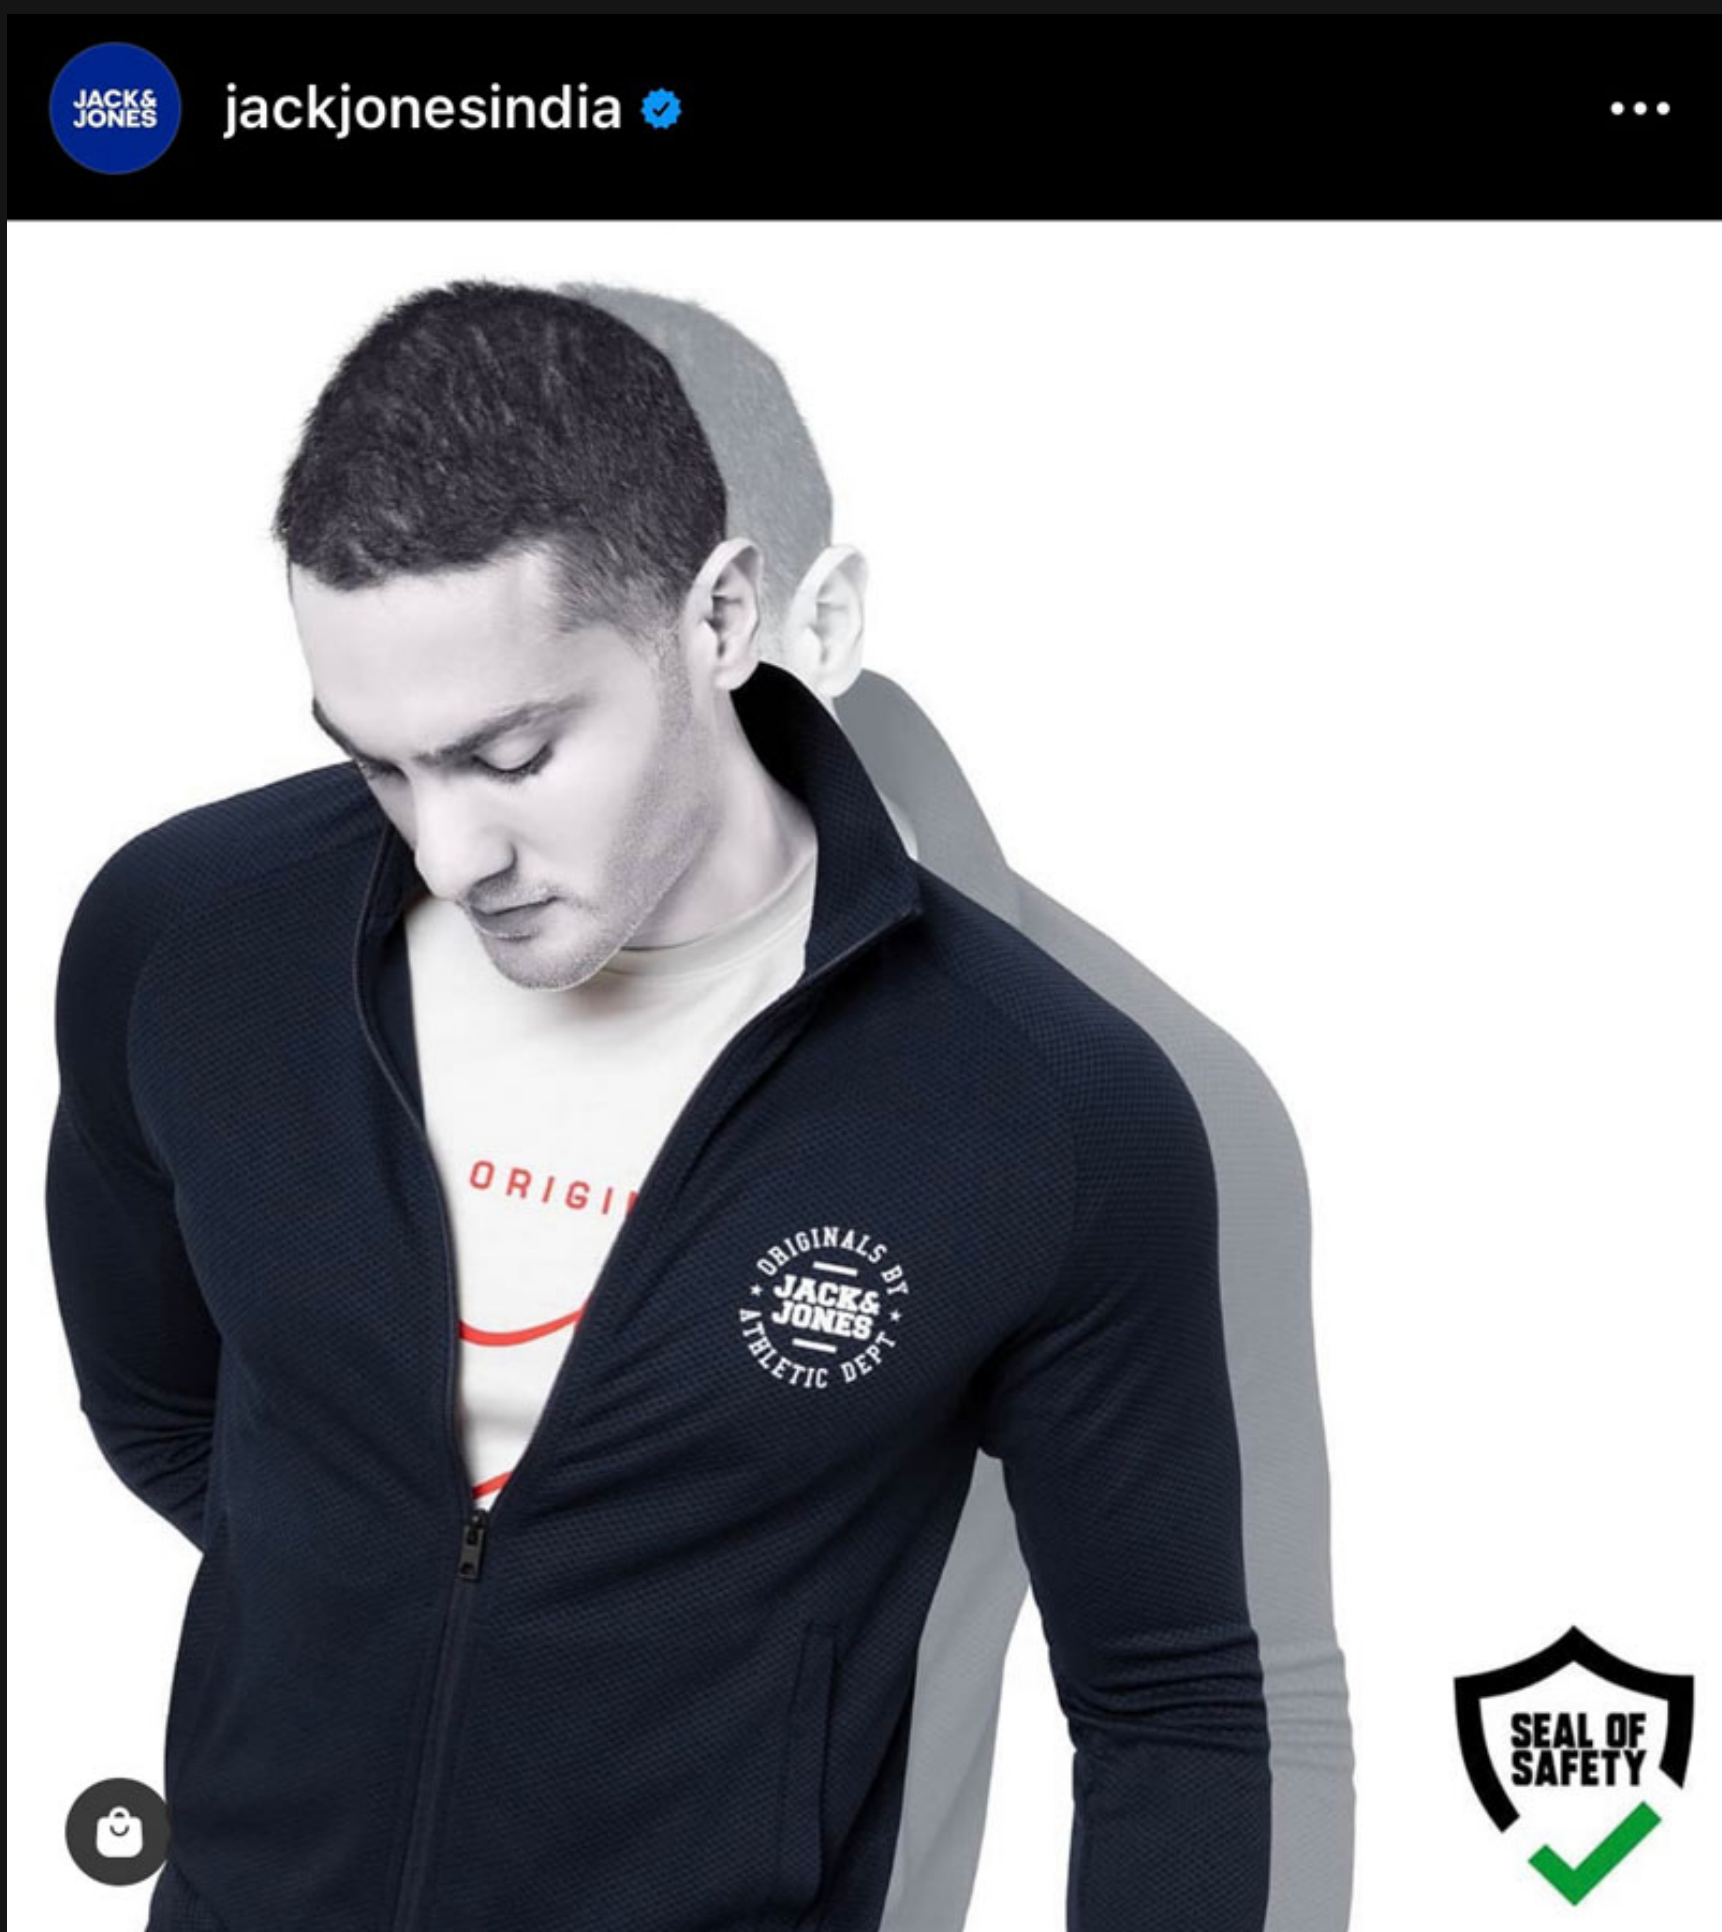

AMIN

HEIGHT: 6'1" CHEST: 42 WAIST: 32 HIPS: 39 SHOE: 44 / 9 UK

EYE COLOR: BLACK HAIR COLOR: BLACK TOP SIZE: M BOTTOM SIZE: 32

AG.
MODELS