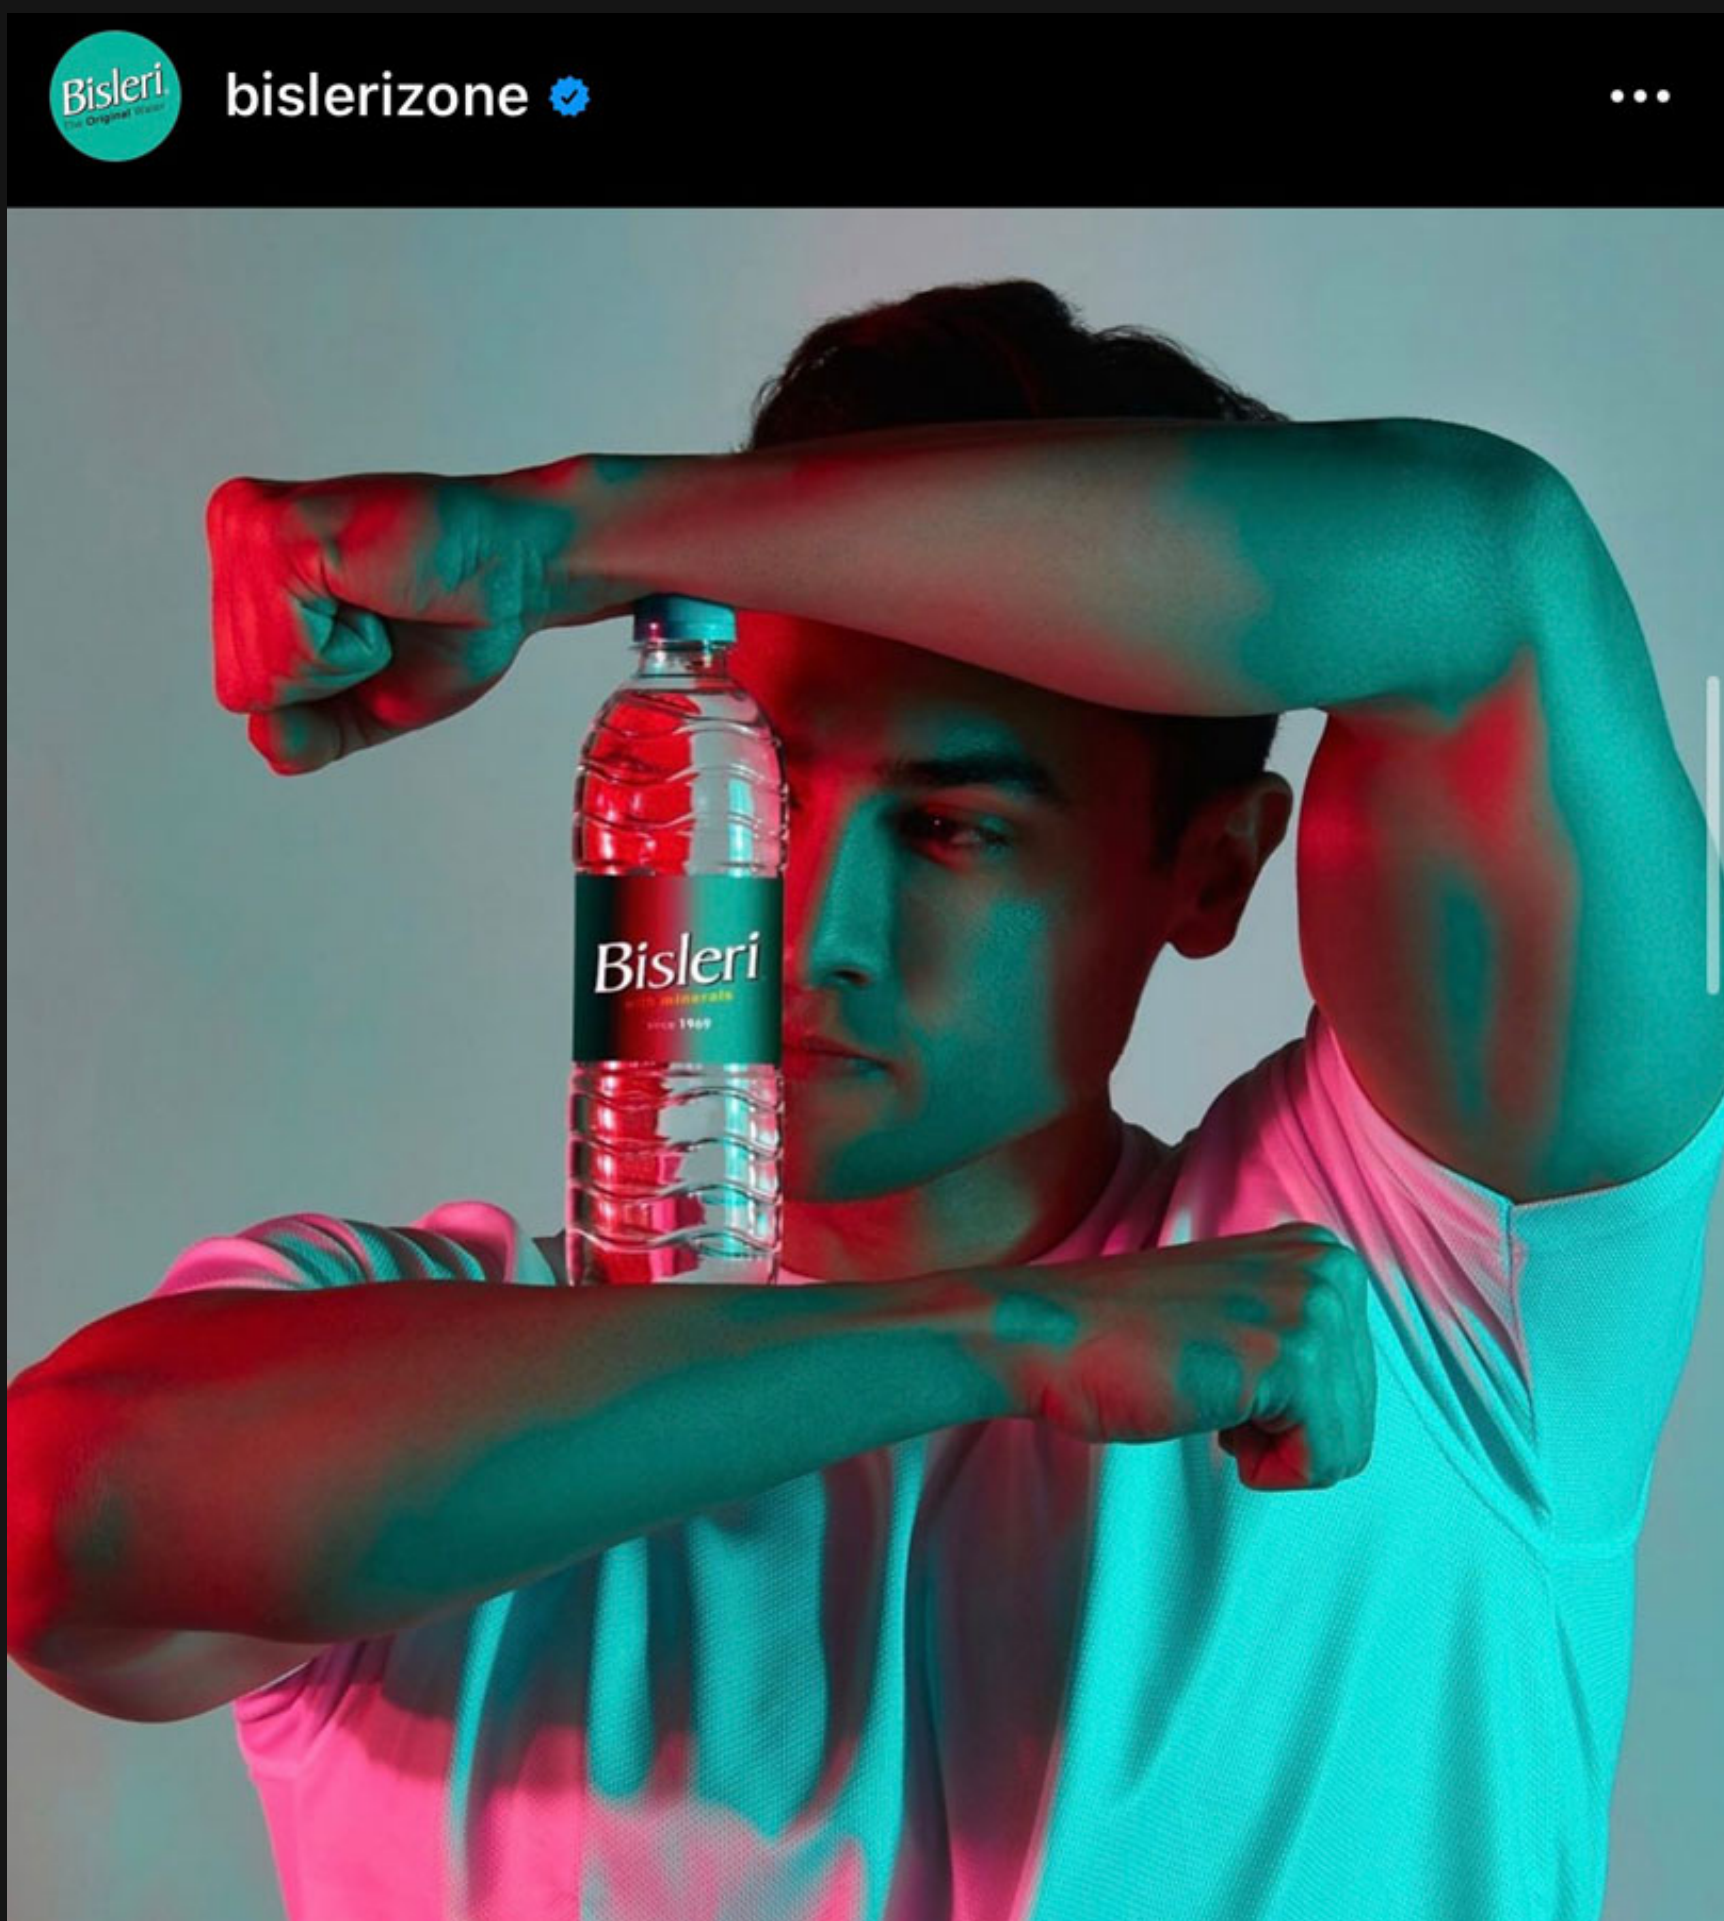

AMIN

HEIGHT: 6'1" CHEST: 42 WAIST: 32 HIPS: 39 SHOE: 44 / 9 UK
EYE COLOR: BLACK HAIR COLOR: BLACK TOP SIZE: M BOTTOM SIZE: 32

AG.
MODELS