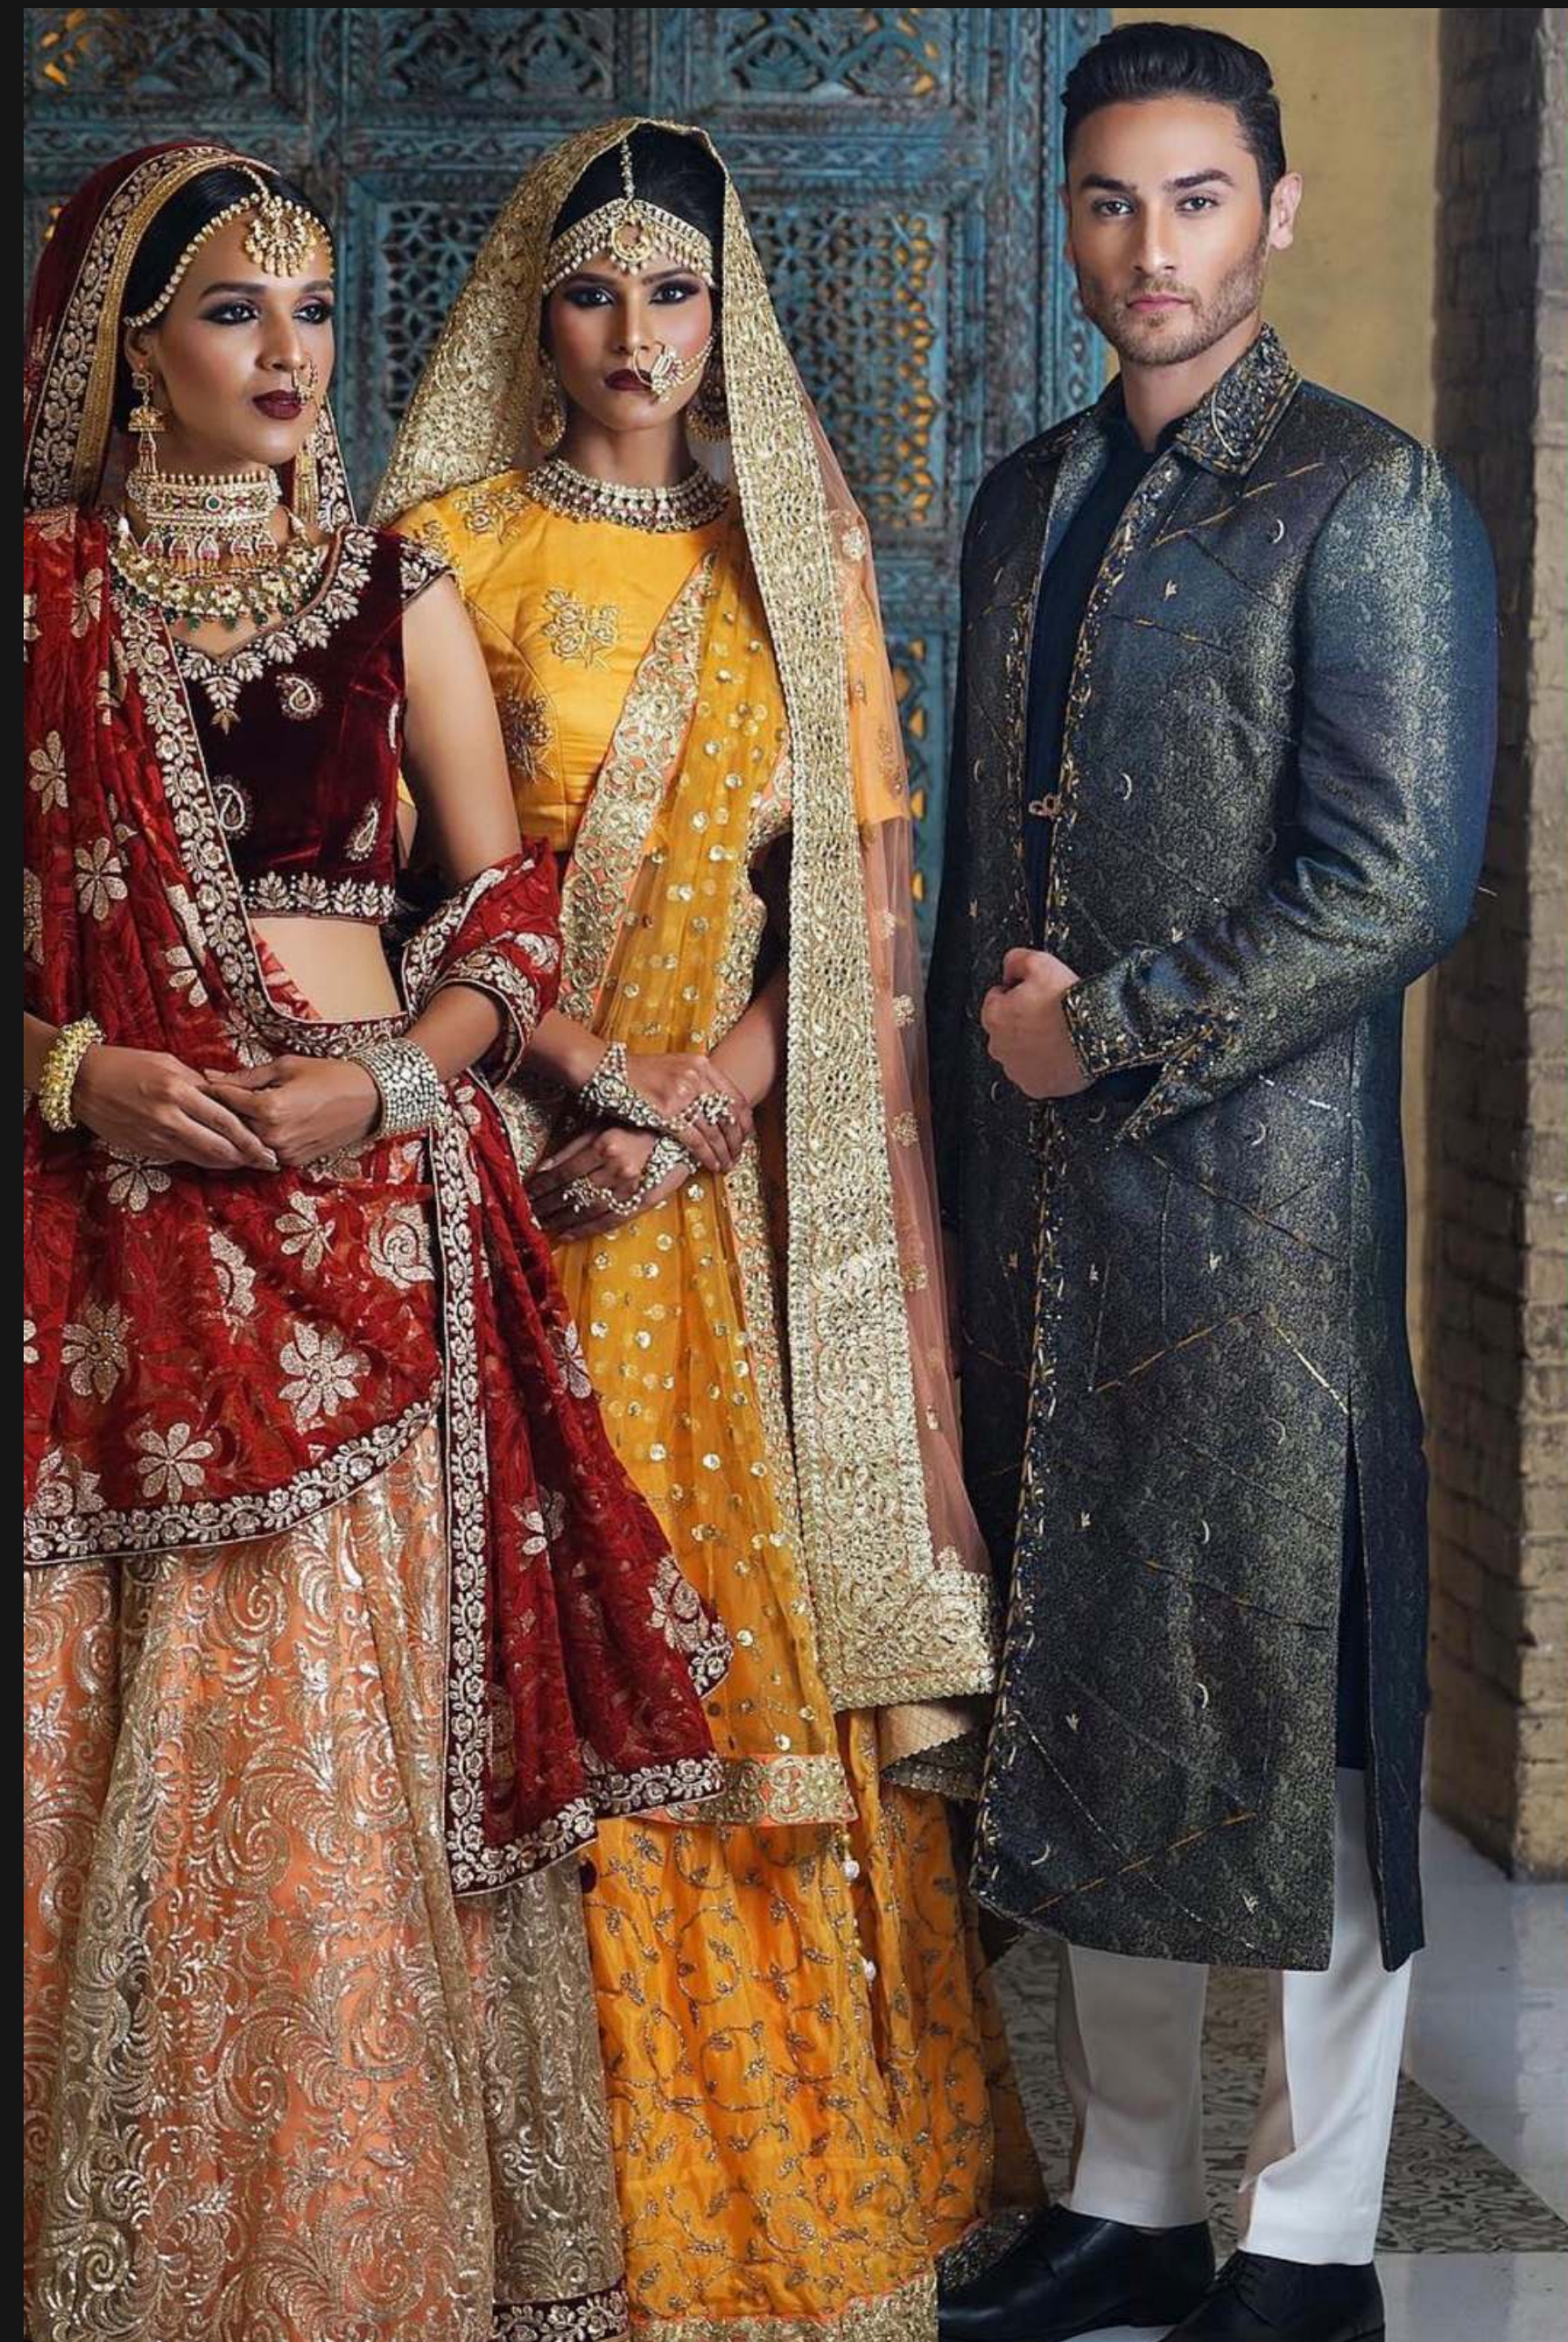

AMIN

HEIGHT: 6'1" CHEST: 42 WAIST: 32 HIPS: 39 SHOE: 44 / 9 UK
EYE COLOR: BLACK HAIR COLOR: BLACK TOP SIZE: M BOTTOM SIZE: 32

AG.
MODELS