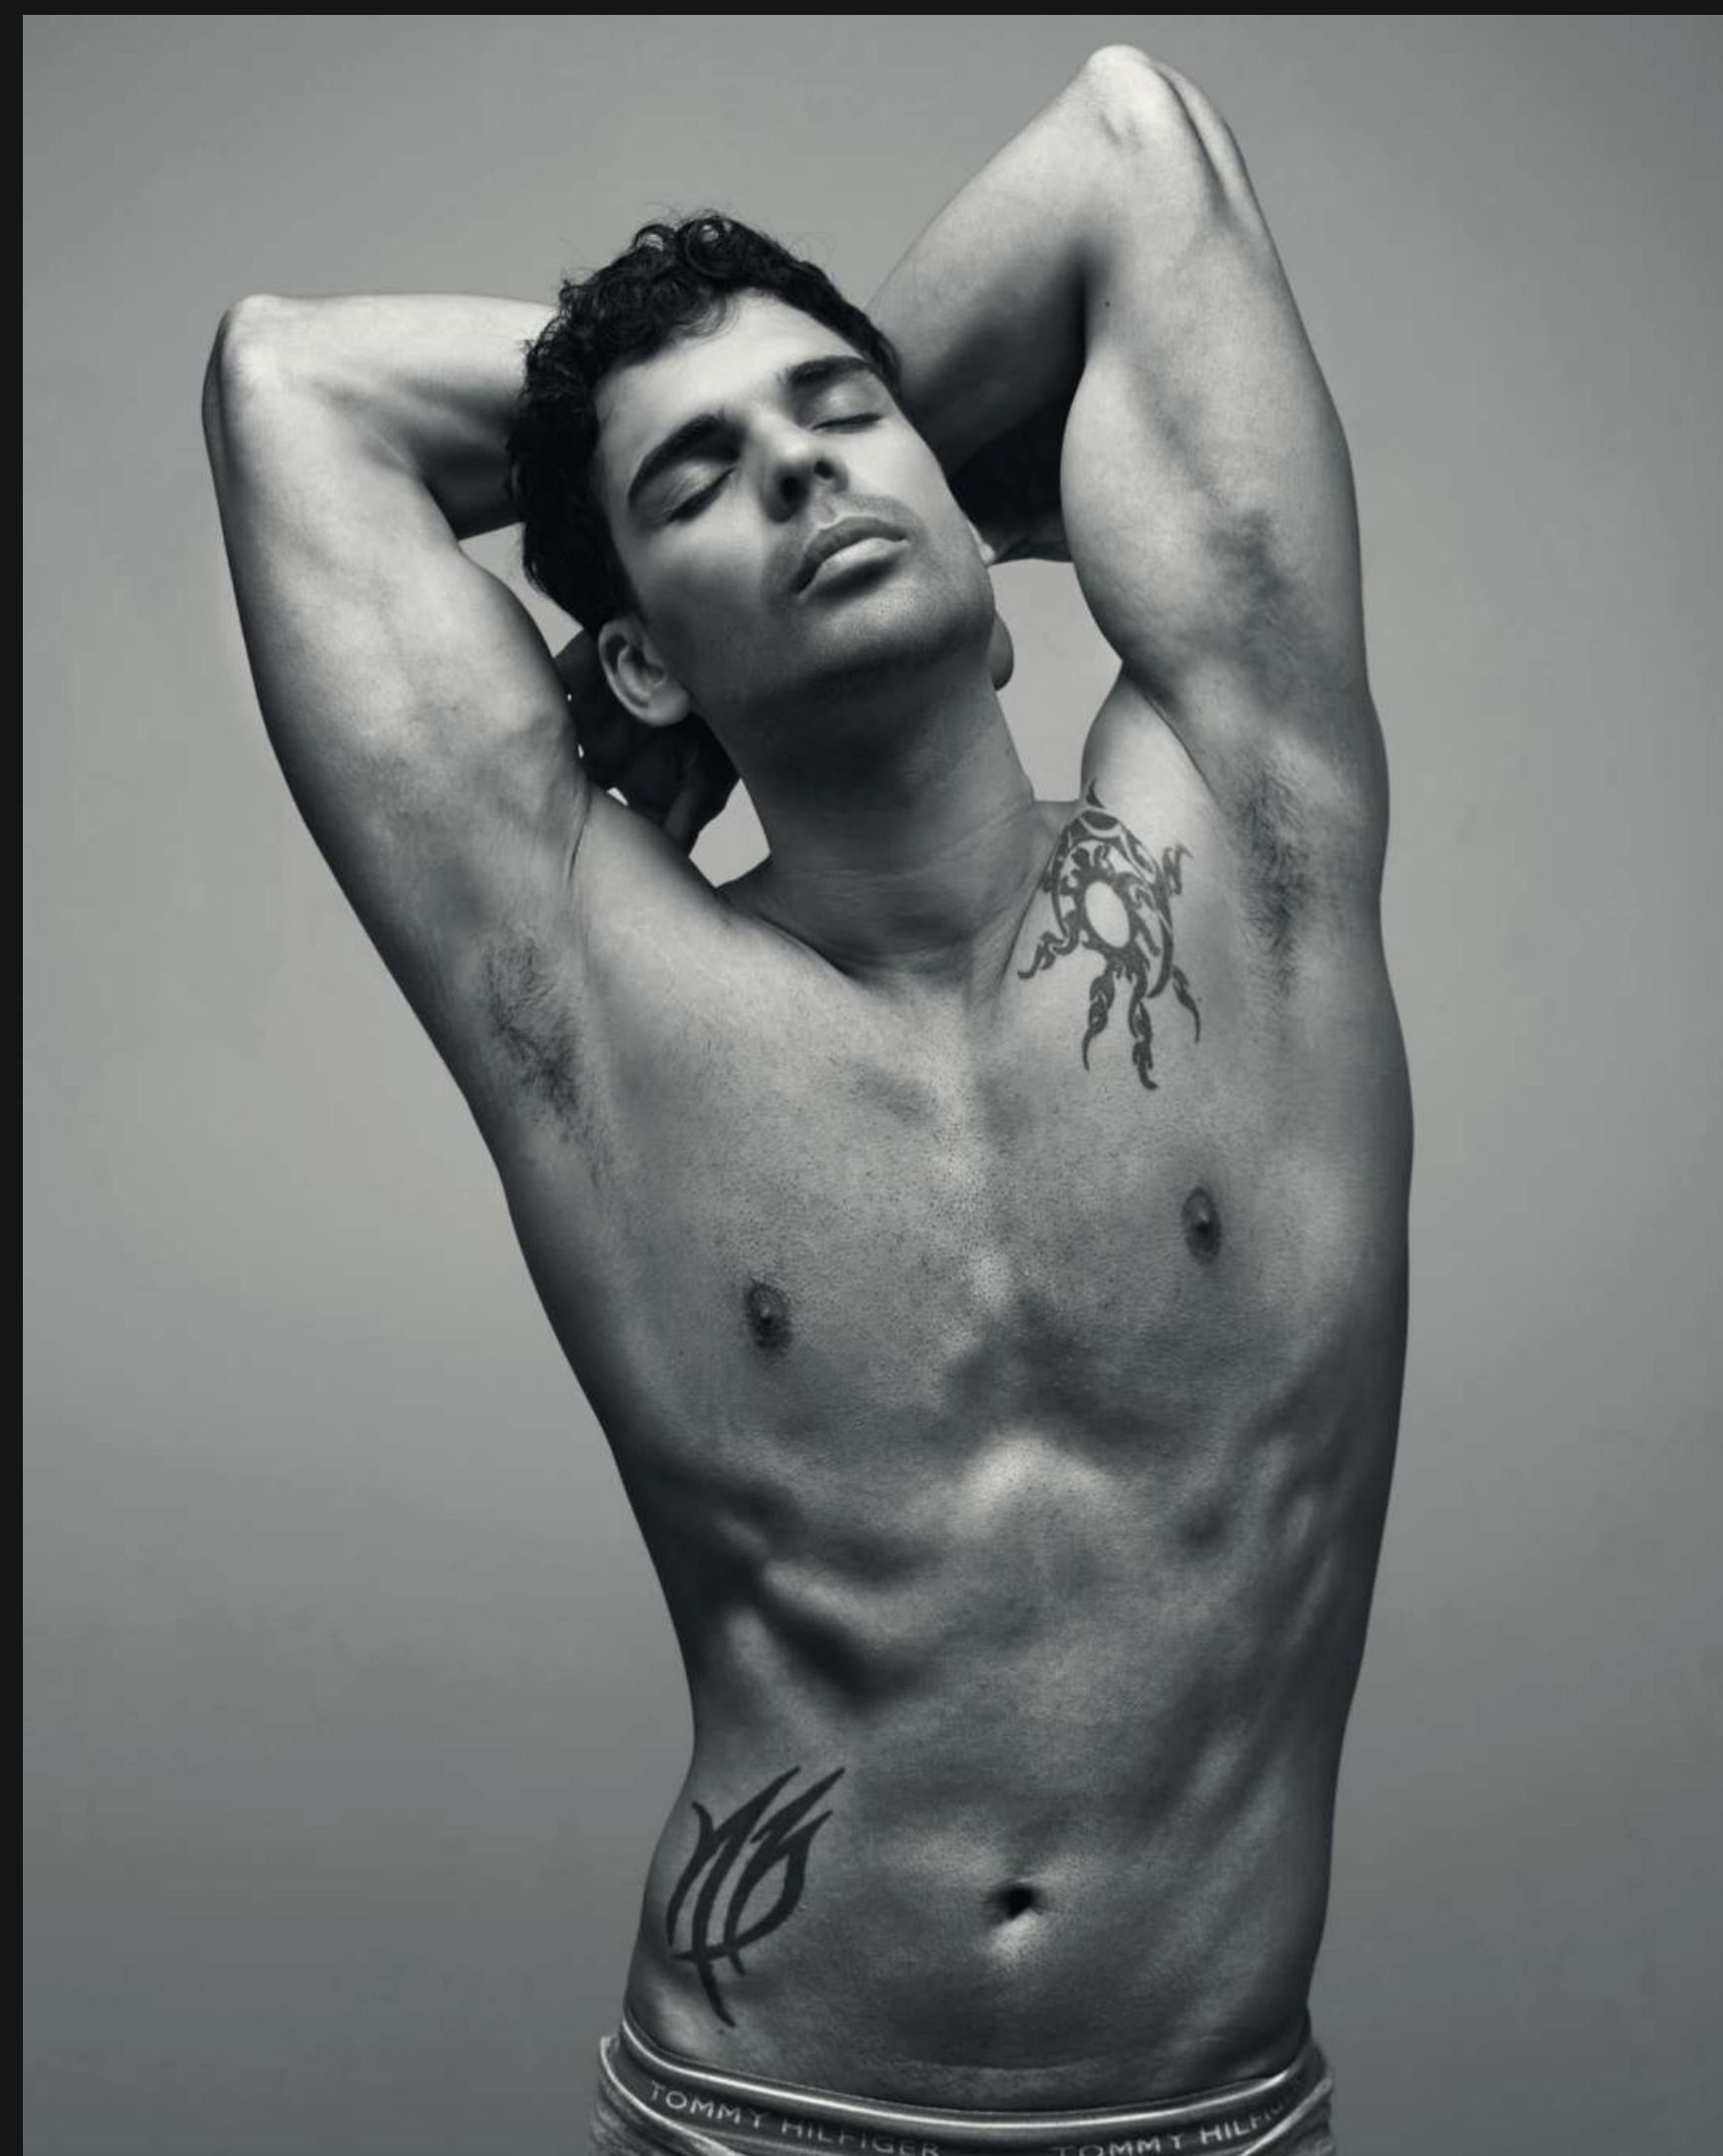

AREF

HEIGHT: 6'2" CHEST: 40 WAIST: 32 HIPS: 39 SHOE: 44 / 9 UK

EYE COLOR: BROWN HAIR COLOR: BLACK TOP SIZE: M BOTTOM SIZE: 32

AG.
MODELS