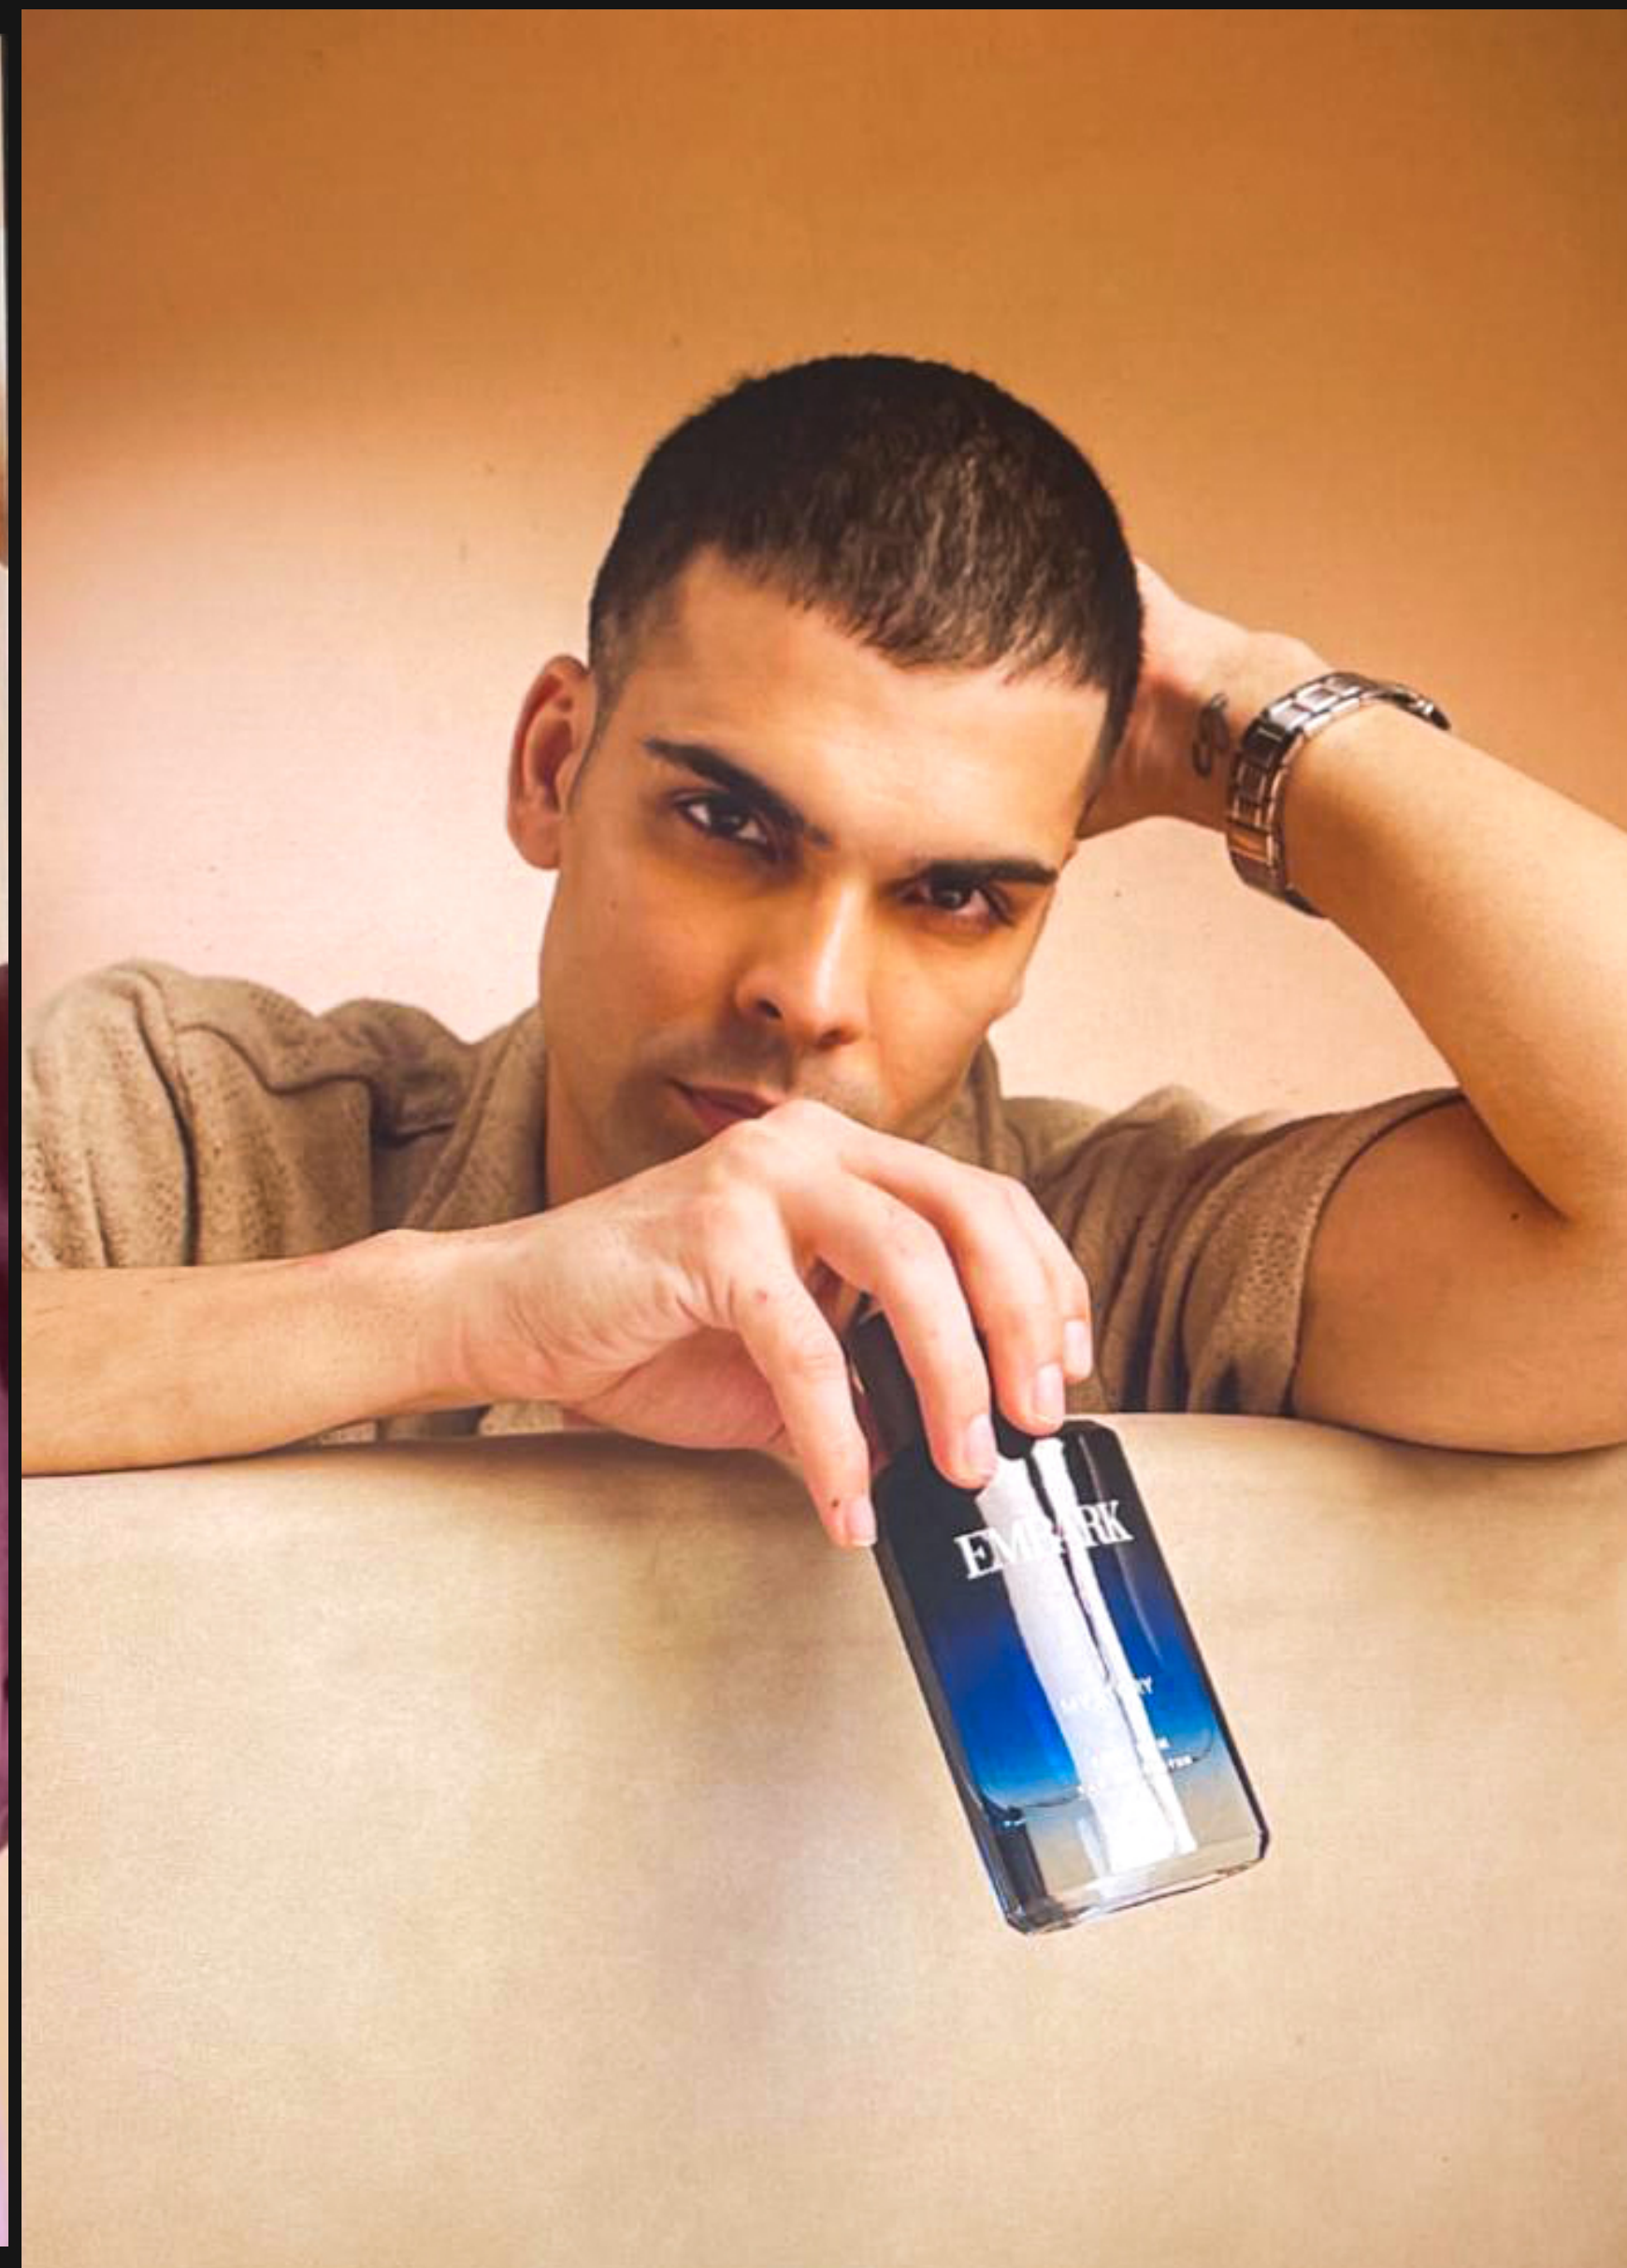

AREF

HEIGHT: 6'2" CHEST: 40 WAIST: 32 HIPS: 39 SHOE: 44 / 9 UK

EYE COLOR: BROWN HAIR COLOR: BLACK TOP SIZE: M BOTTOM SIZE: 32

AG.
MODELS