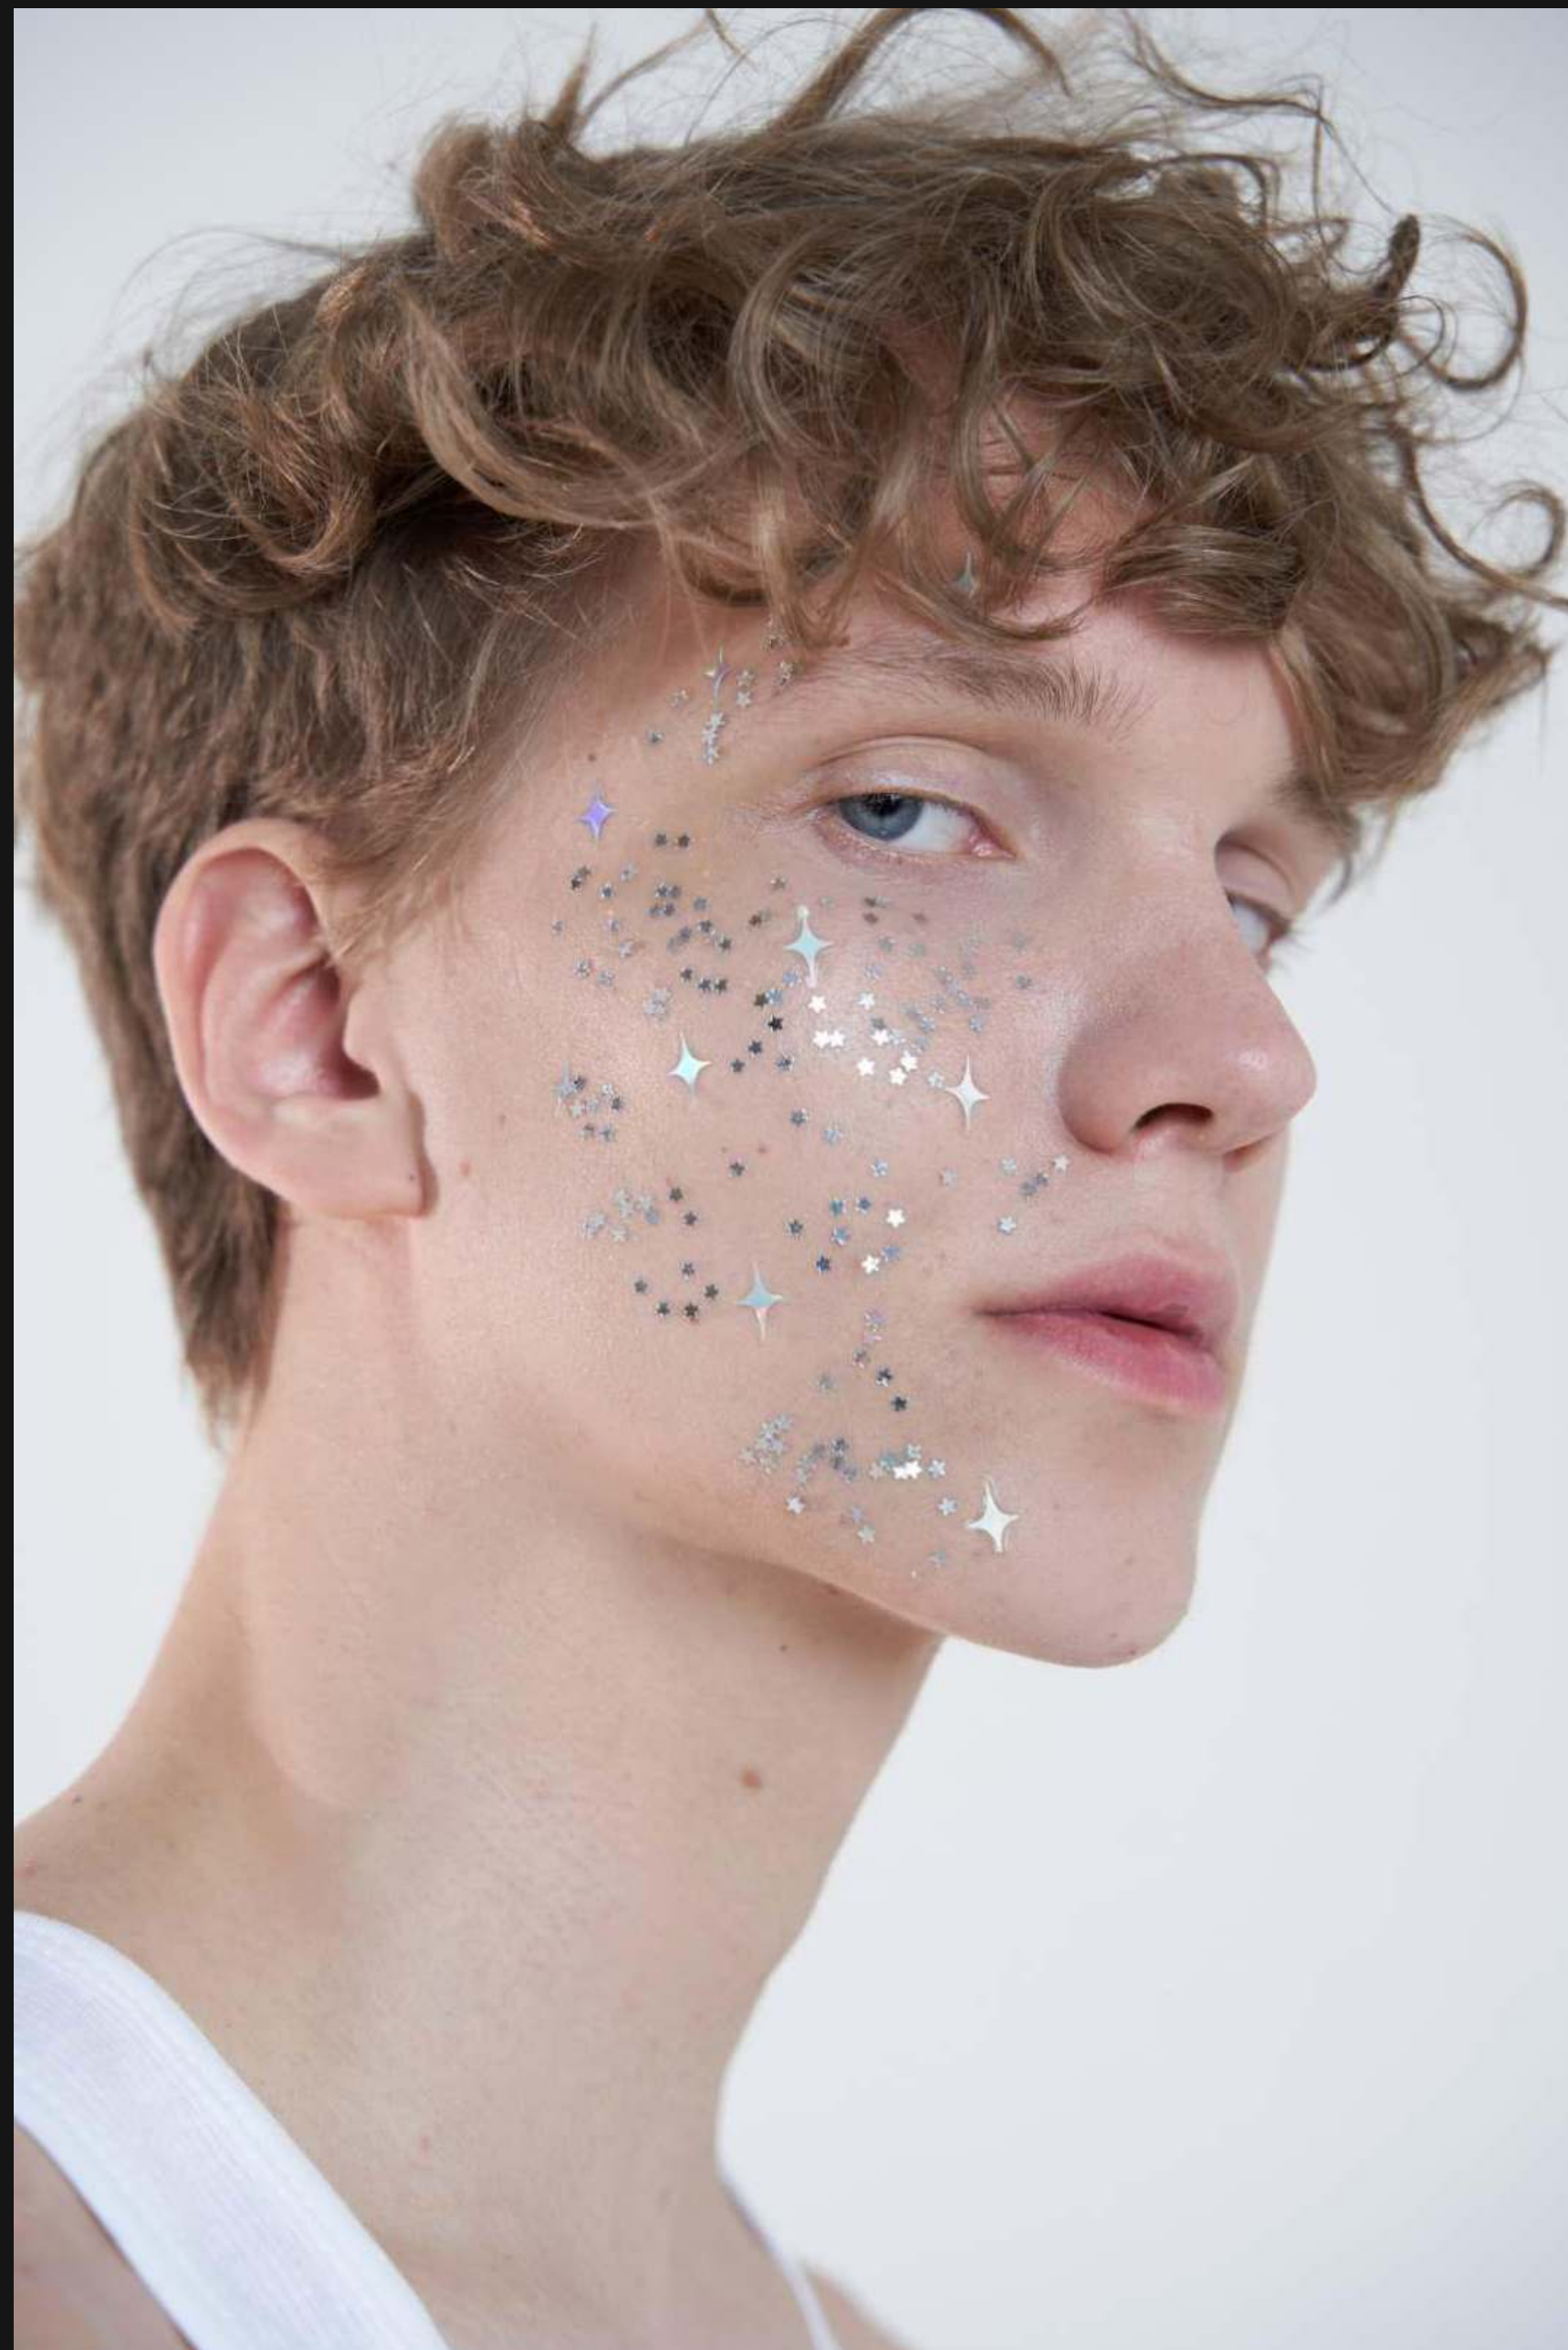

EGOR

HEIGHT: 6'2" CHEST: 39 WAIST: 32 HIPS: 39 SHOE: 44/ 9 UK
EYE COLOR: BLUE HAIR COLOR: BLONDE TOP SIZE: M BOTTOM SIZE: 32

AG.
MODELS