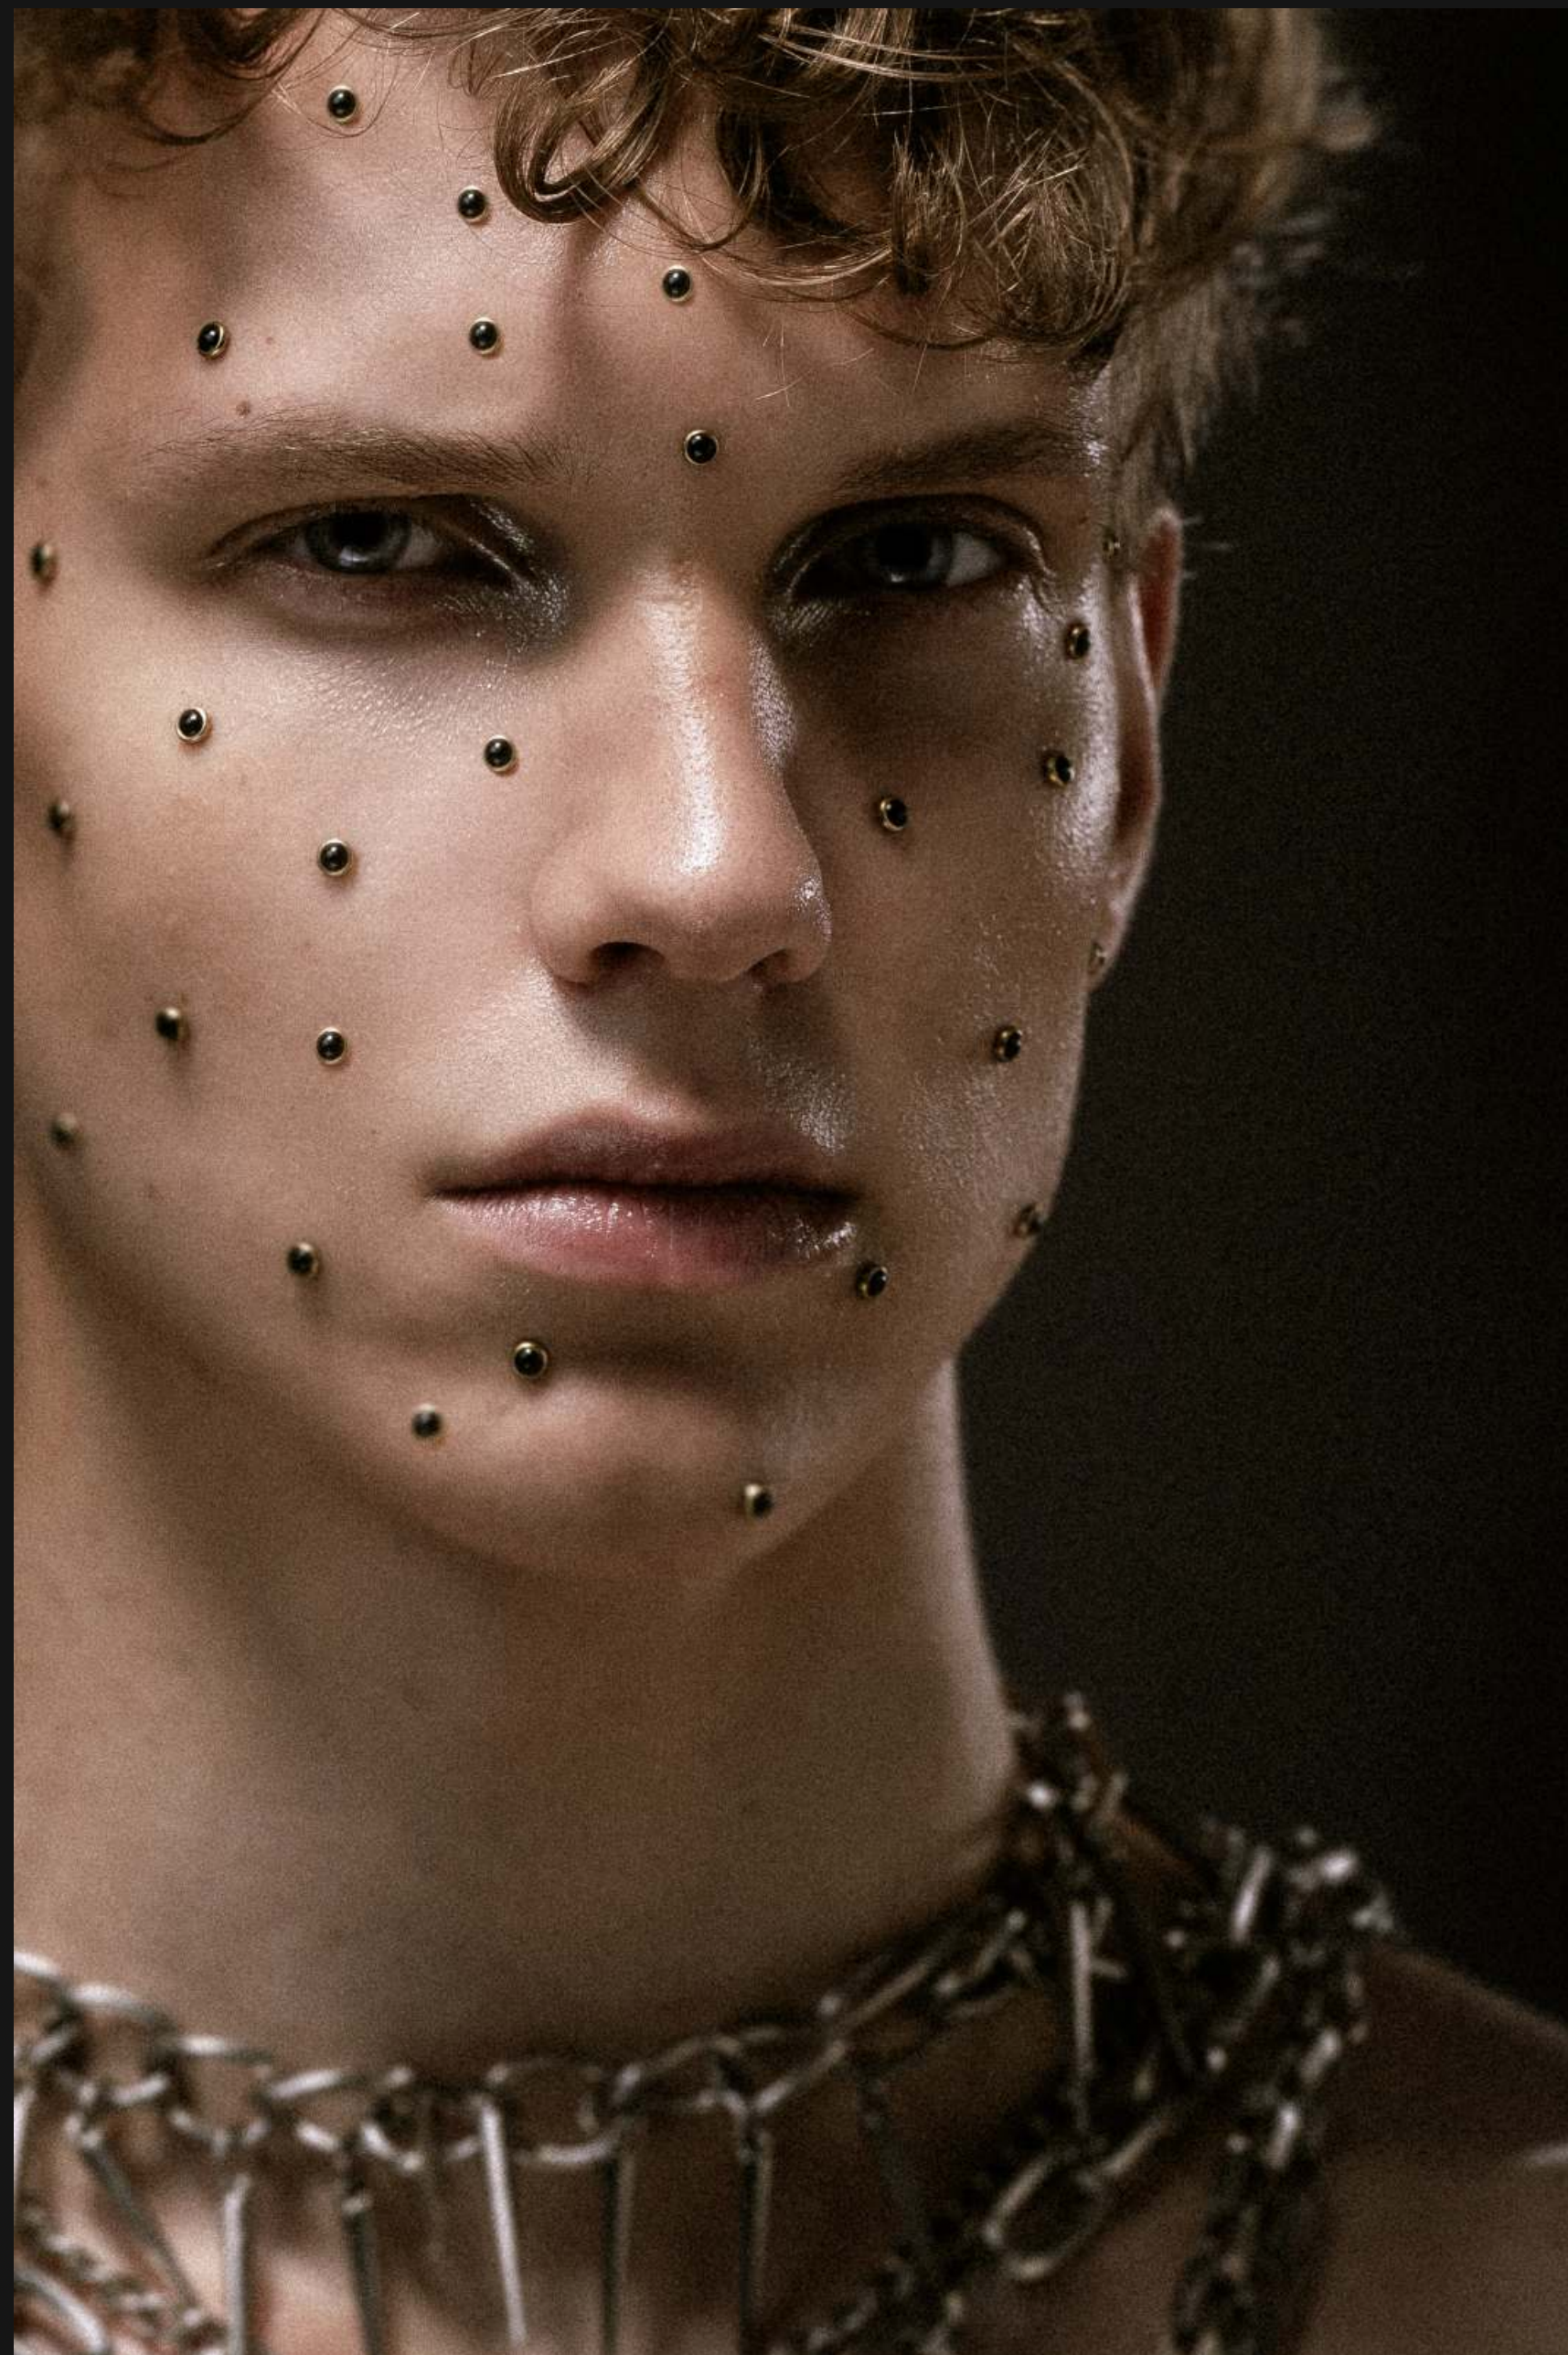

EGOR

AG.
MODELS

HEIGHT: 6'2" CHEST: 39 WAIST: 32 HIPS: 39 SHOE: 44/ 9 UK

EYE COLOR: BLUE HAIR COLOR: BLONDE TOP SIZE: M BOTTOM SIZE: 32