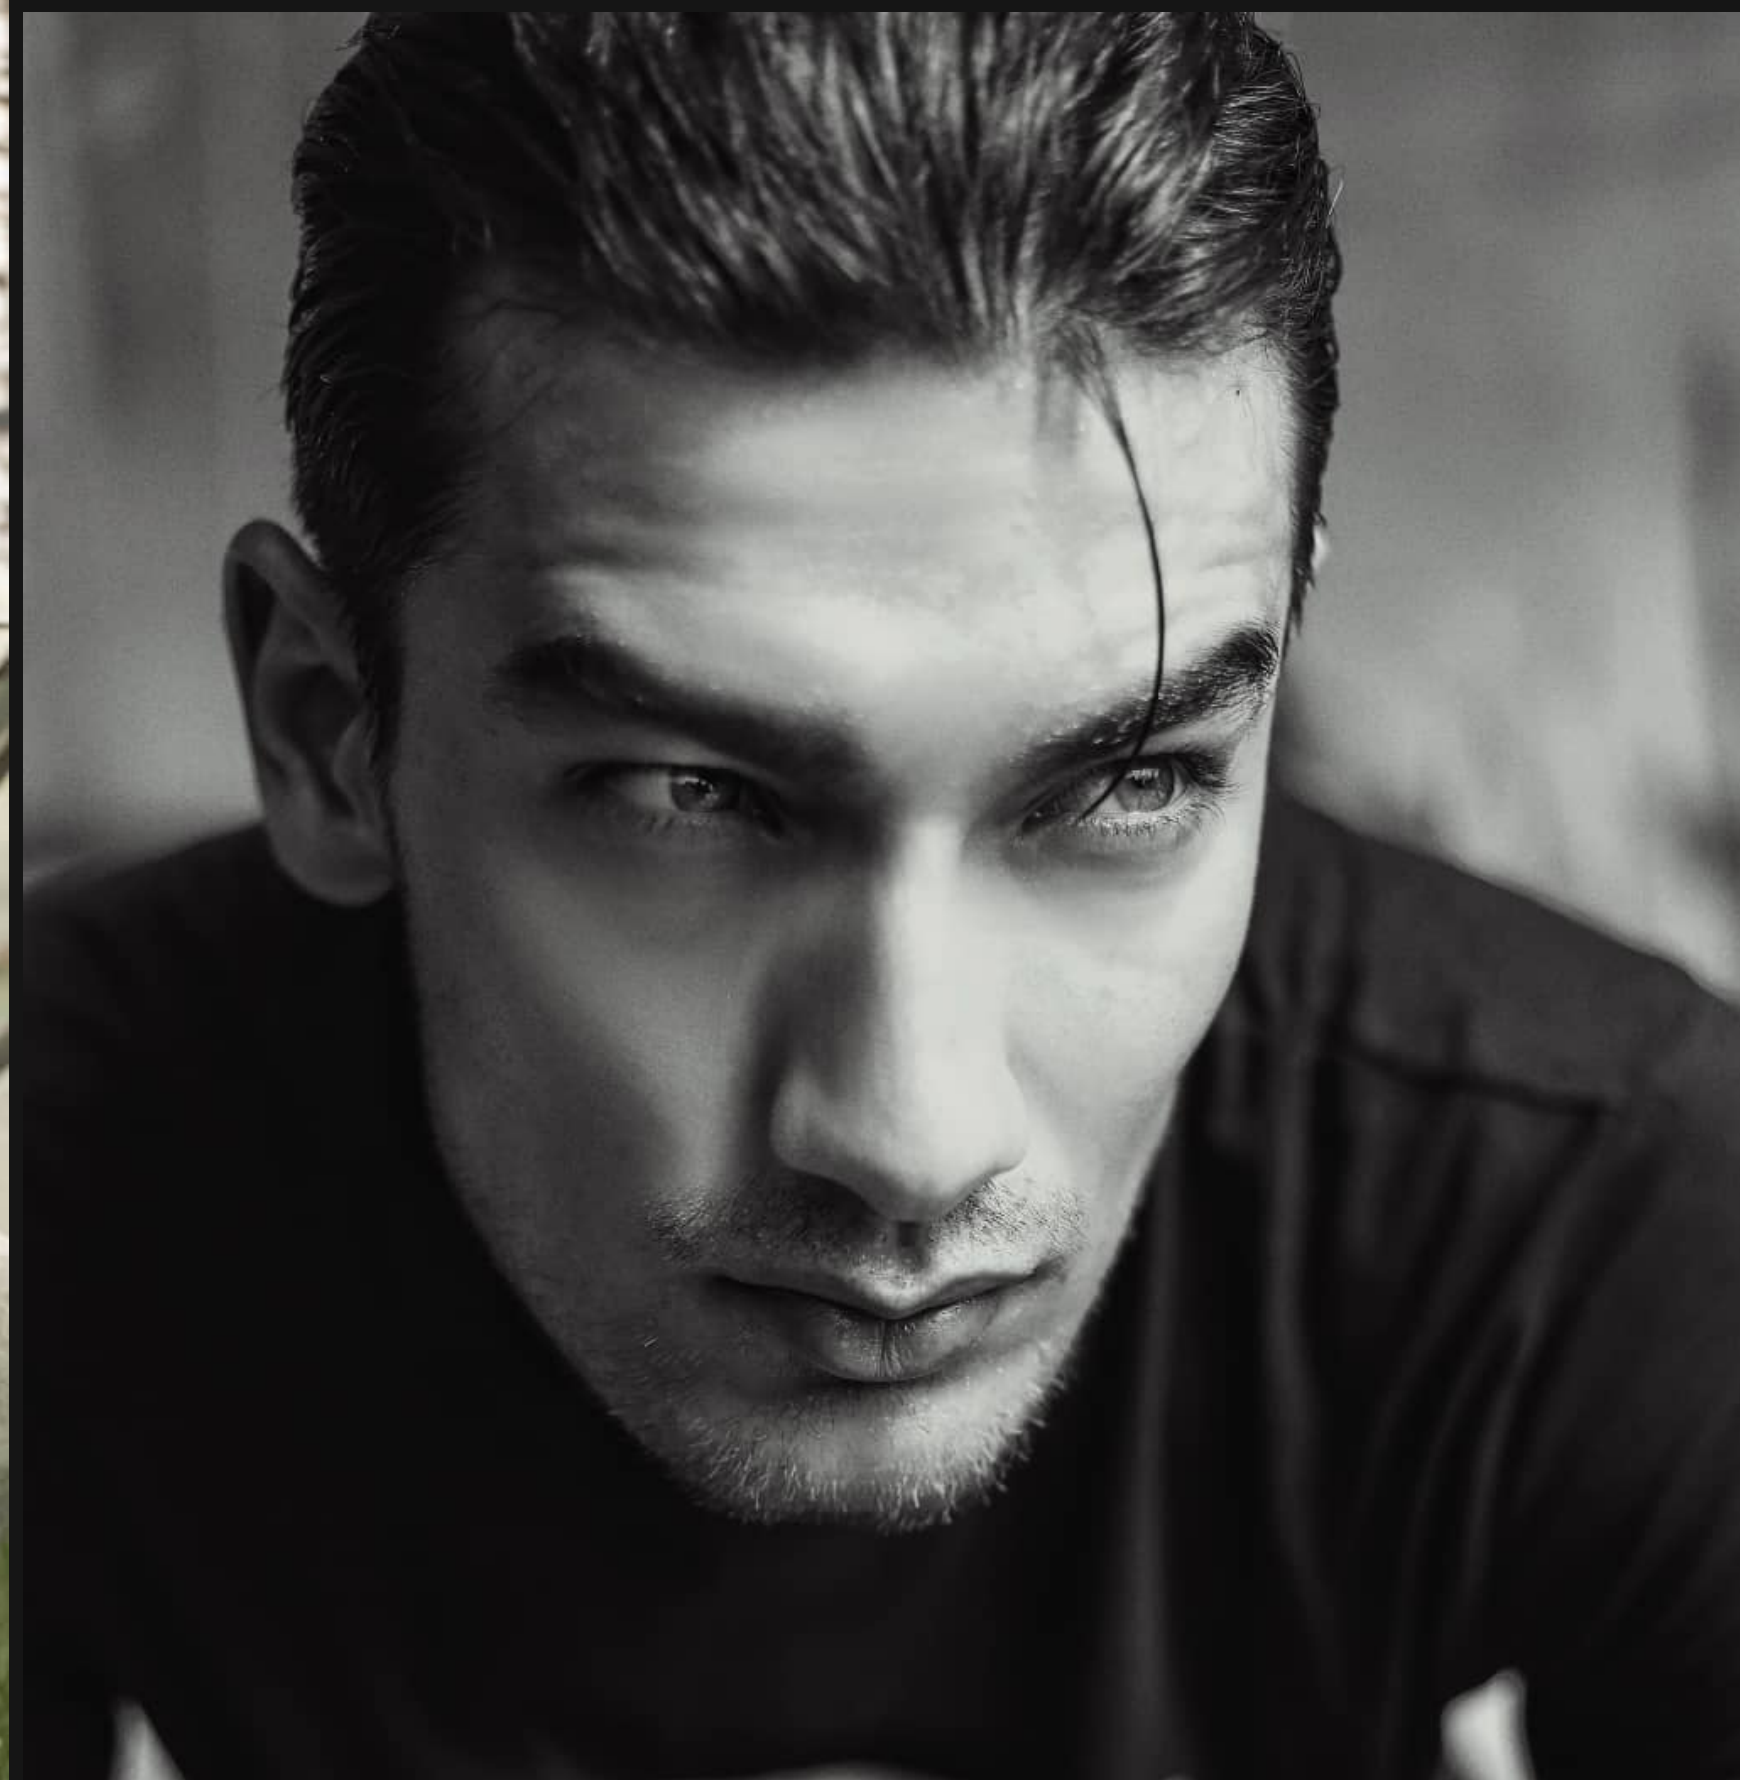

HAMIT

HEIGHT: 6'2" CHEST: 40" WAIST: 32 HIPS: 39 SHOE: 44 / 9 UK

EYE COLOR: BLUE HAIR COLOR: BLACK TOP SIZE: M BOTTOM SIZE: 32

AG.
MODELS