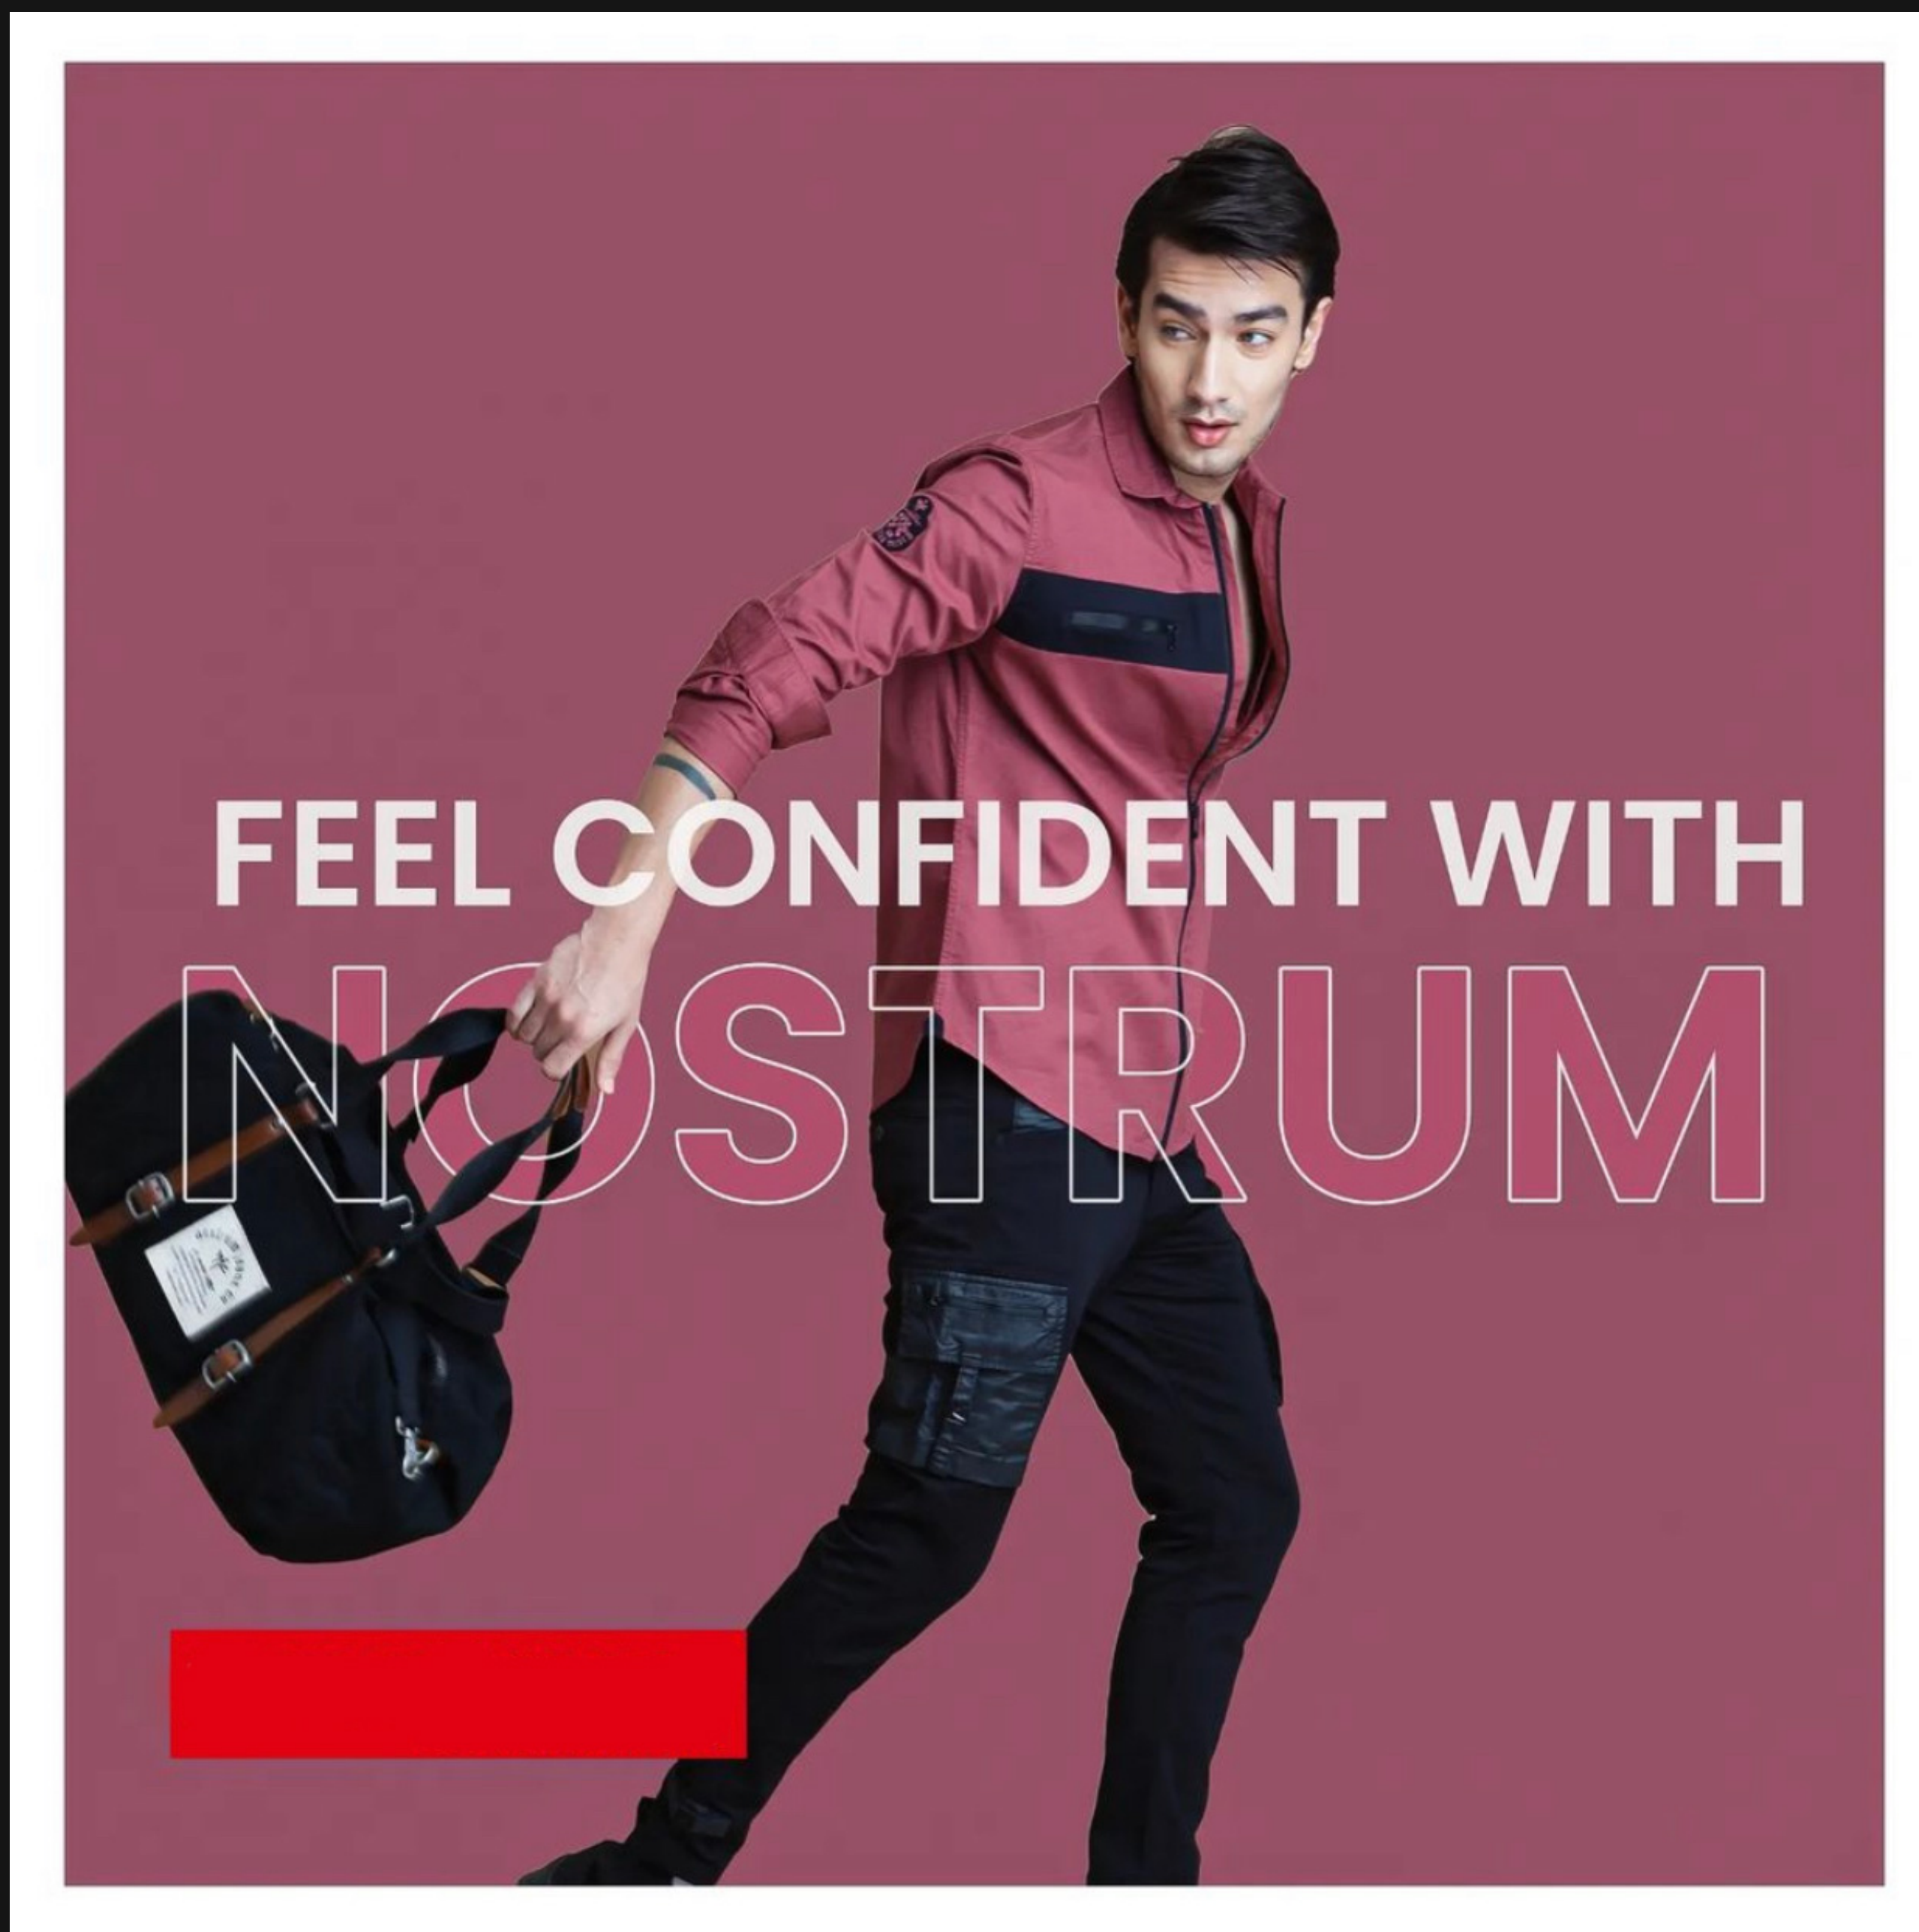

HAMIT

HEIGHT: 6'2" CHEST: 40" WAIST: 32 HIPS: 39 SHOE: 44 / 9 UK

EYE COLOR: BLUE HAIR COLOR: BLACK TOP SIZE: M BOTTOM SIZE: 32

AG.
MODELS