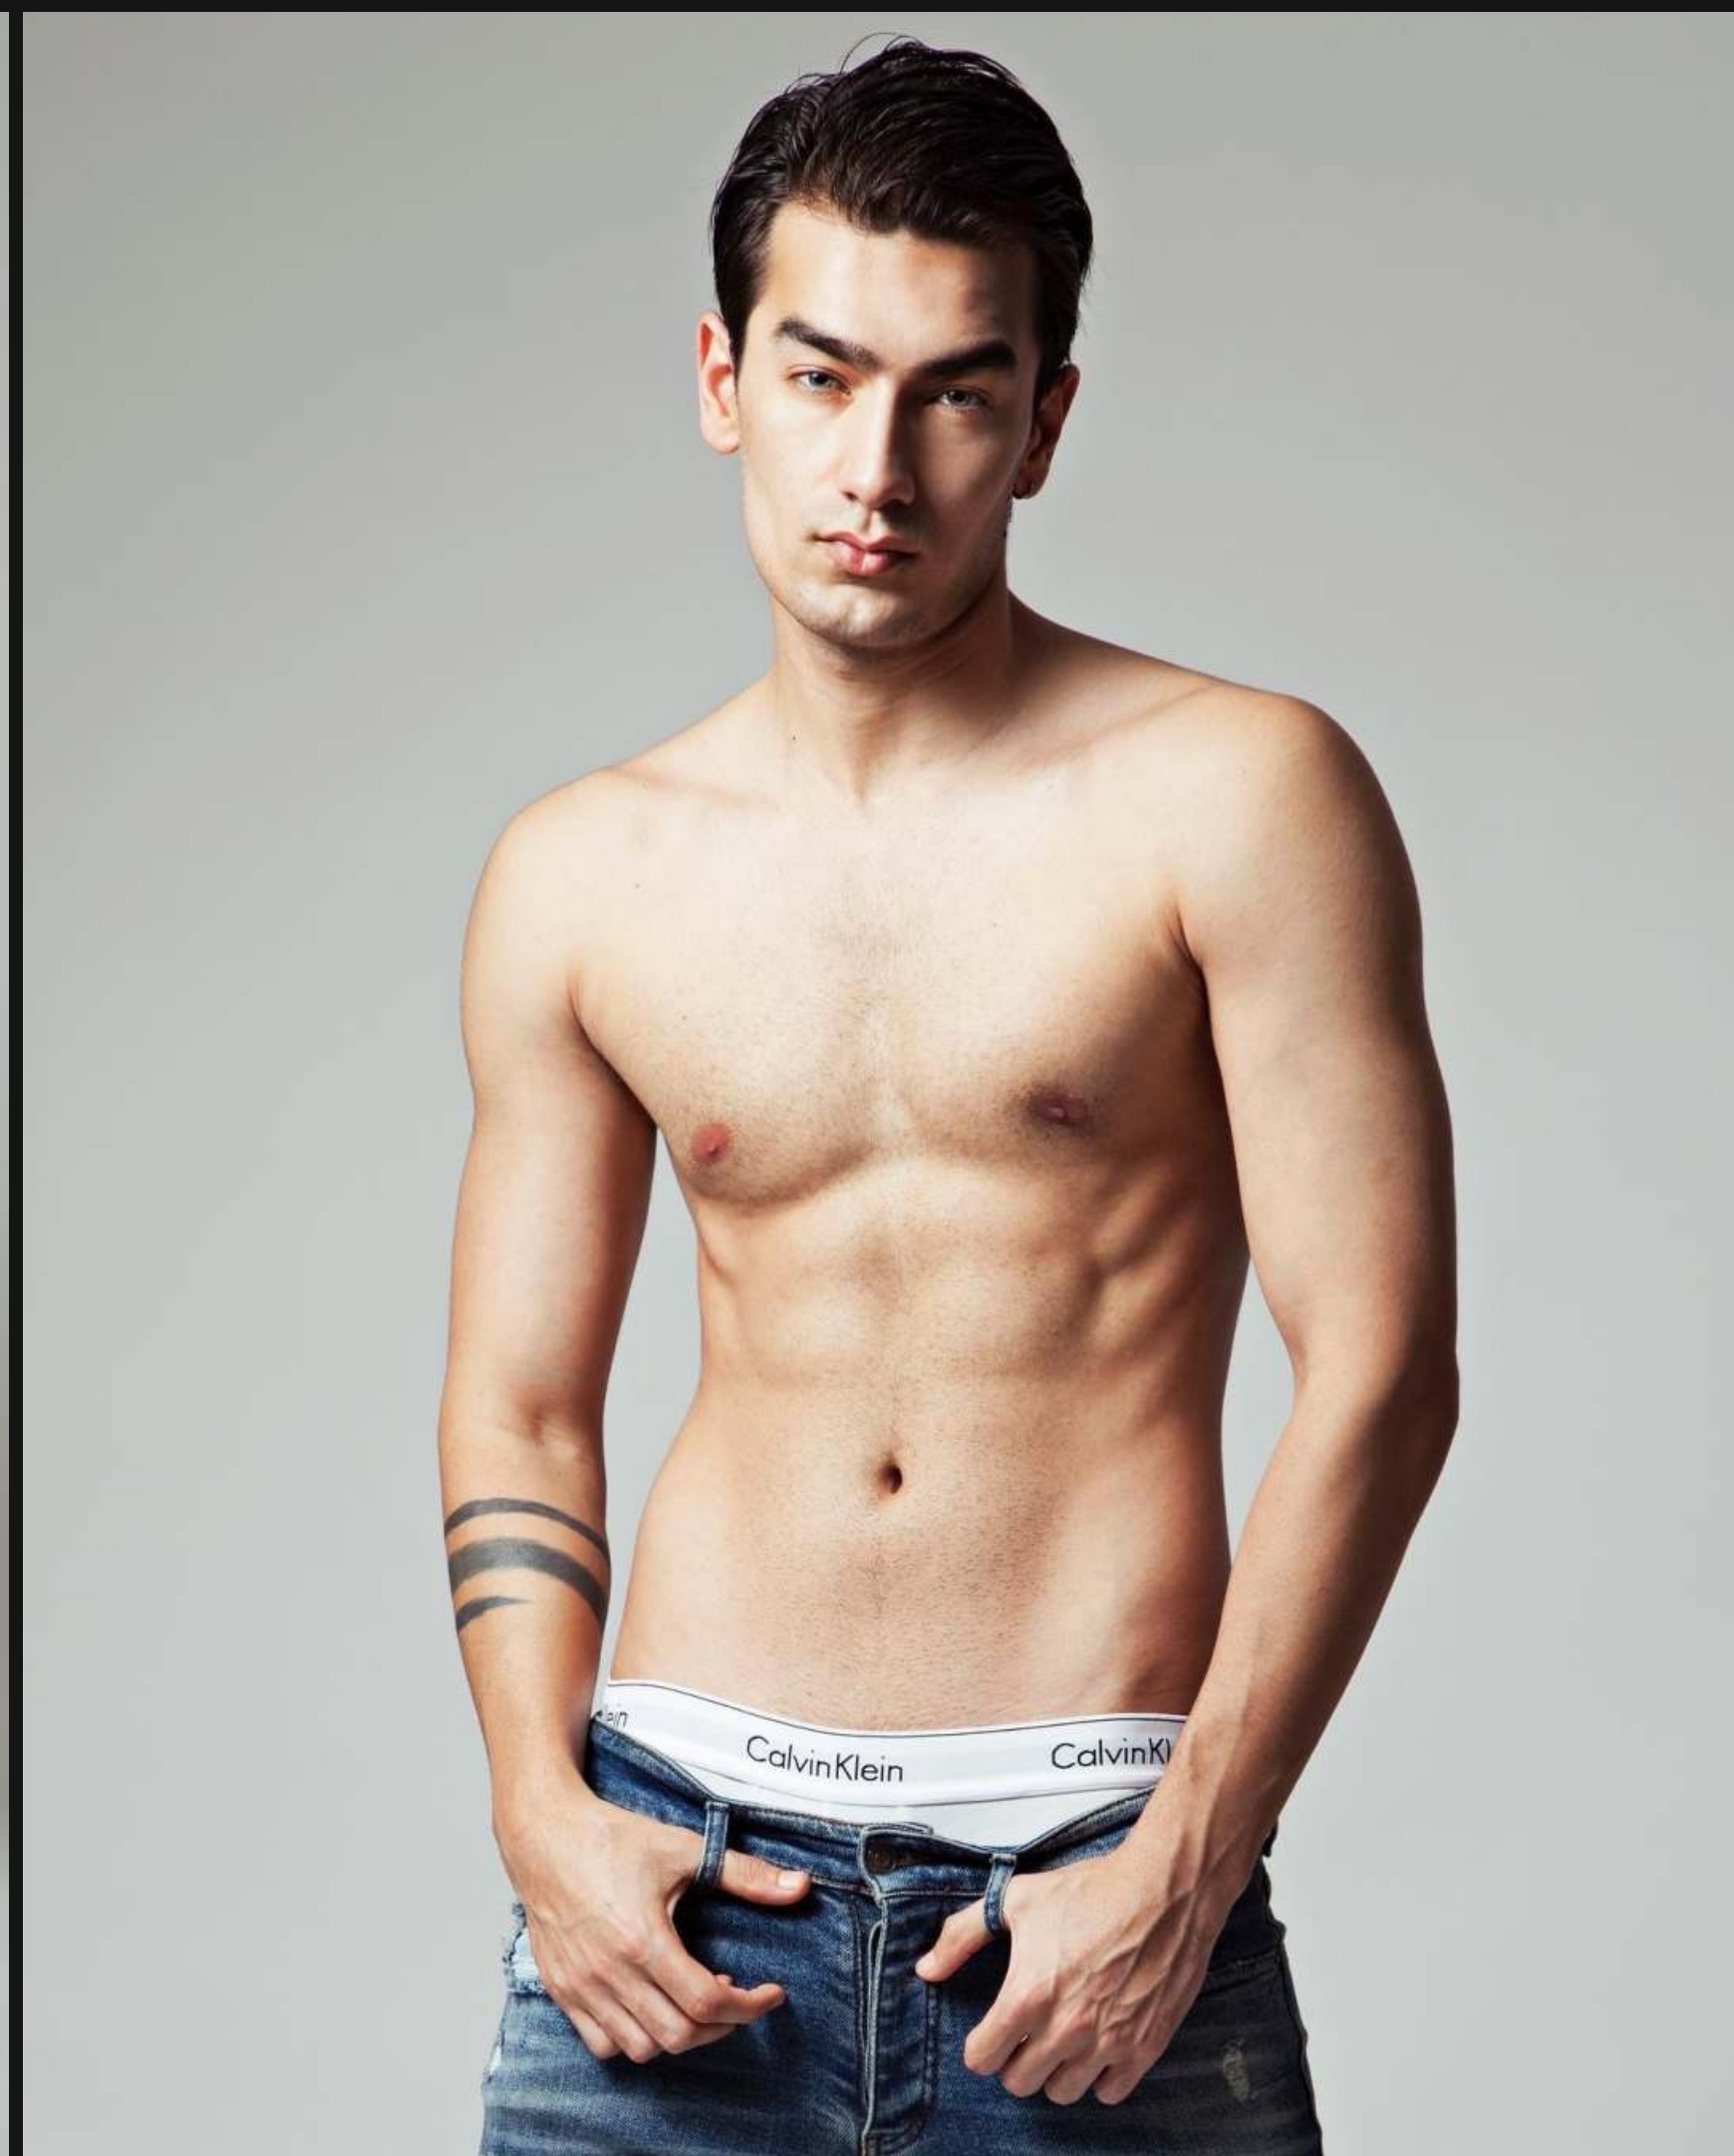

HAMIT

HEIGHT: 6'2" CHEST: 40" WAIST: 32 HIPS: 39 SHOE: 44 / 9 UK
EYE COLOR: BLUE HAIR COLOR: BLACK TOP SIZE: M BOTTOM SIZE: 32

AG.
MODELS