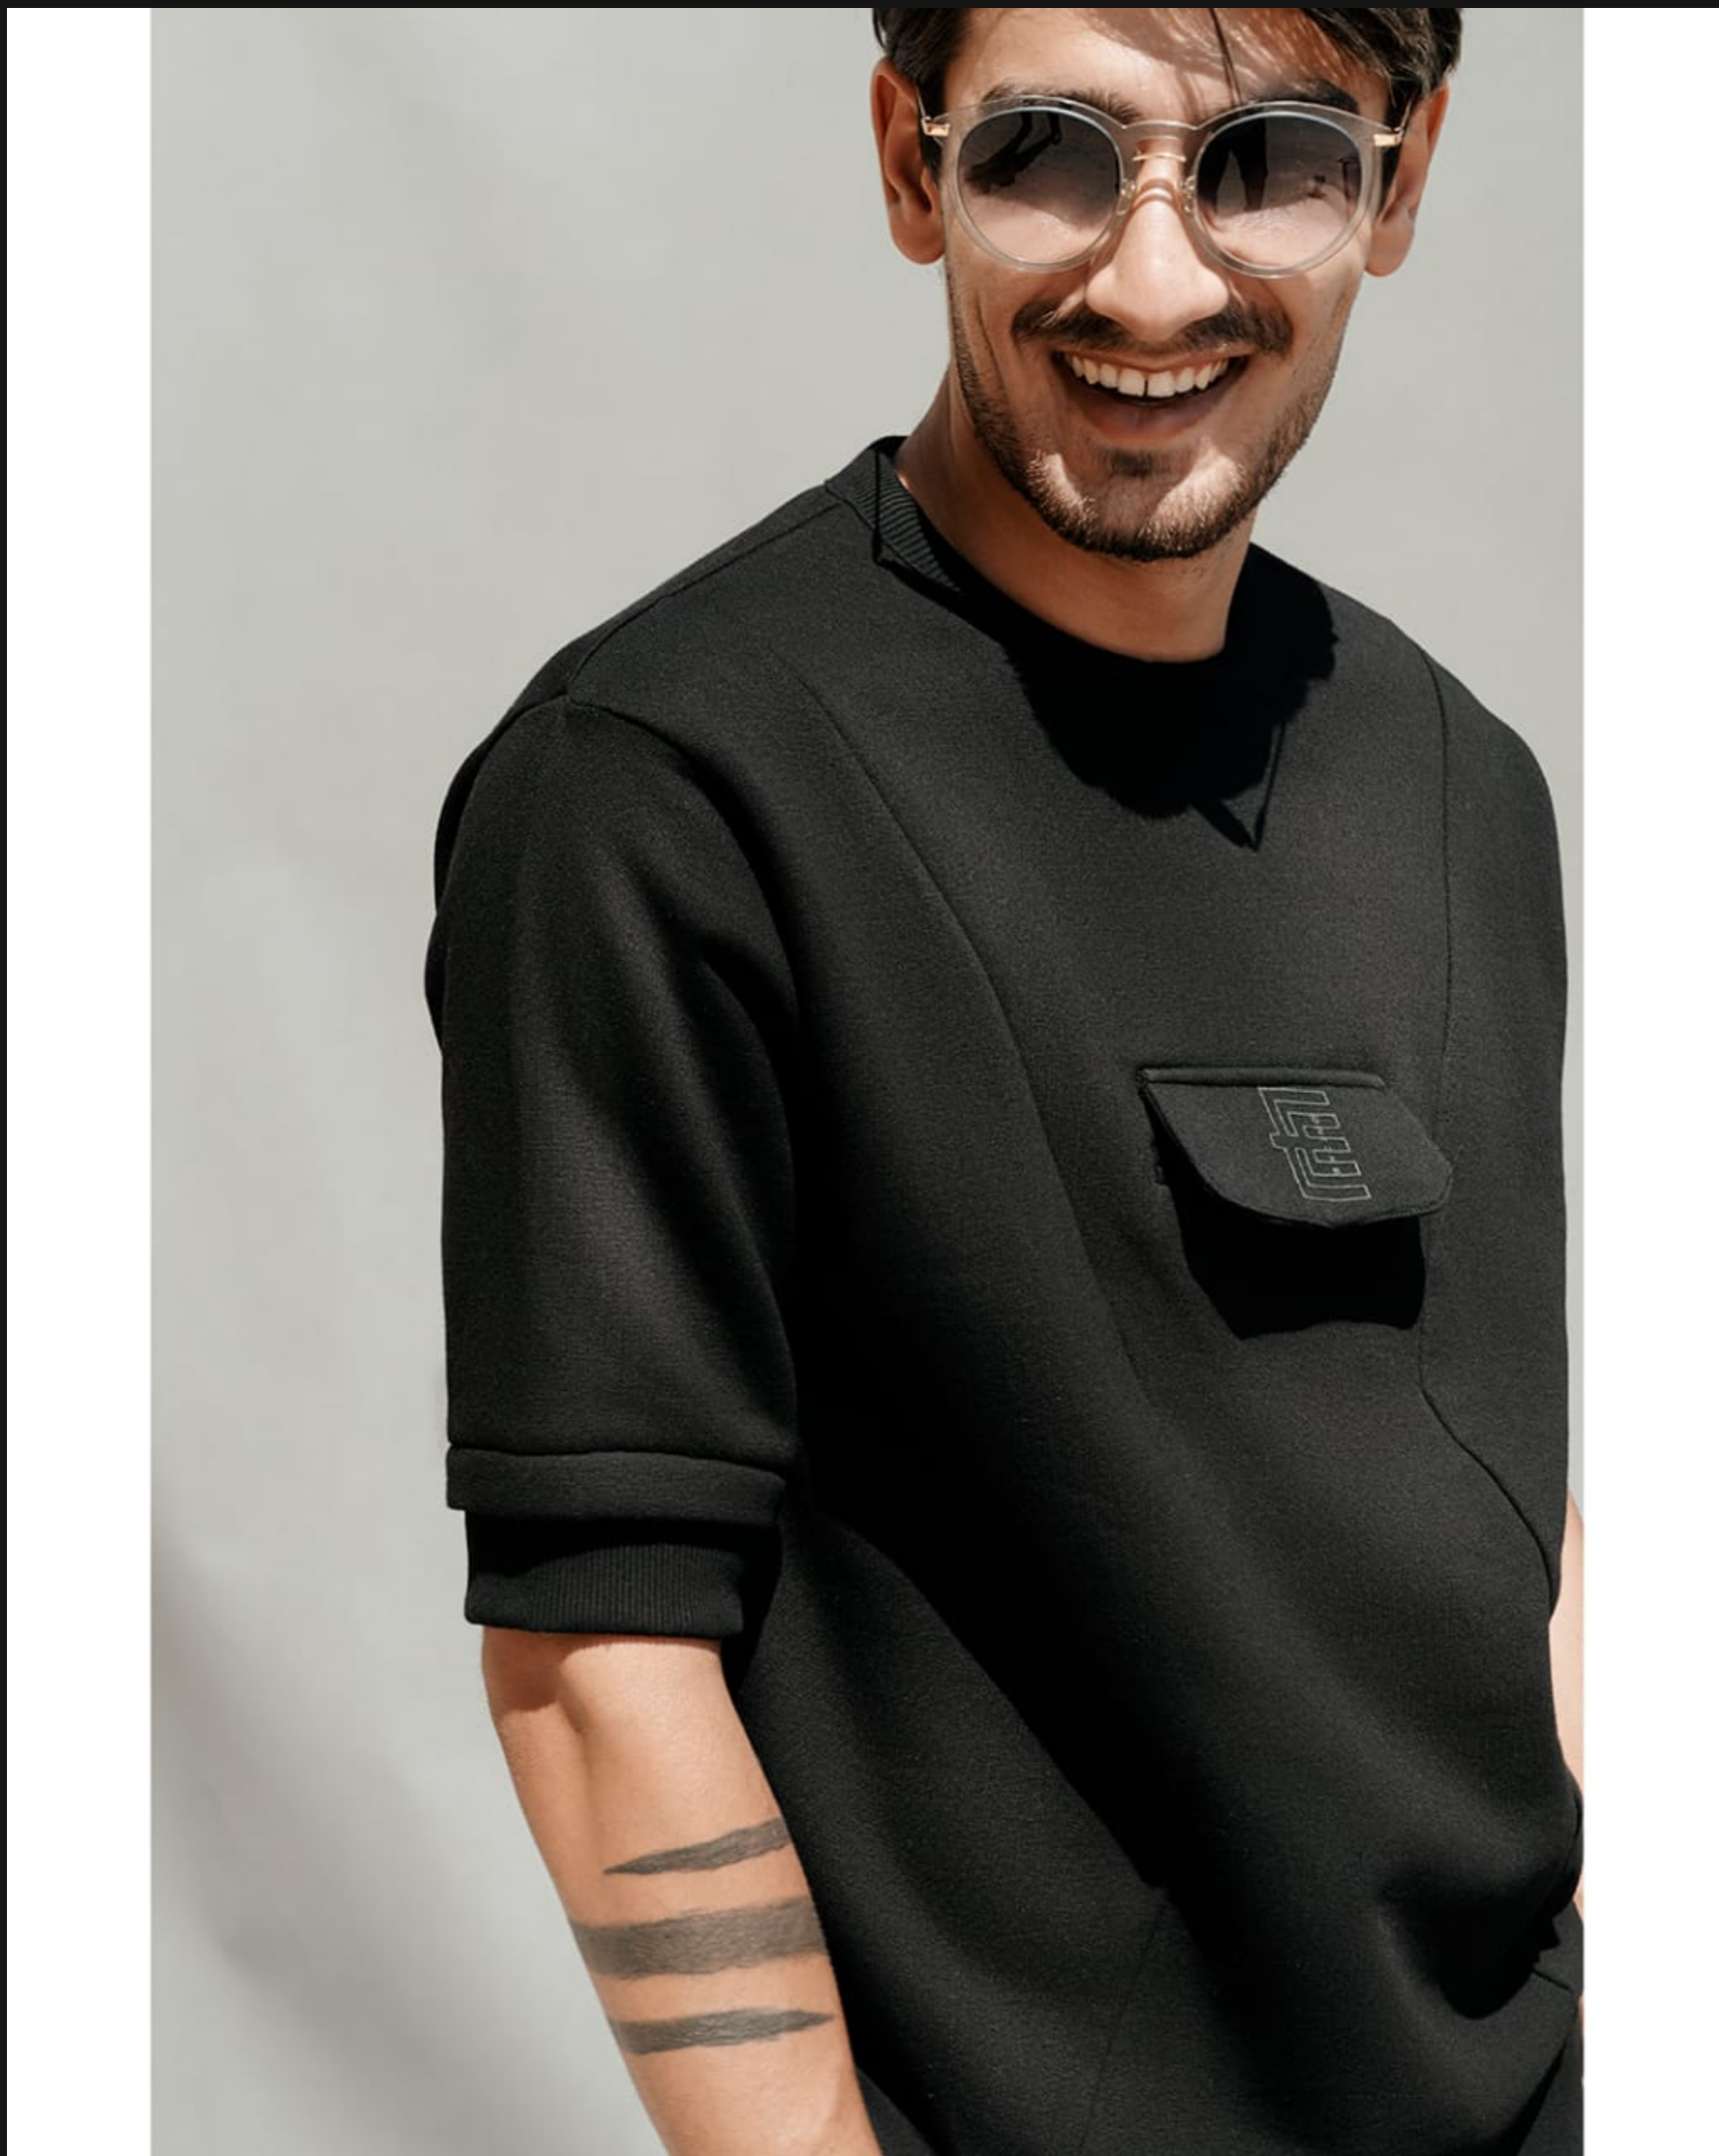

HAMIT

HEIGHT: 6'2" CHEST: 40" WAIST: 32 HIPS: 39 SHOE: 44 / 9 UK
EYE COLOR: BLUE HAIR COLOR: BLACK TOP SIZE: M BOTTOM SIZE: 32

AG.
MODELS