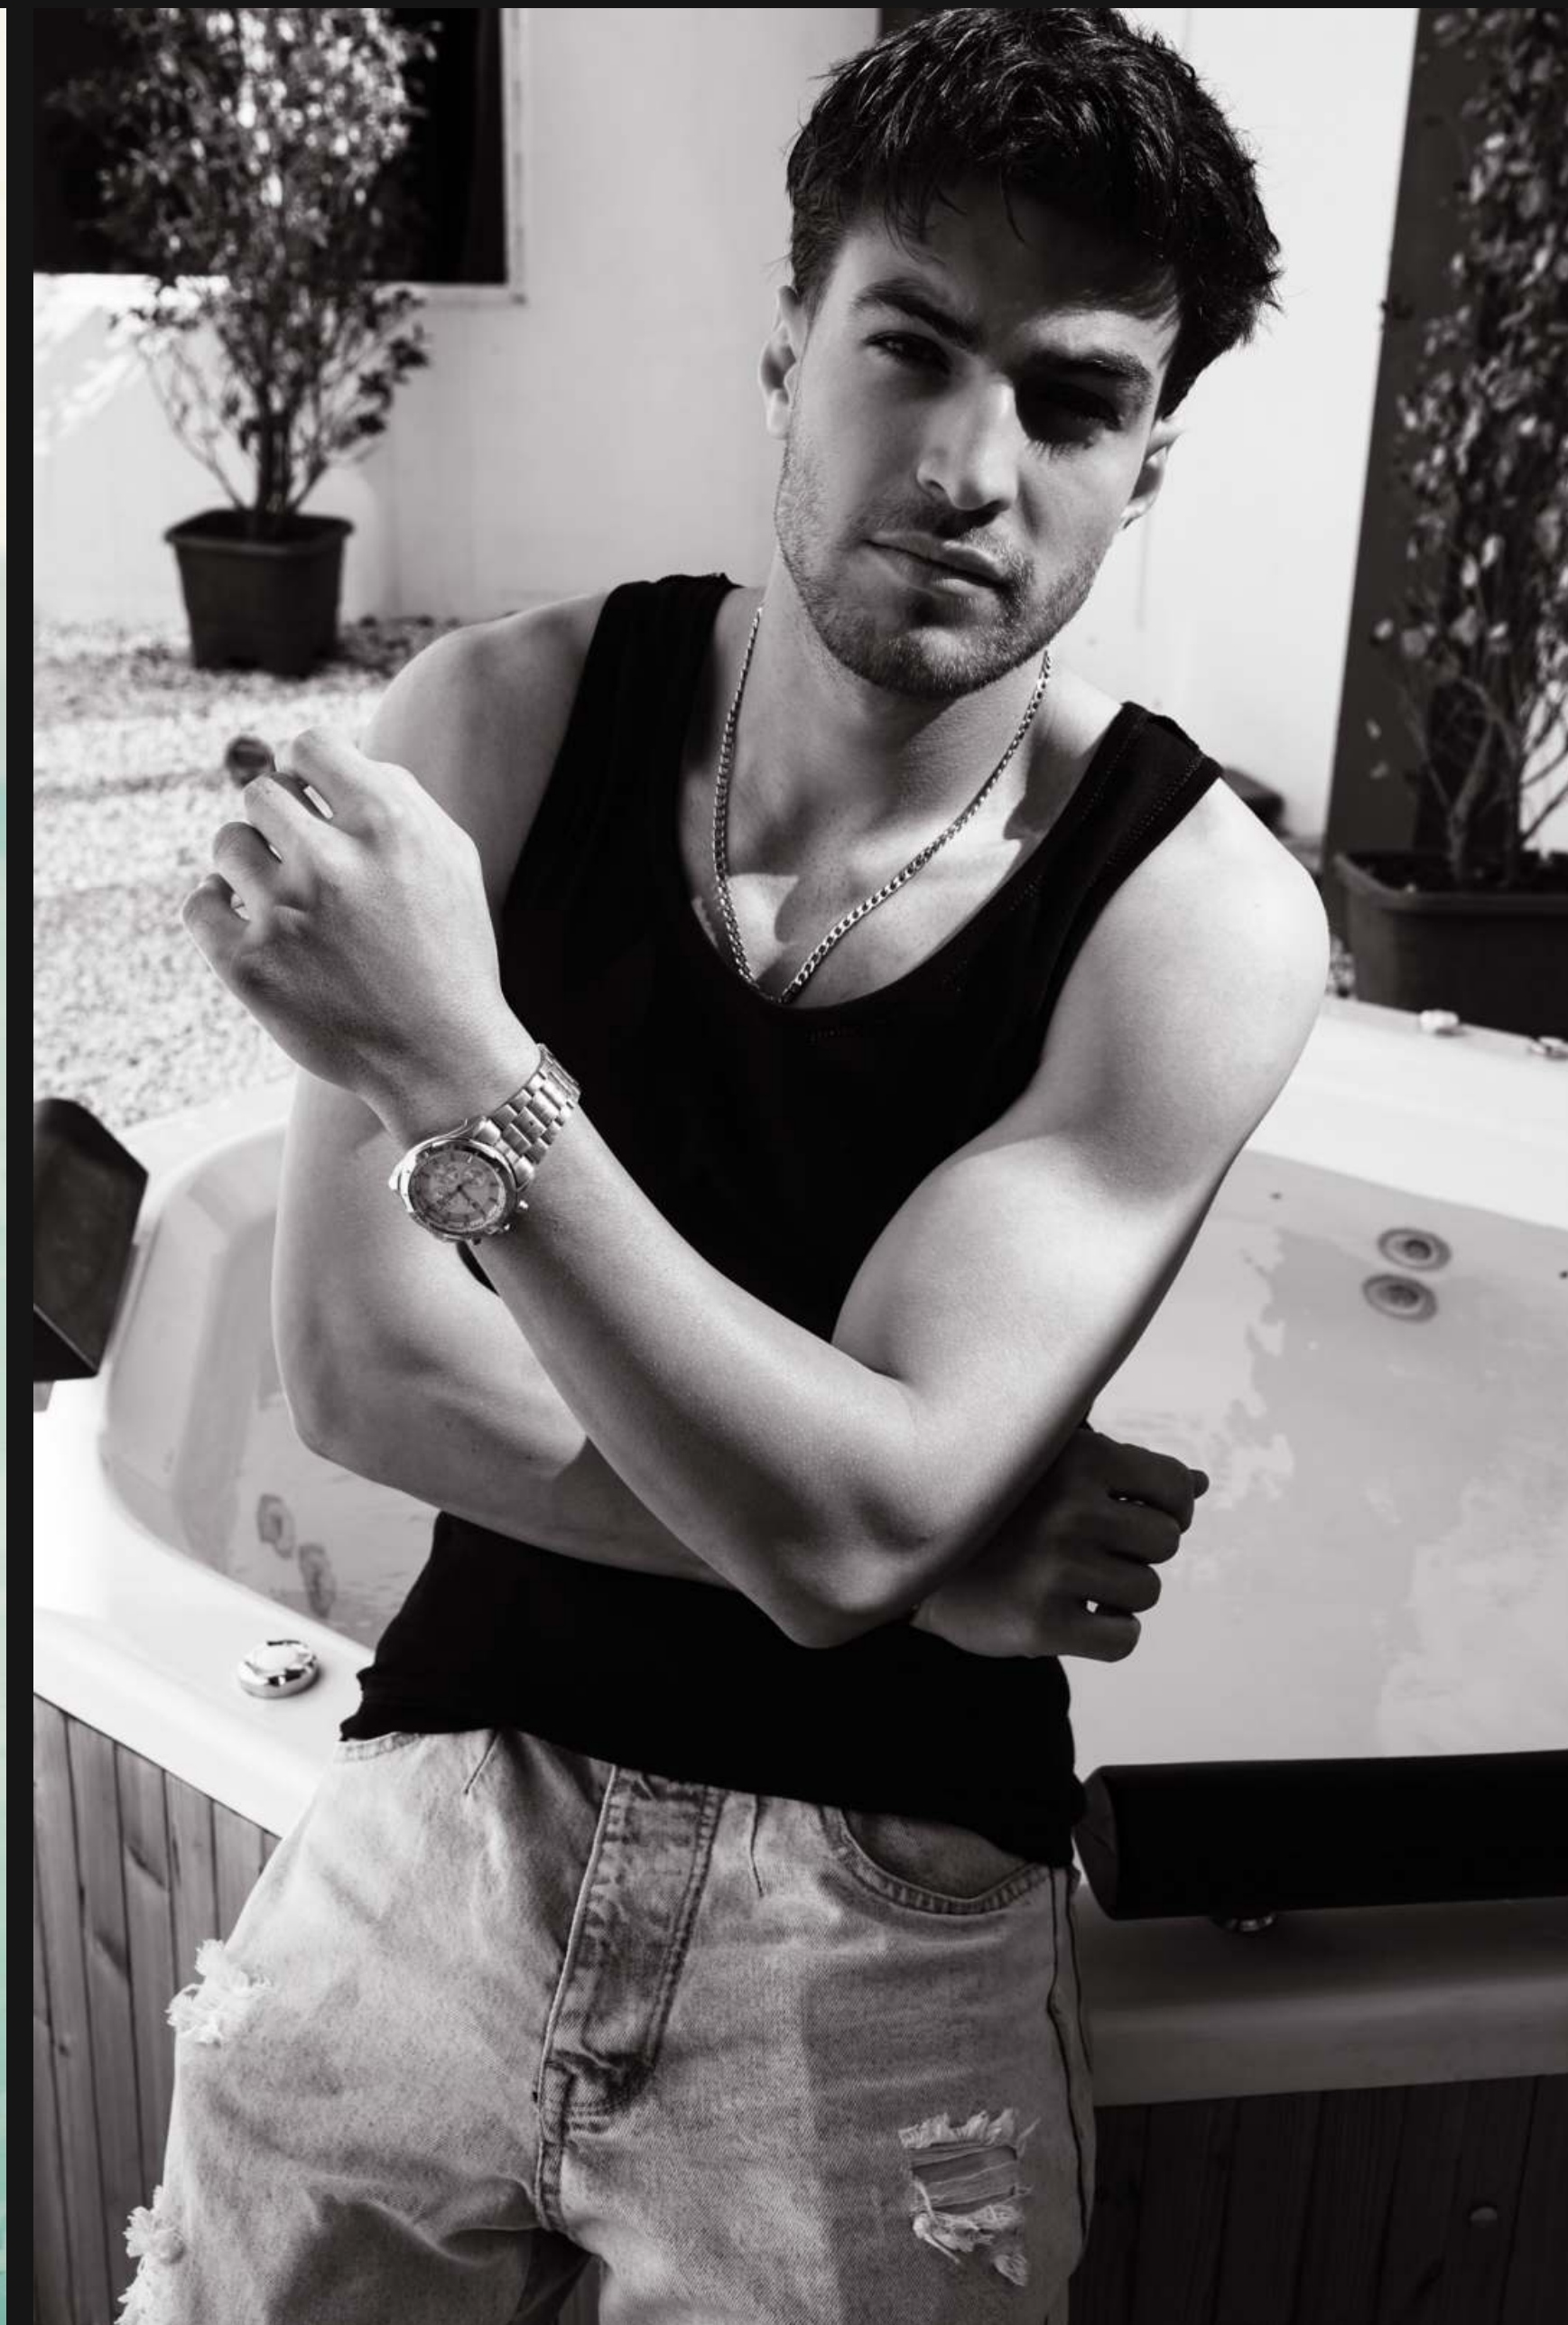

HOMER

HEIGHT: 6'0" CHEST: 40 WAIST: 32 HIPS: 39 SHOE: 44 / 9 UK

EYE COLOR: HAZELNUT HAIR COLOR: LIGHT BROWN TOP SIZE: M BOTTOM SIZE: 32

AG.
MODELS