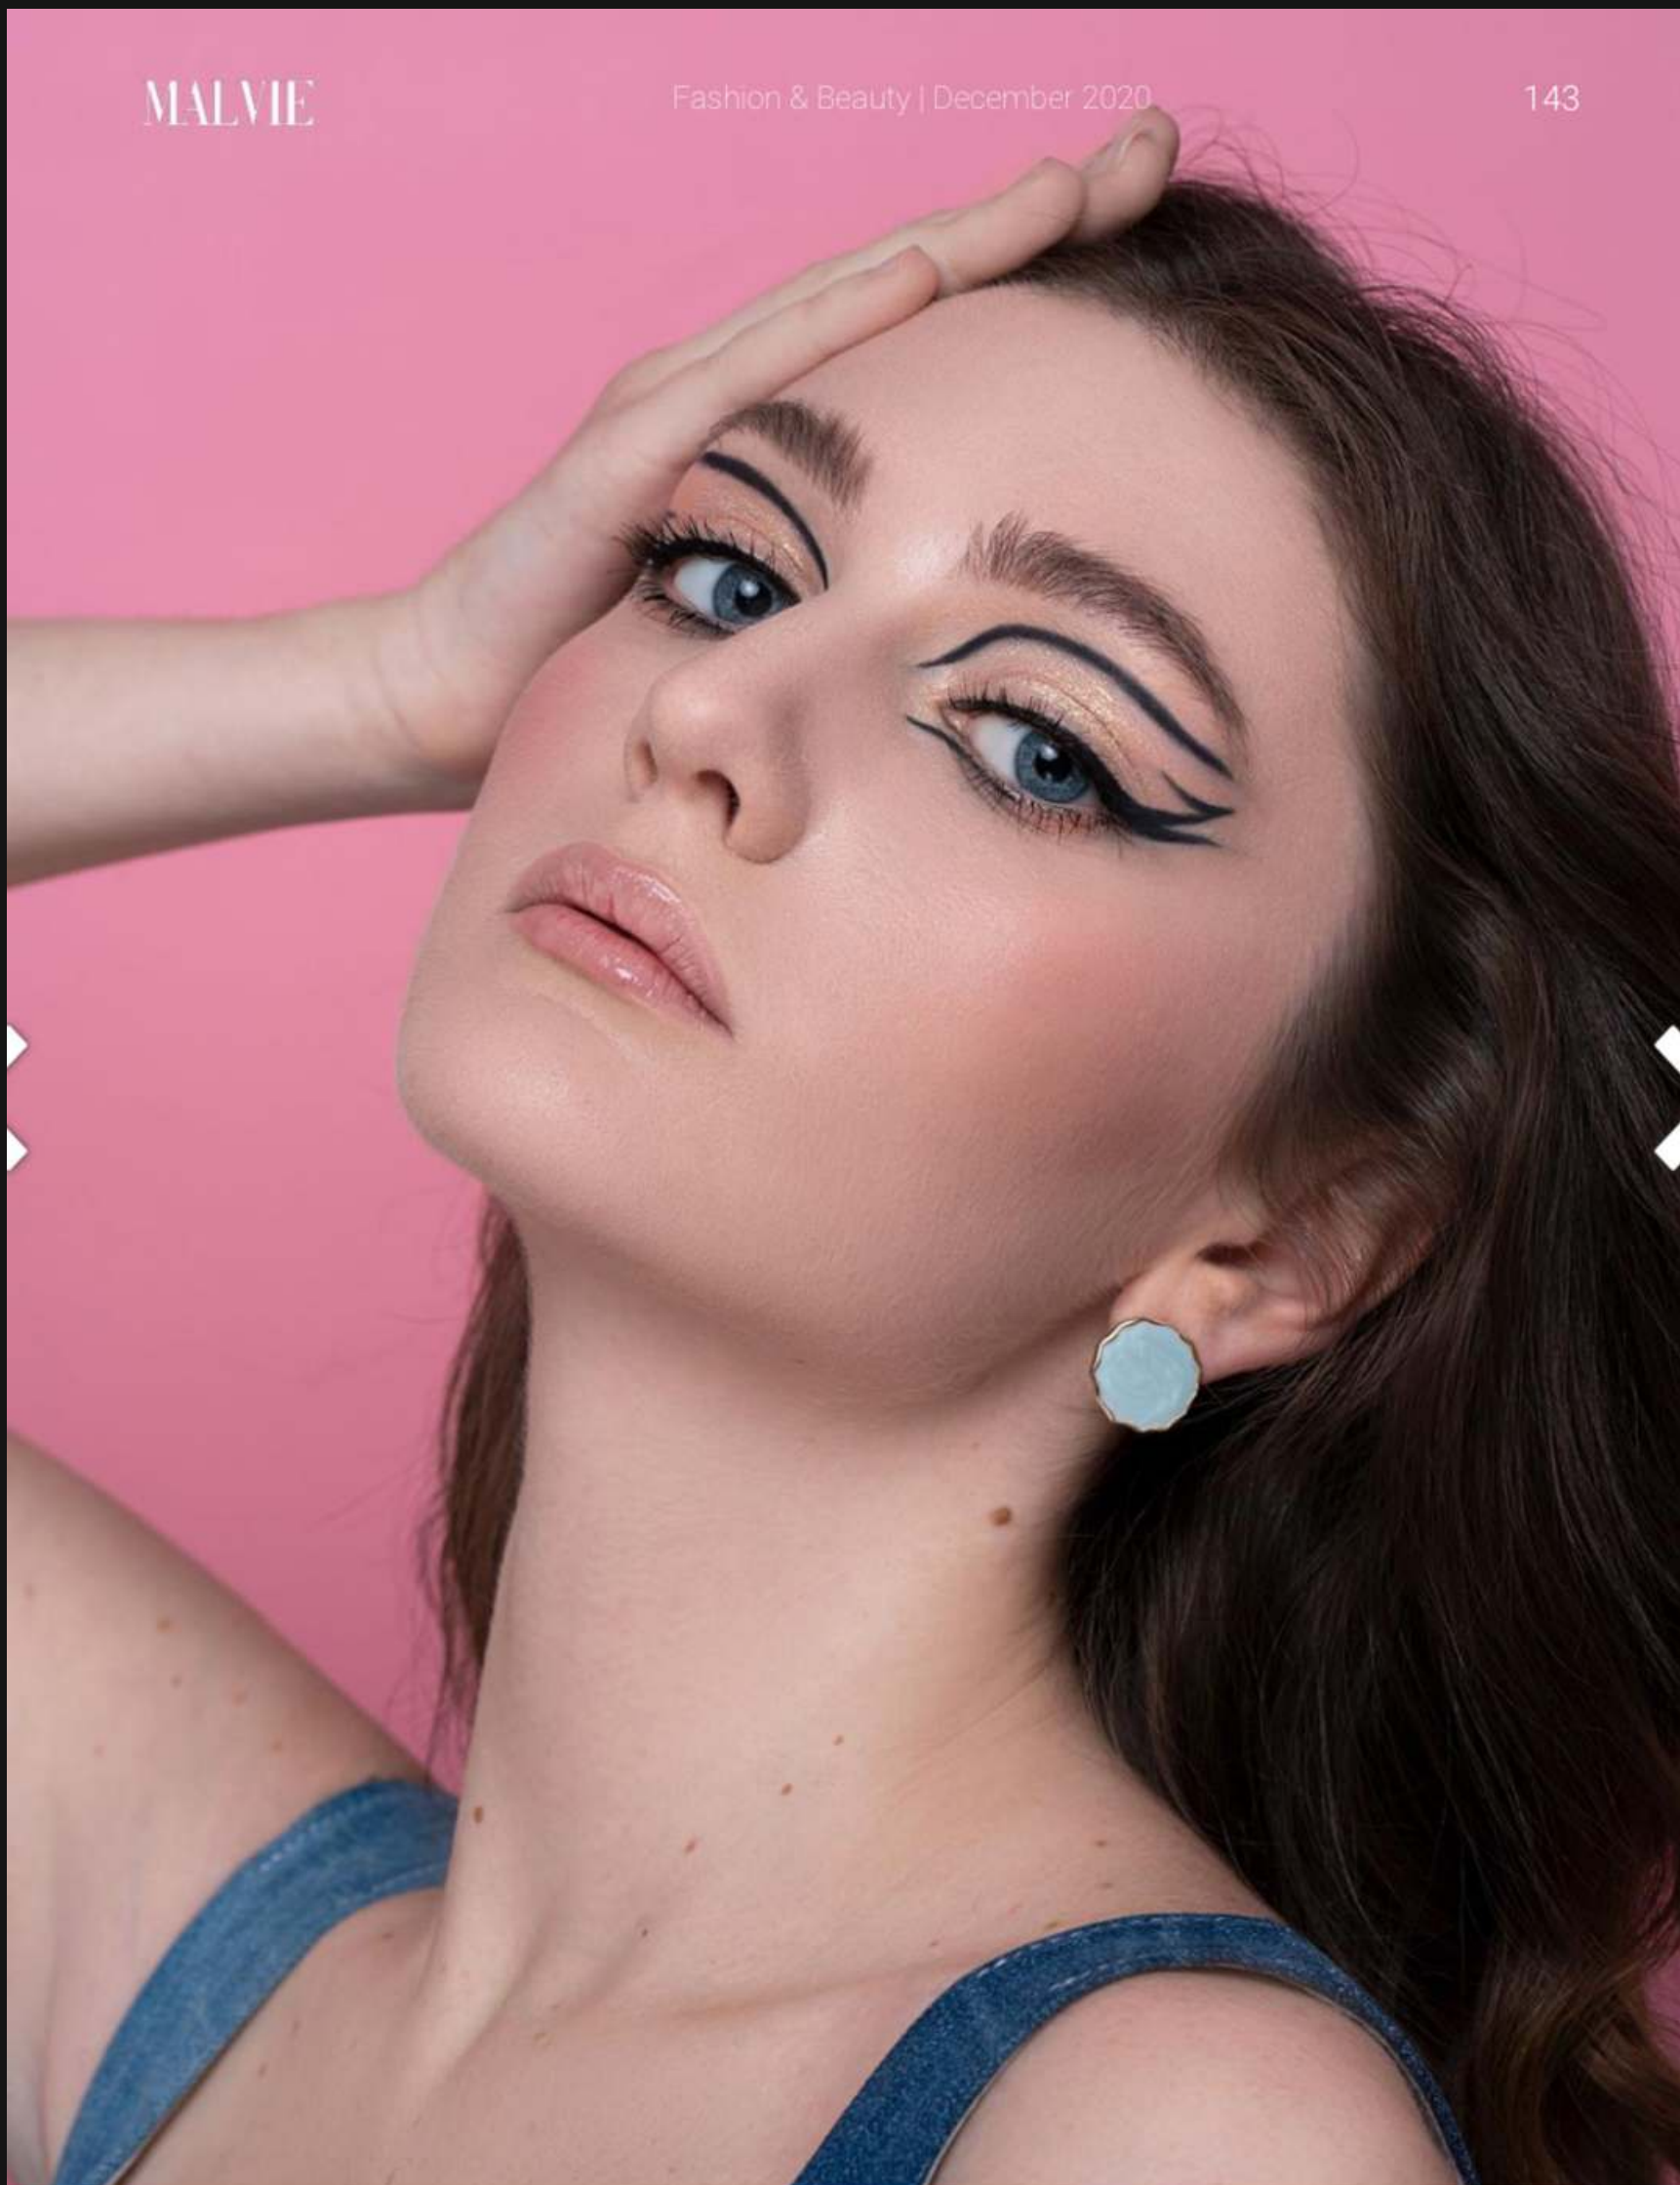

HEIGHT: 5'9" BUST: 36 B WAIST: 26 HIPS: 38.5 SHOE: 39/ 6.5 UK
EYE COLOR: BLUE HAIR COLOR: LIGHT BROWN

AG.
MODELS

KRISTINA

HEIGHT: 5'9" BUST: 36 B WAIST: 26 HIPS: 38.5 SHOE: 39/ 6.5 UK
EYE COLOR: BLUE HAIR COLOR: LIGHT BROWN