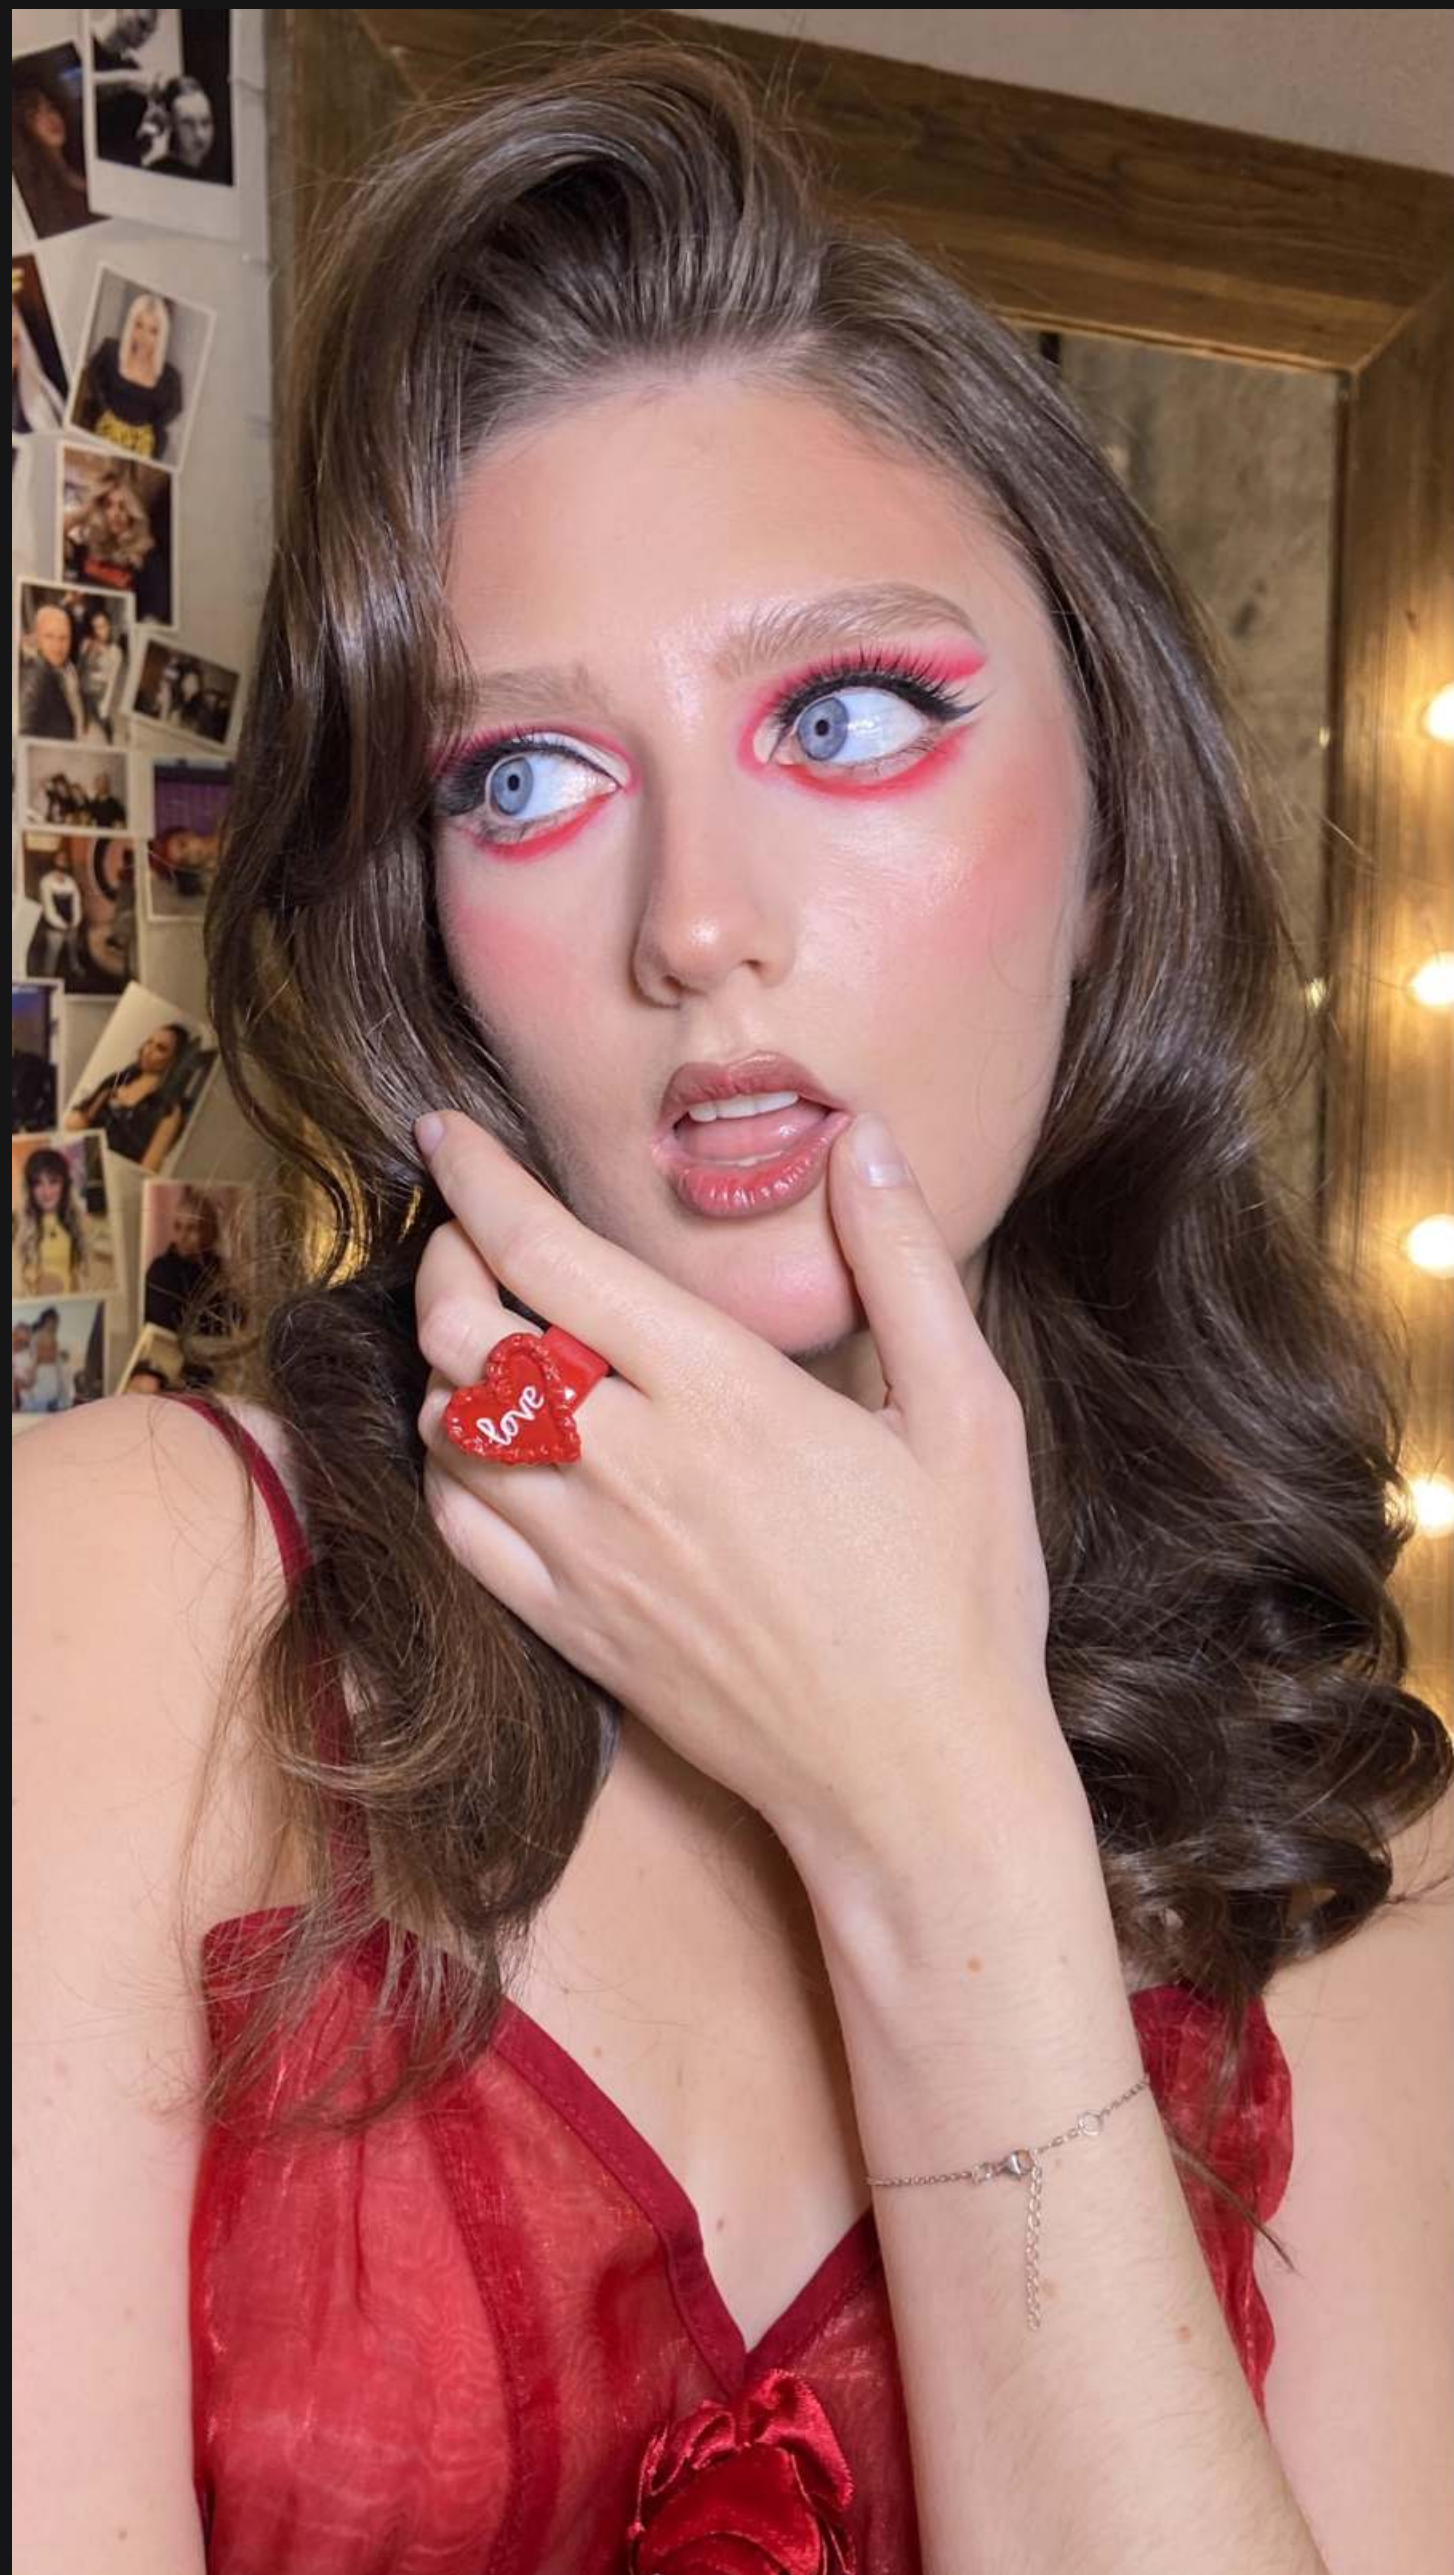

KRISTINA

HEIGHT: 5'9" BUST: 36 B WAIST: 26 HIPS: 38.5 SHOE: 39/ 6.5 UK
EYE COLOR: BLUE HAIR COLOR: LIGHT BROWN

AG.
MODELS