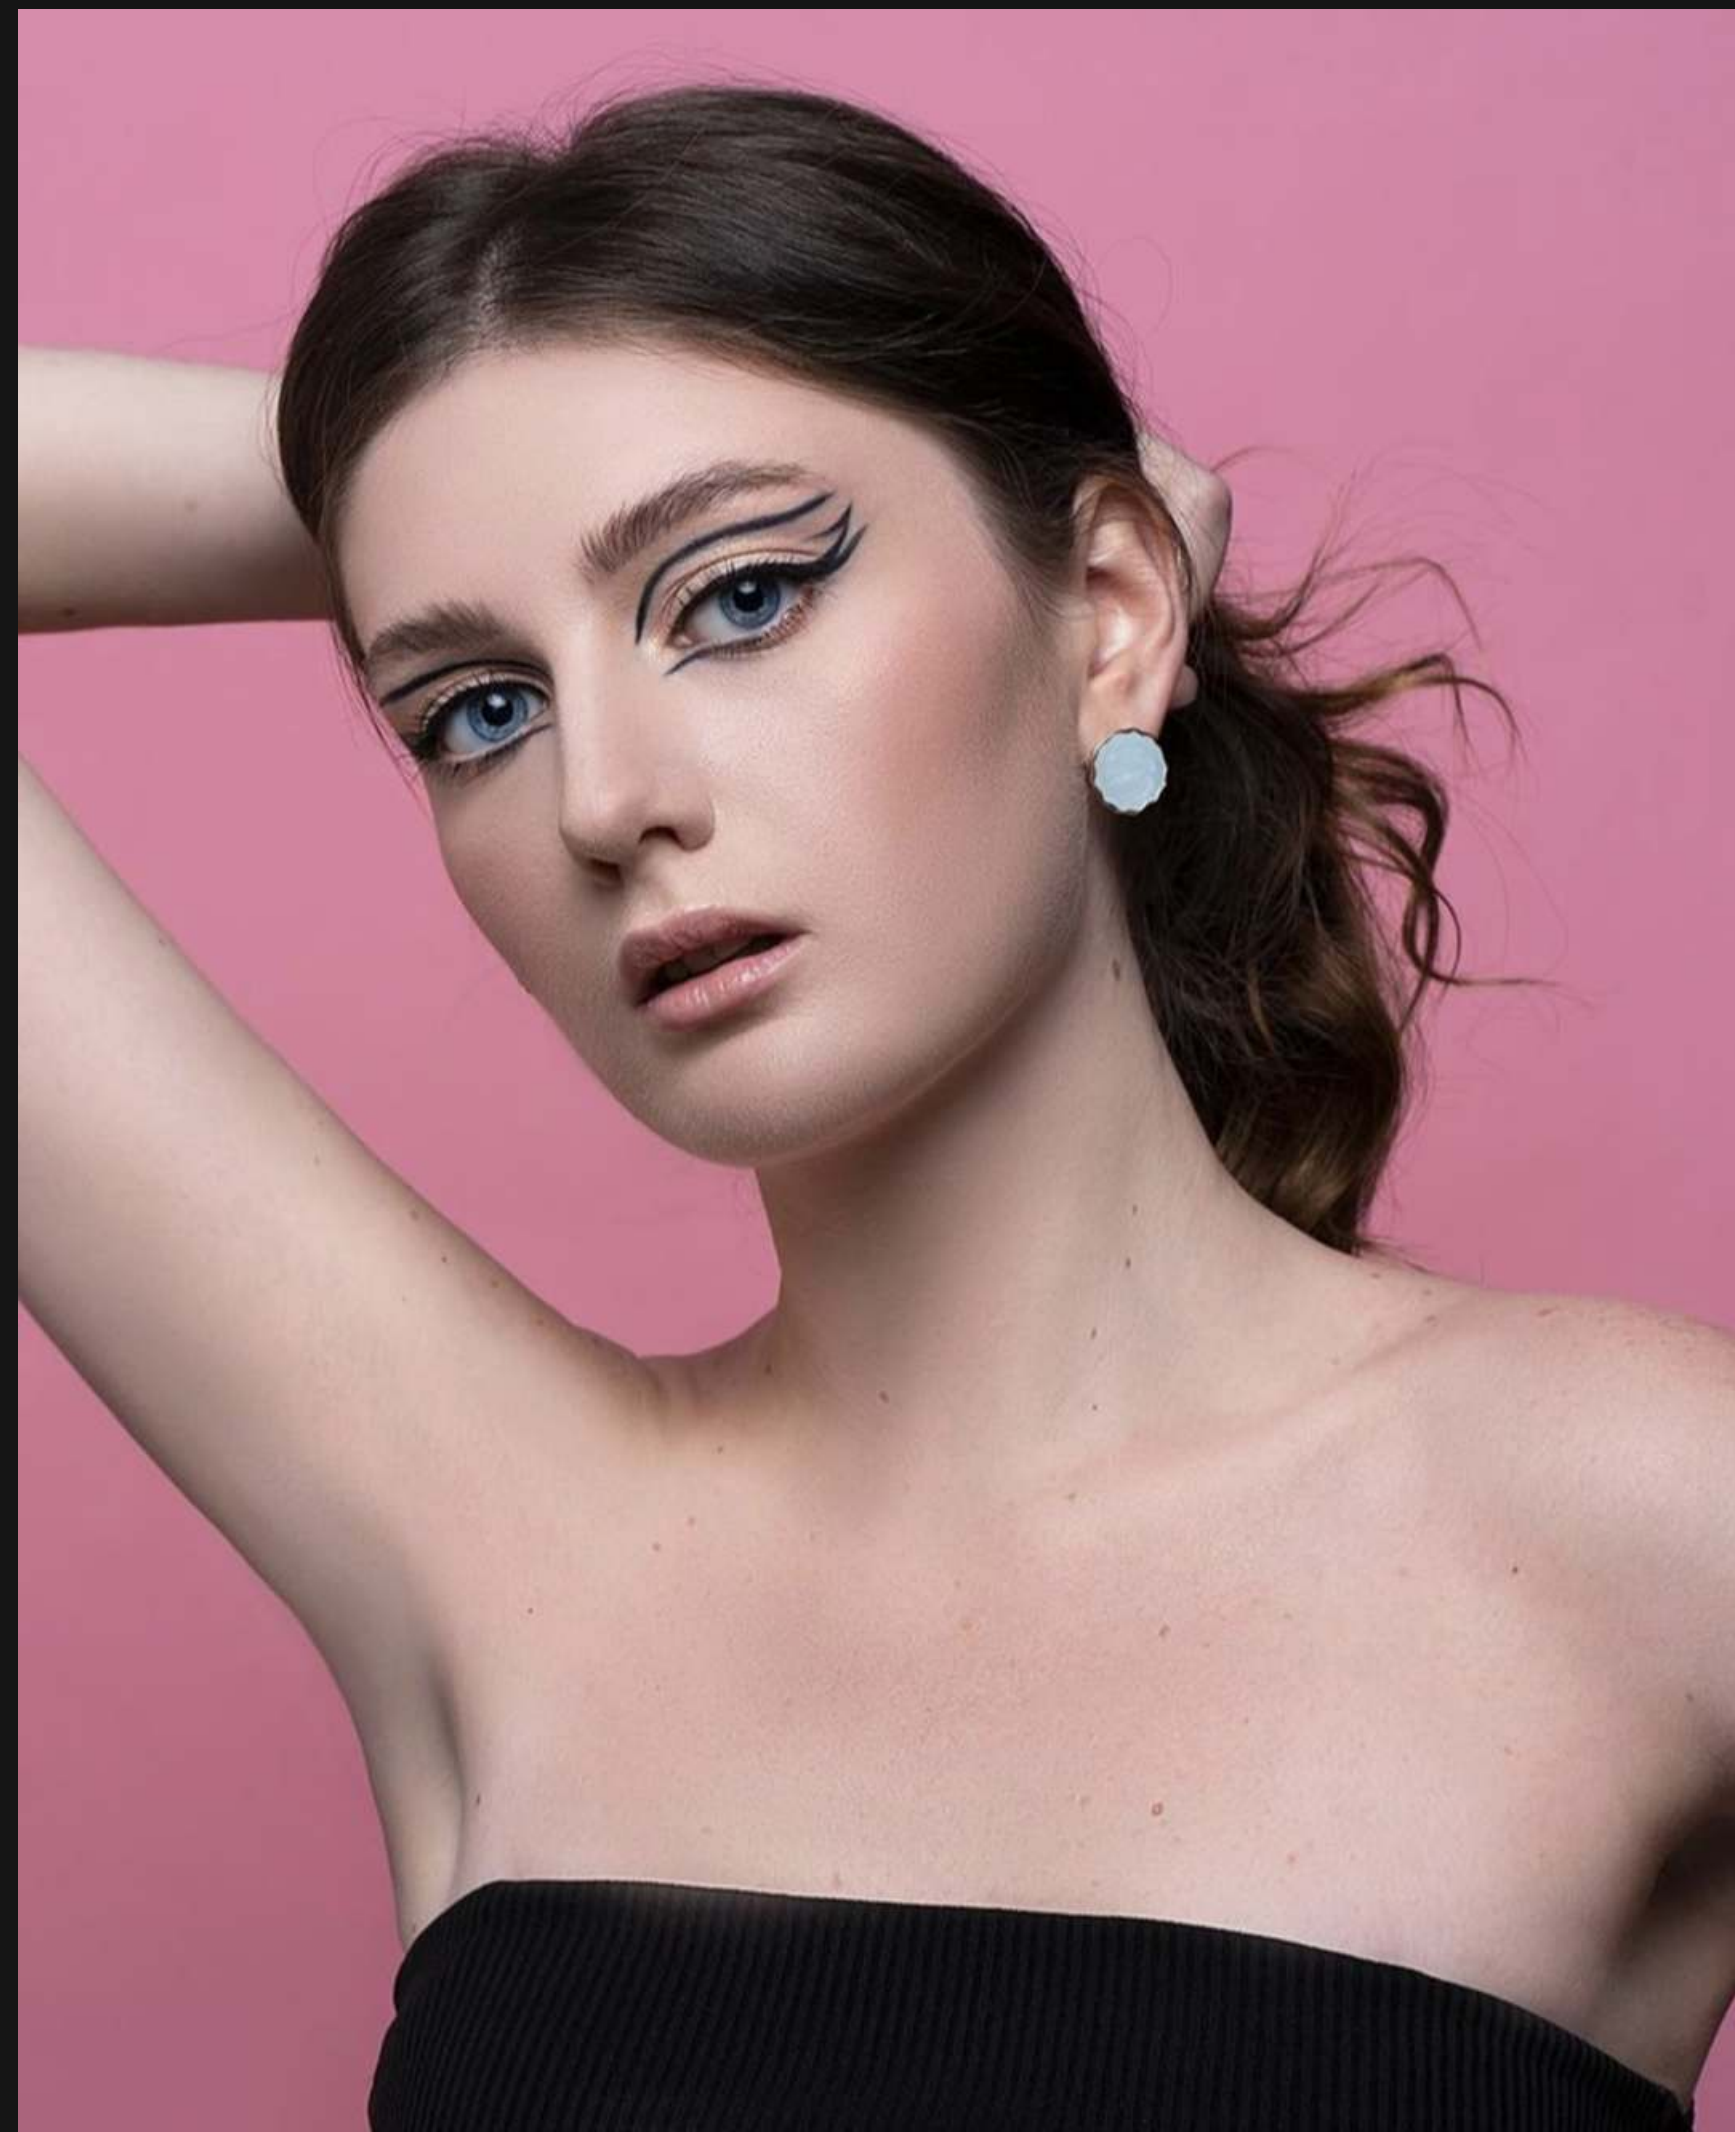

KRISTINA

HEIGHT: 5'9" BUST: 36 B WAIST: 26 HIPS: 38.5 SHOE: 39/ 6.5 UK
EYE COLOR: BLUE HAIR COLOR: LIGHT BROWN

AG.
MODELS