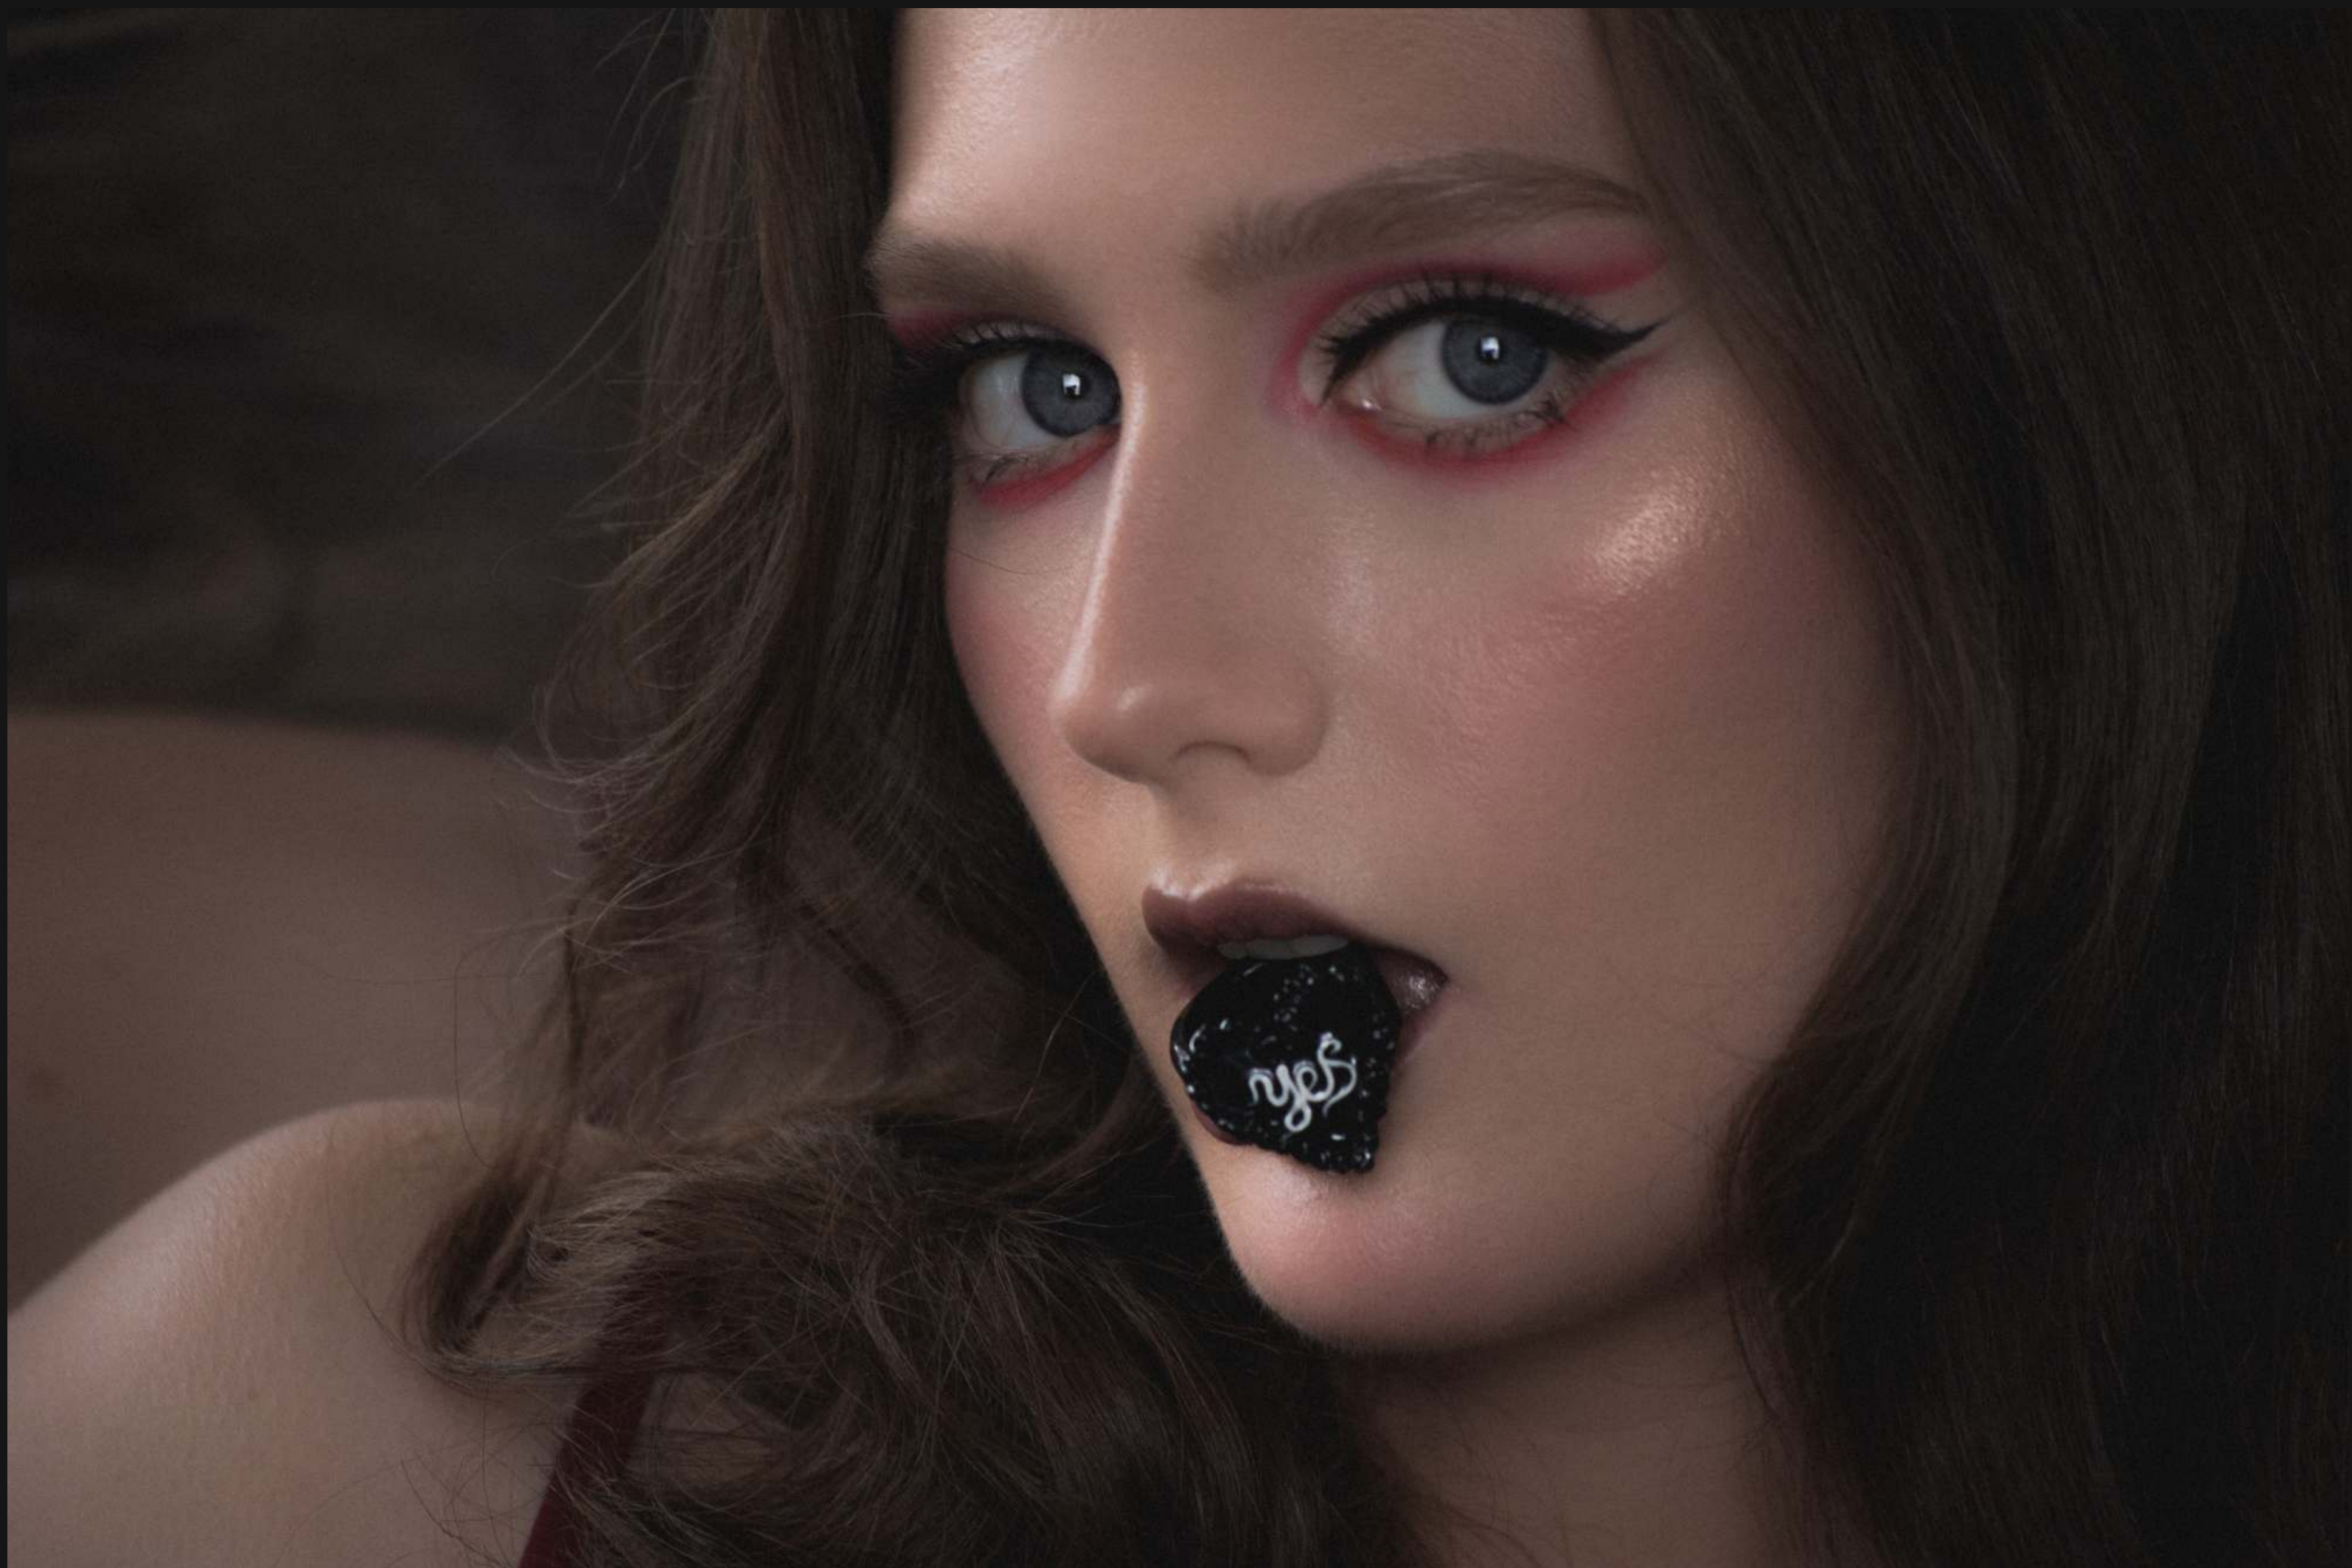

KRISTINA

HEIGHT: 5'9" BUST: 36 B WAIST: 26 HIPS: 38.5 SHOE: 39/ 6.5 UK
EYE COLOR: BLUE HAIR COLOR: LIGHT BROWN

AG.
MODELS