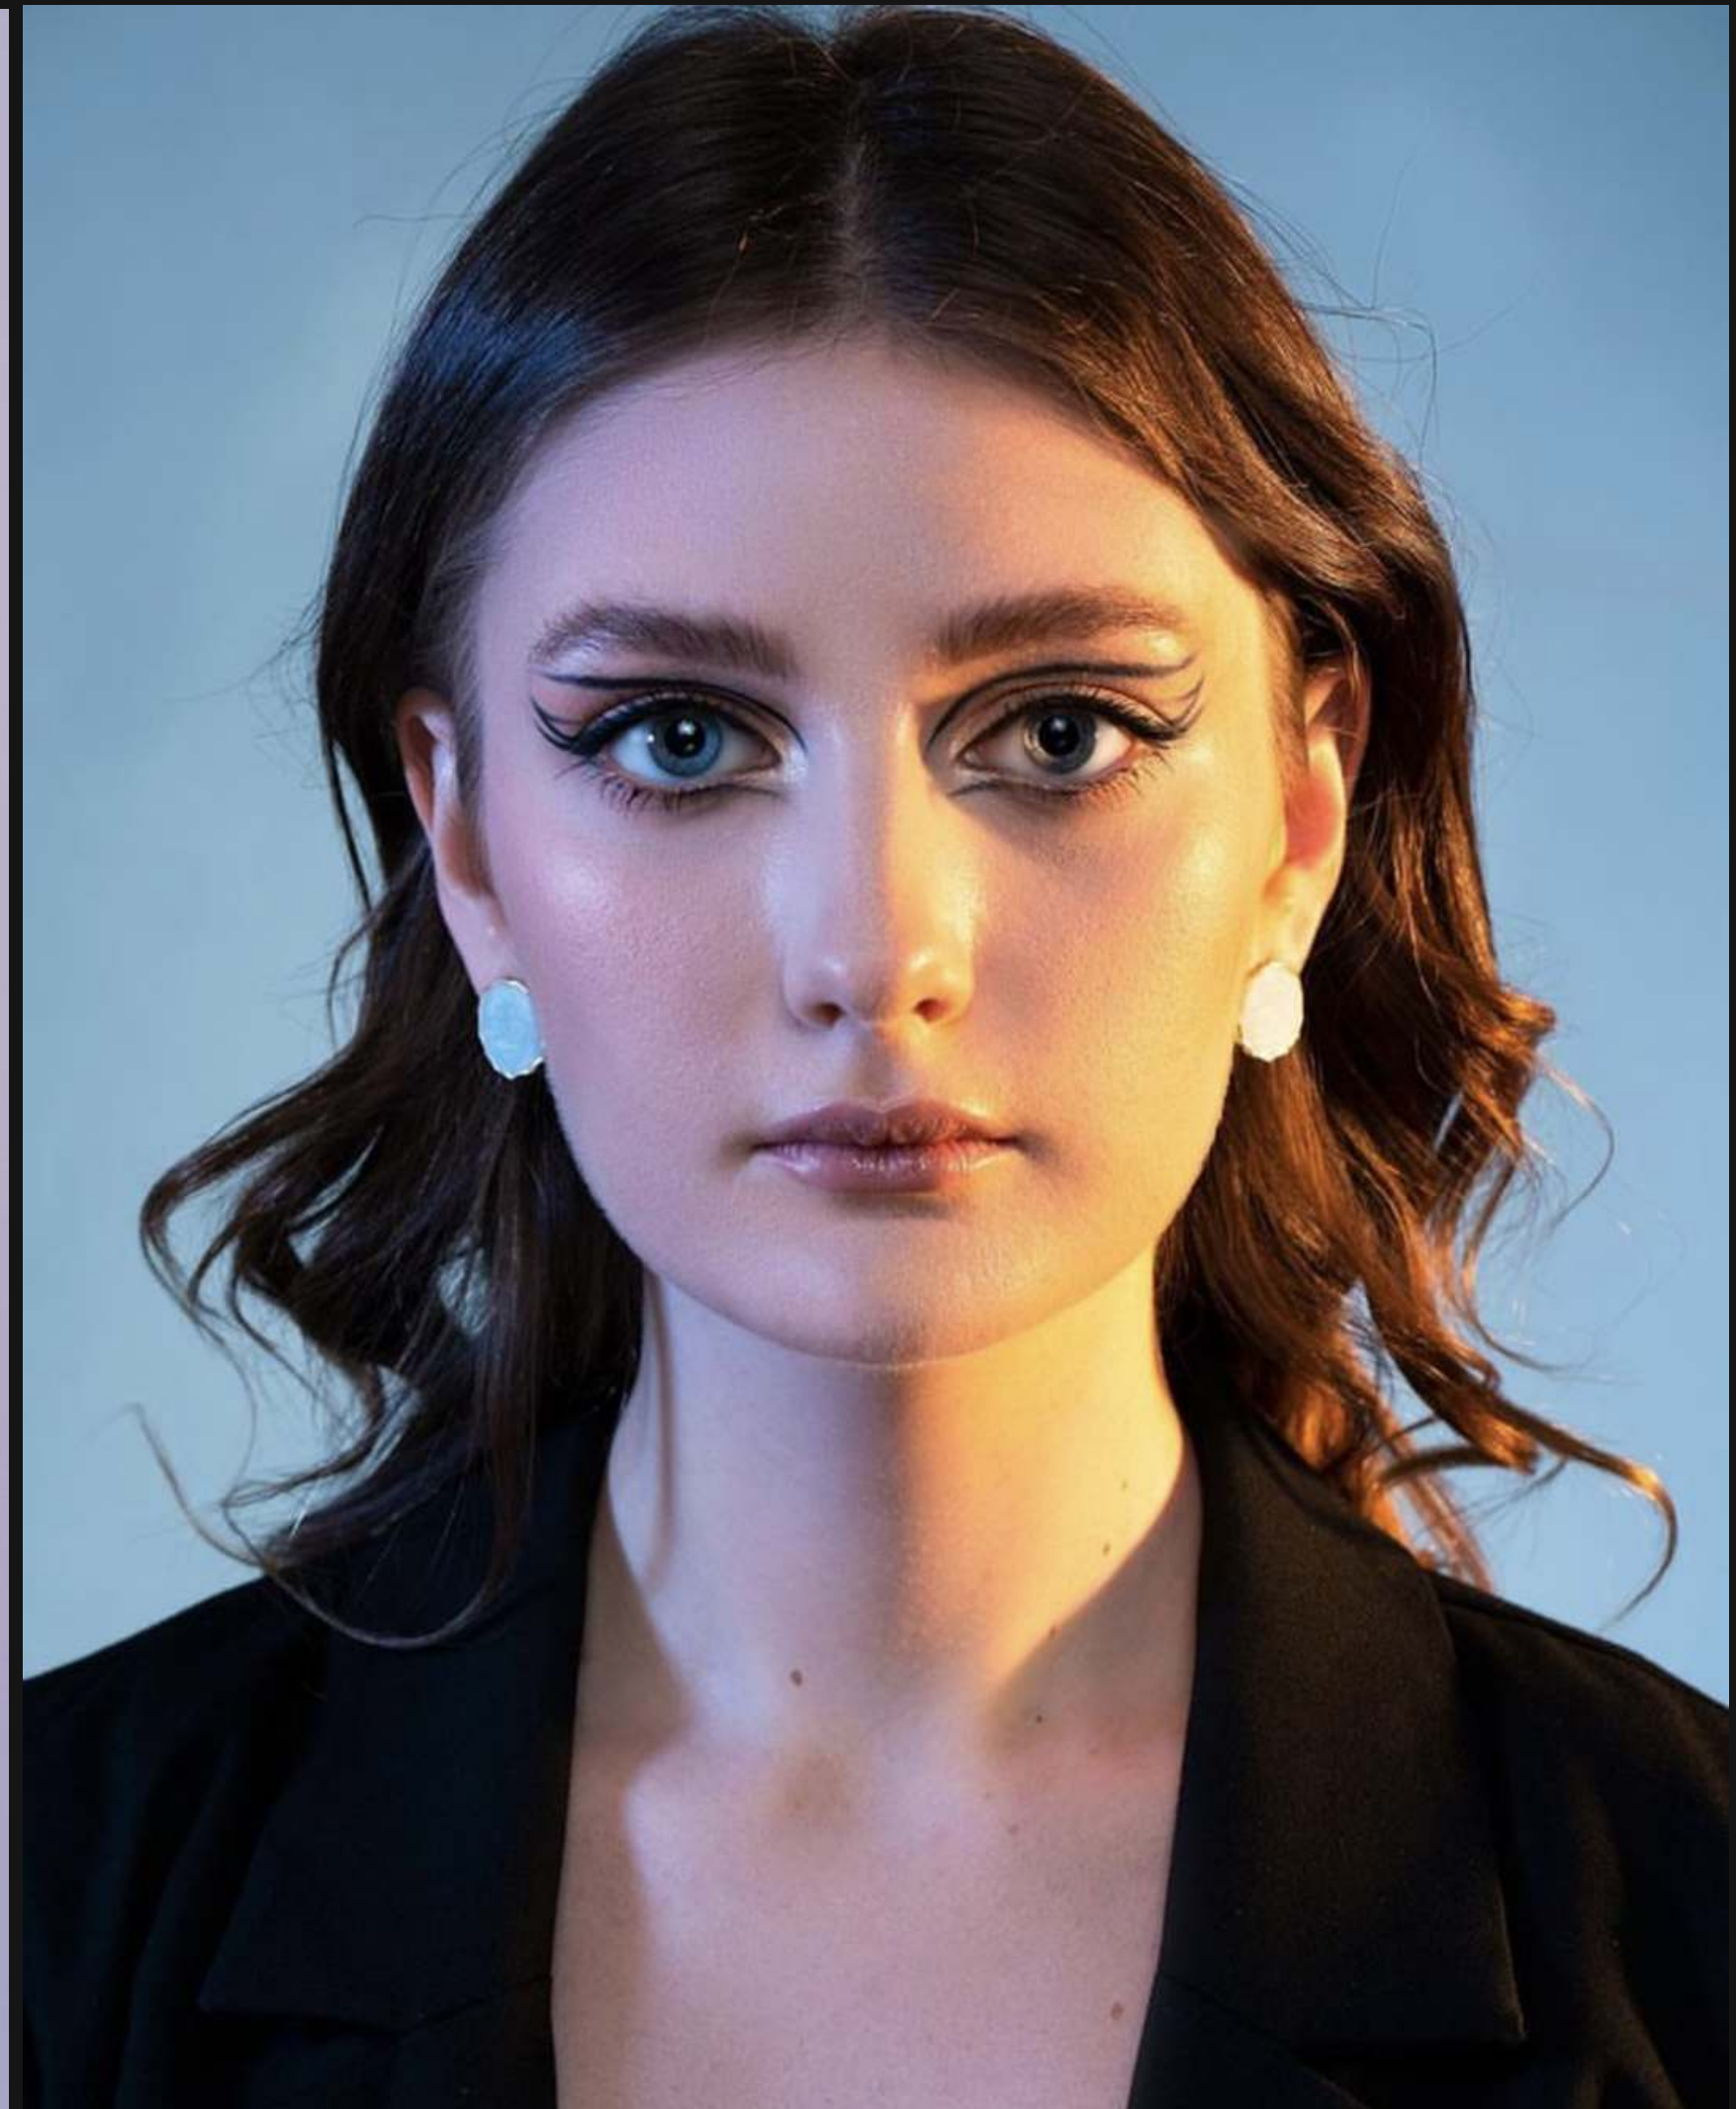

KRISTINA

HEIGHT: 5'9" BUST: 36 B WAIST: 26 HIPS: 38.5 SHOE: 39/ 6.5 UK
EYE COLOR: BLUE HAIR COLOR: LIGHT BROWN

AG.
MODELS