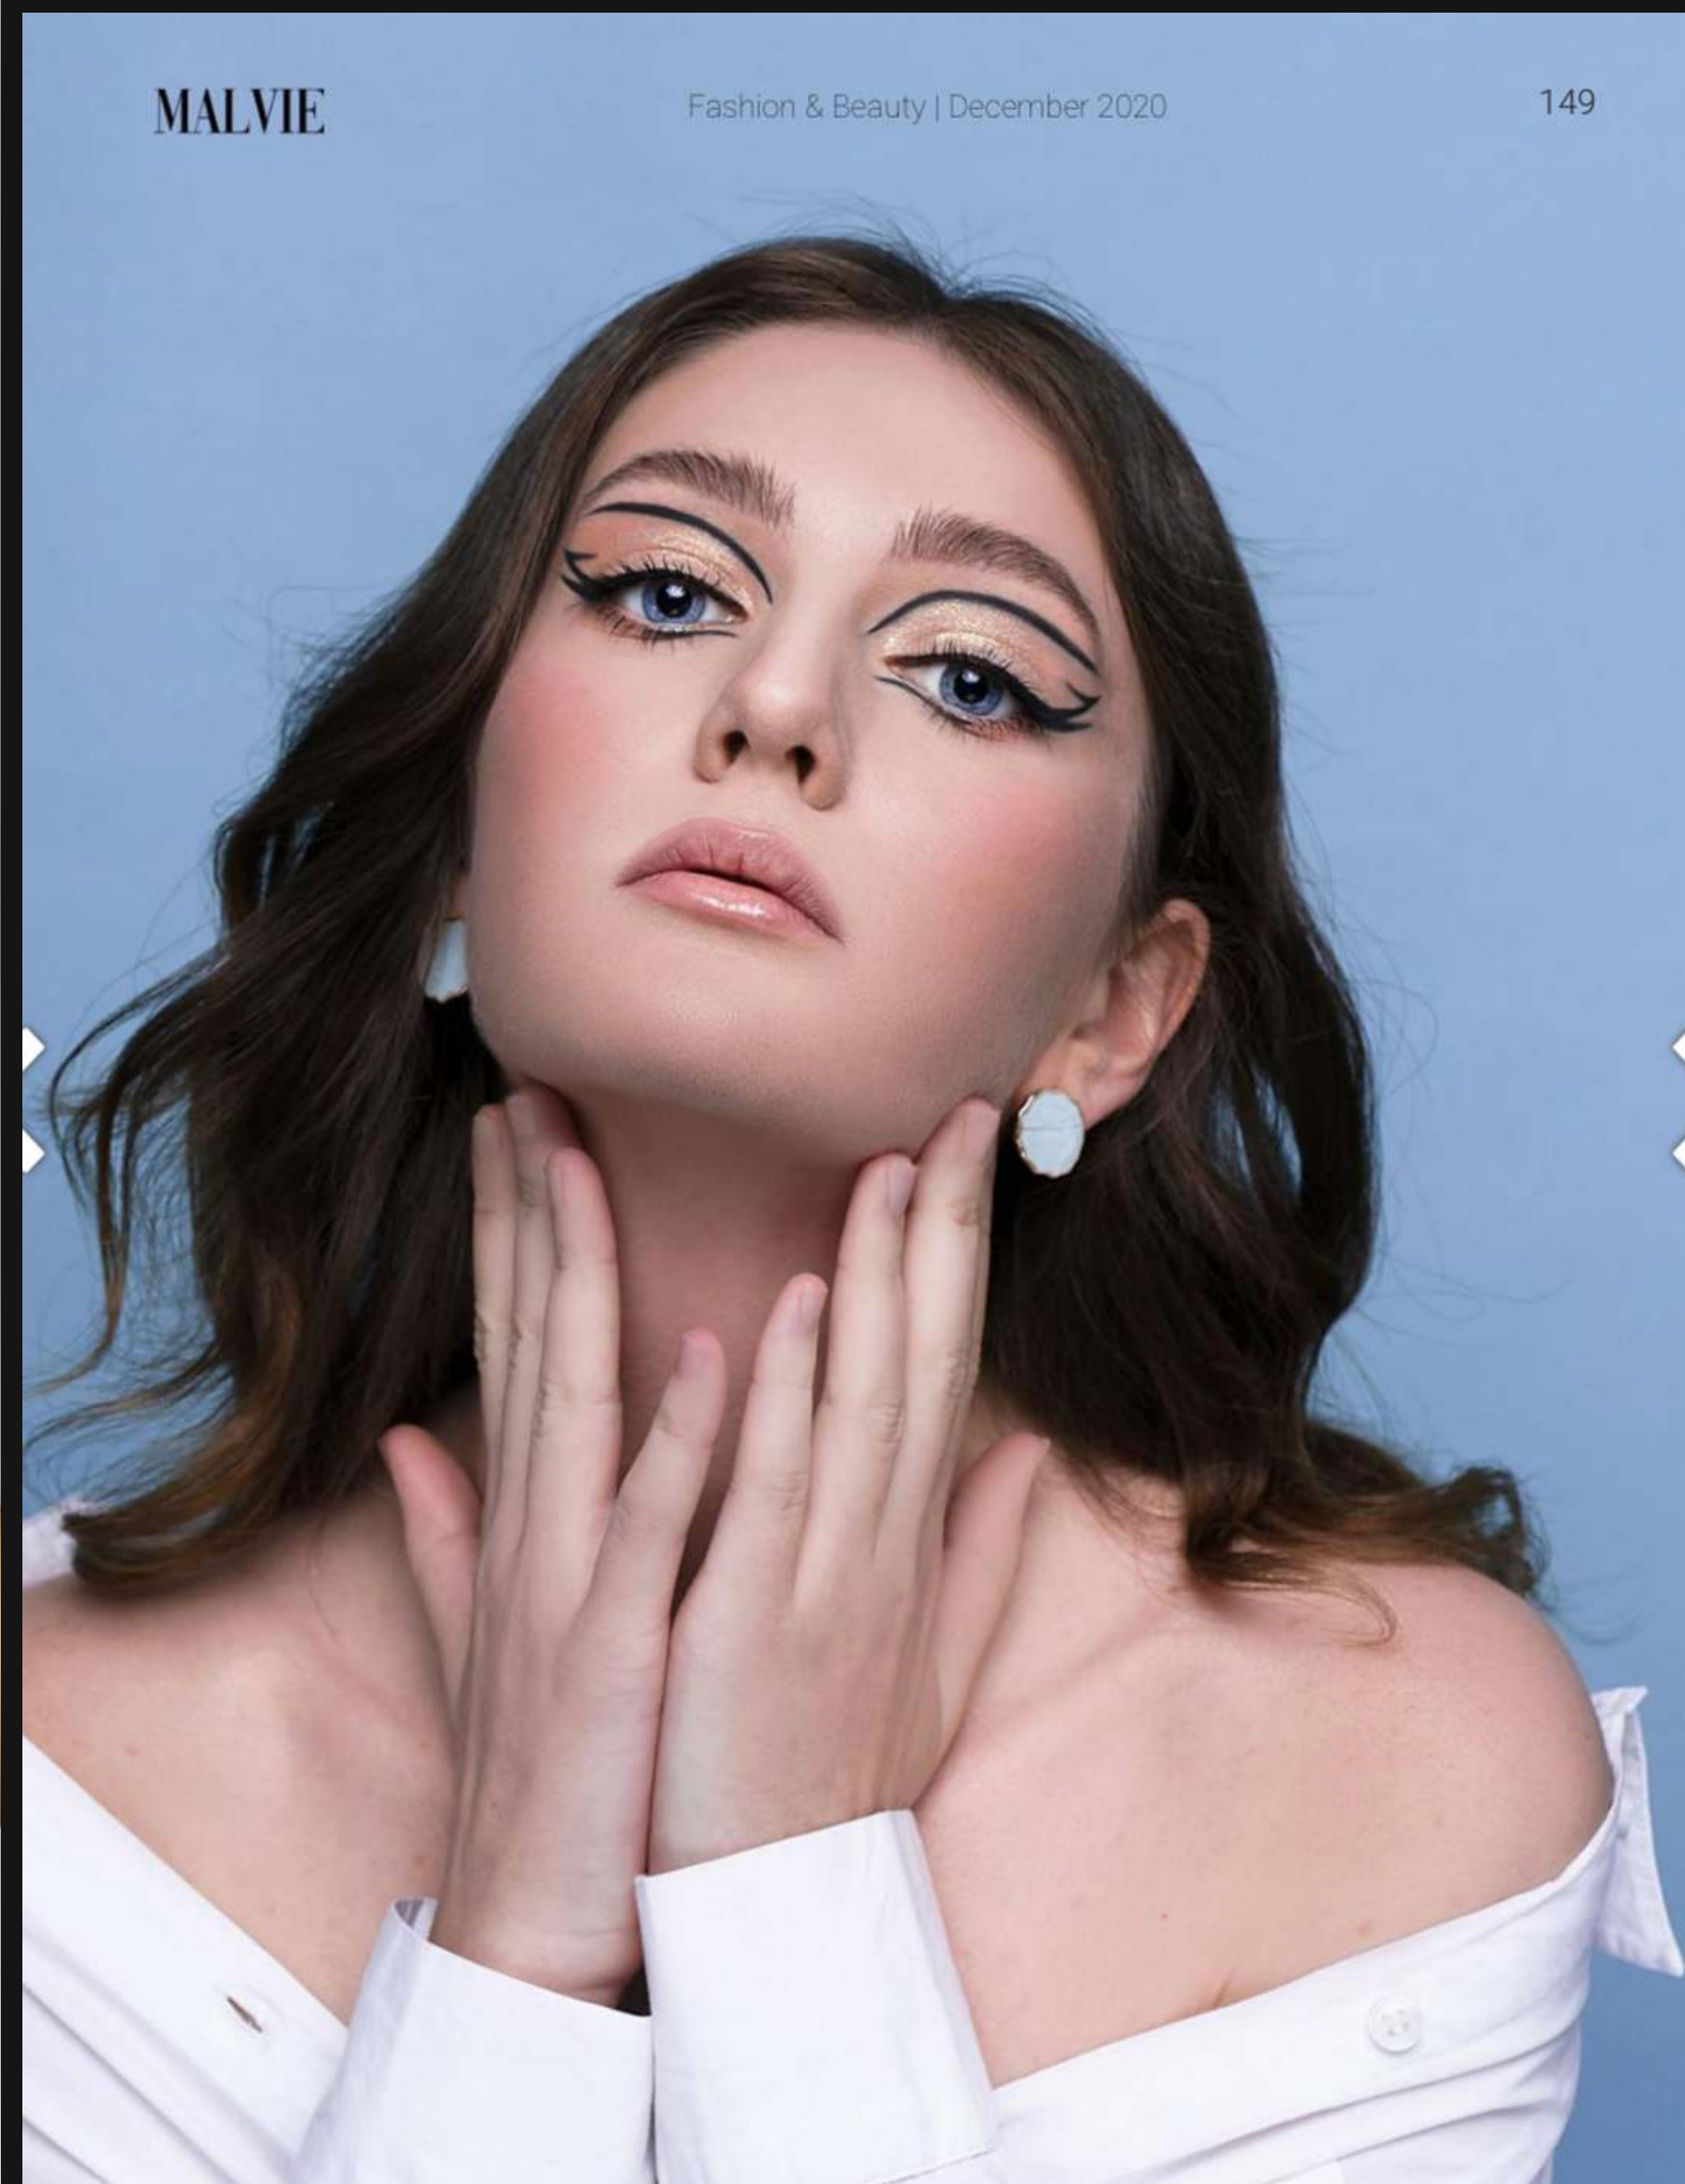

KRISTINA

HEIGHT: 5'9" BUST: 36 B WAIST: 26 HIPS: 38.5 SHOE: 39/ 6.5 UK
EYE COLOR: BLUE HAIR COLOR: LIGHT BROWN

AG.
MODELS

MALVIE

Fashion & Beauty | December 2020

149