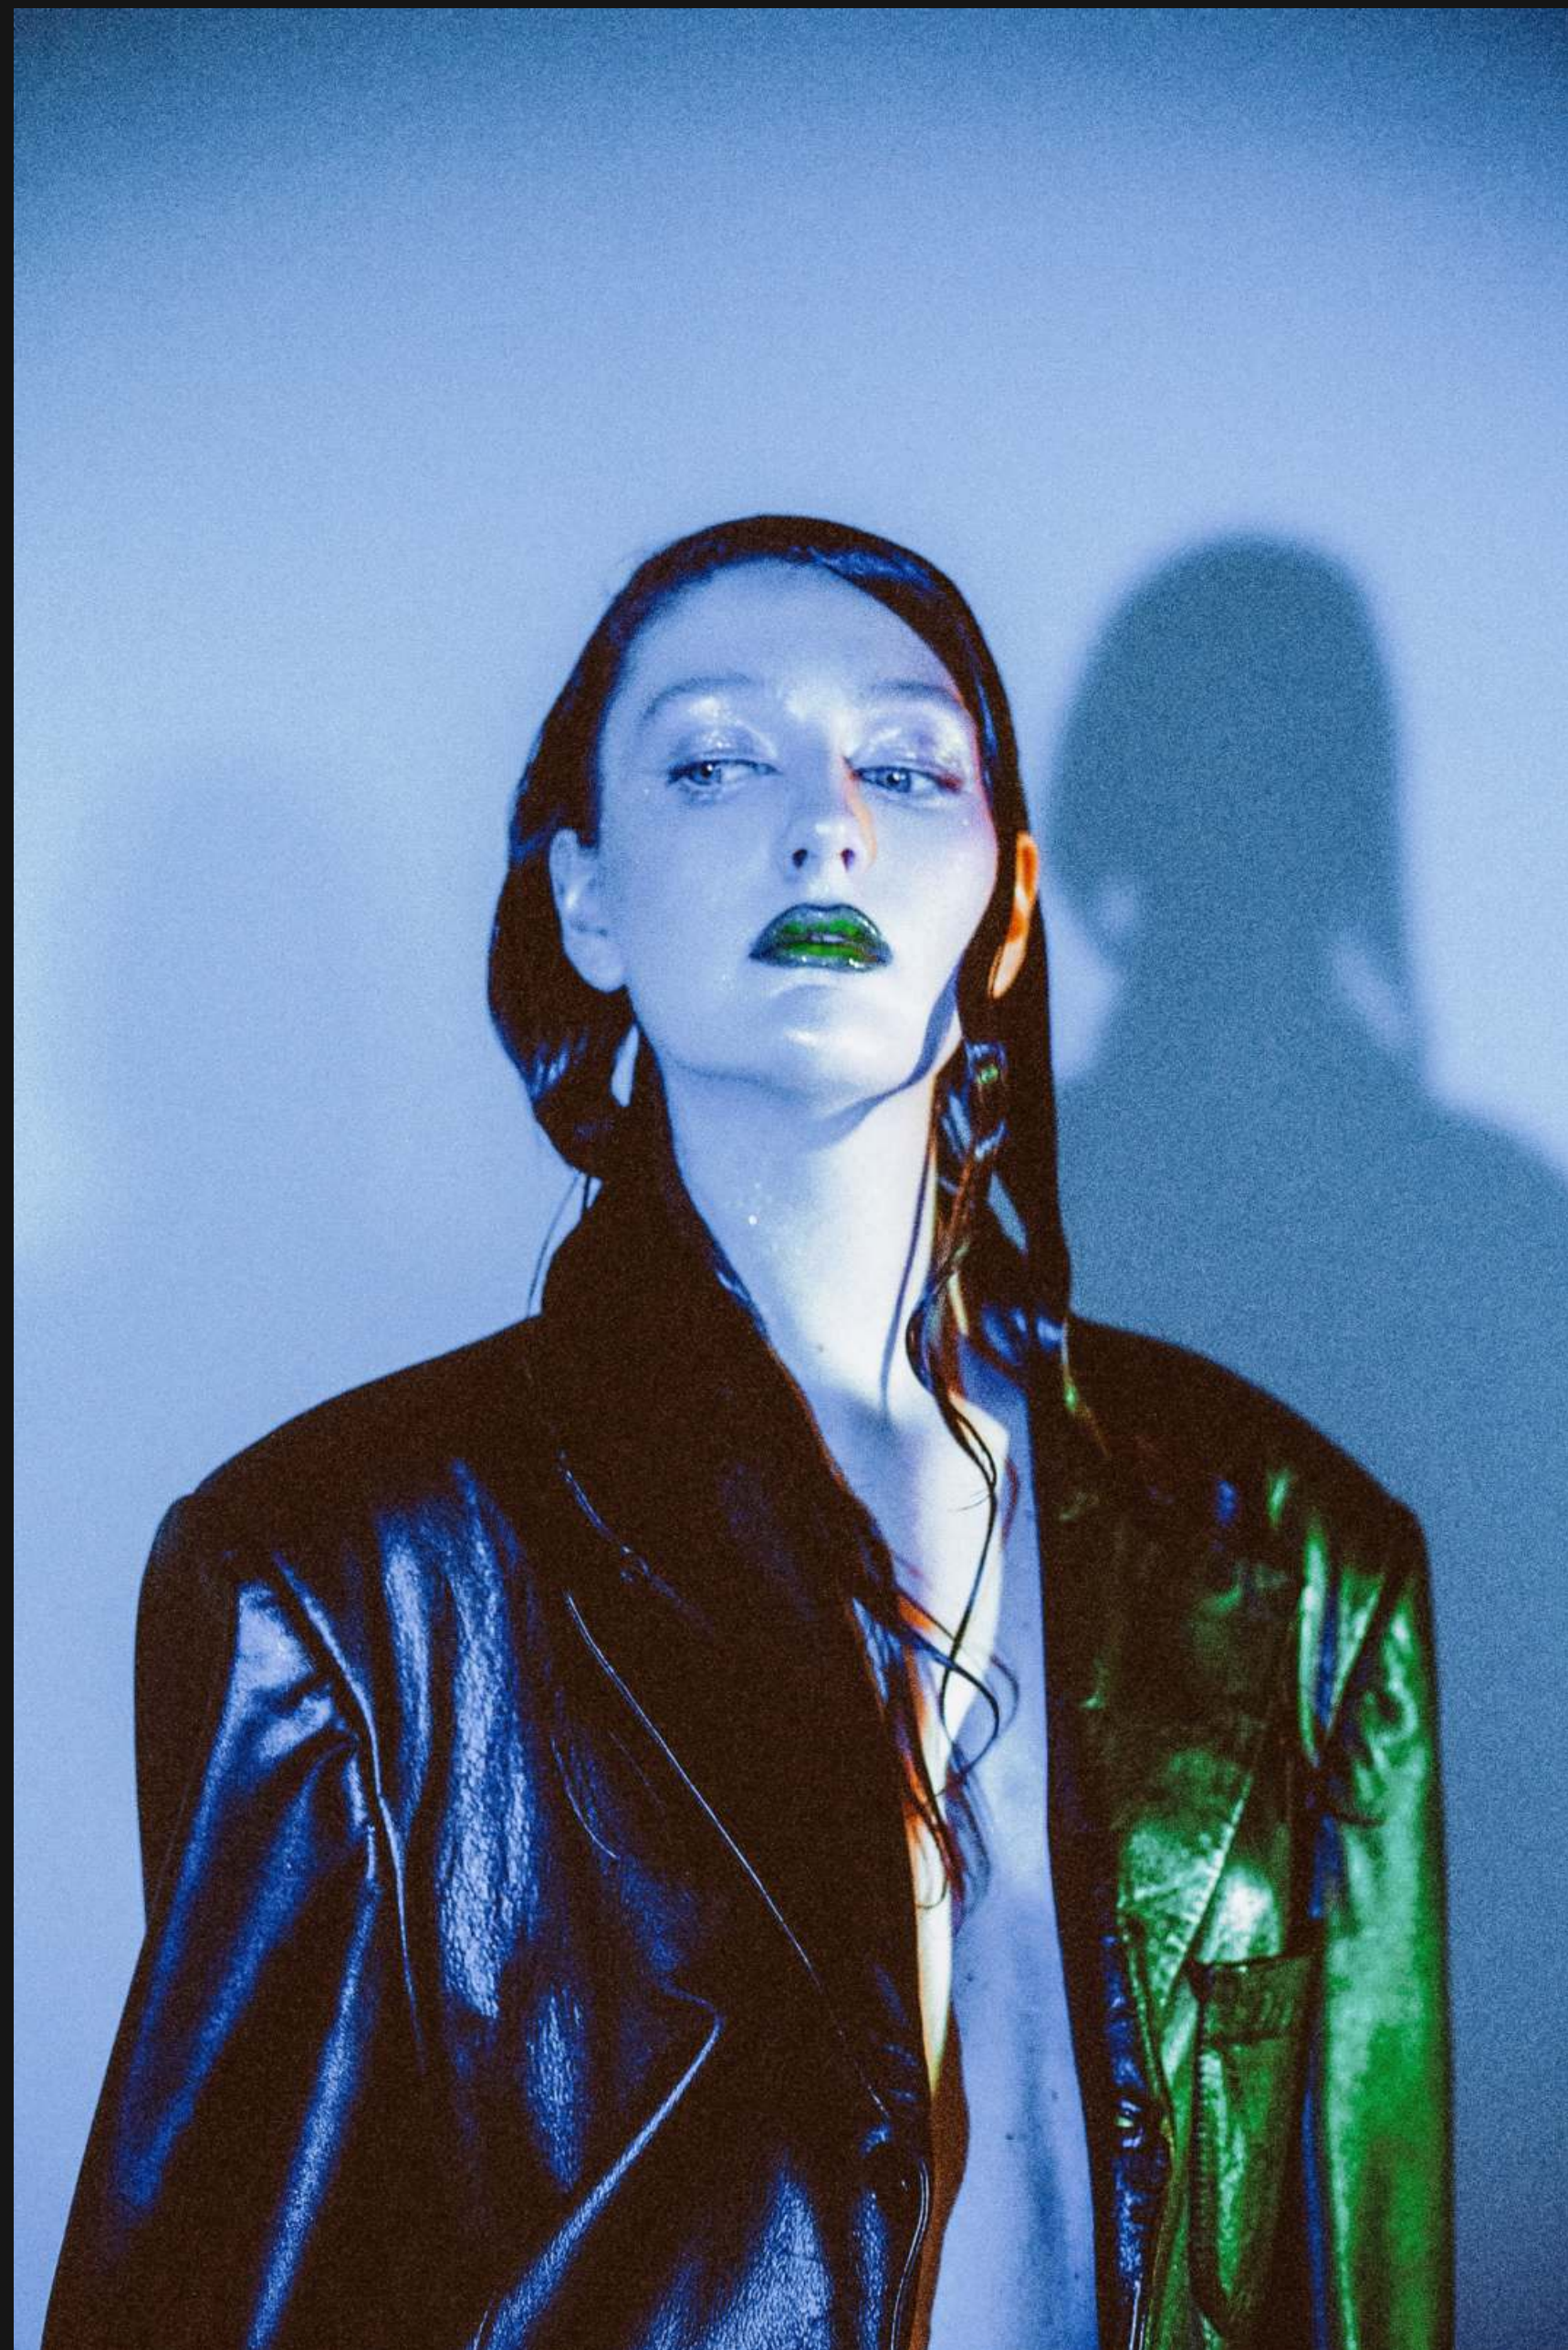

KRISTINA

HEIGHT: 5'9" BUST: 36 B WAIST: 26 HIPS: 38.5 SHOE: 39/ 6.5 UK
EYE COLOR: BLUE HAIR COLOR: LIGHT BROWN

AG.
MODELS