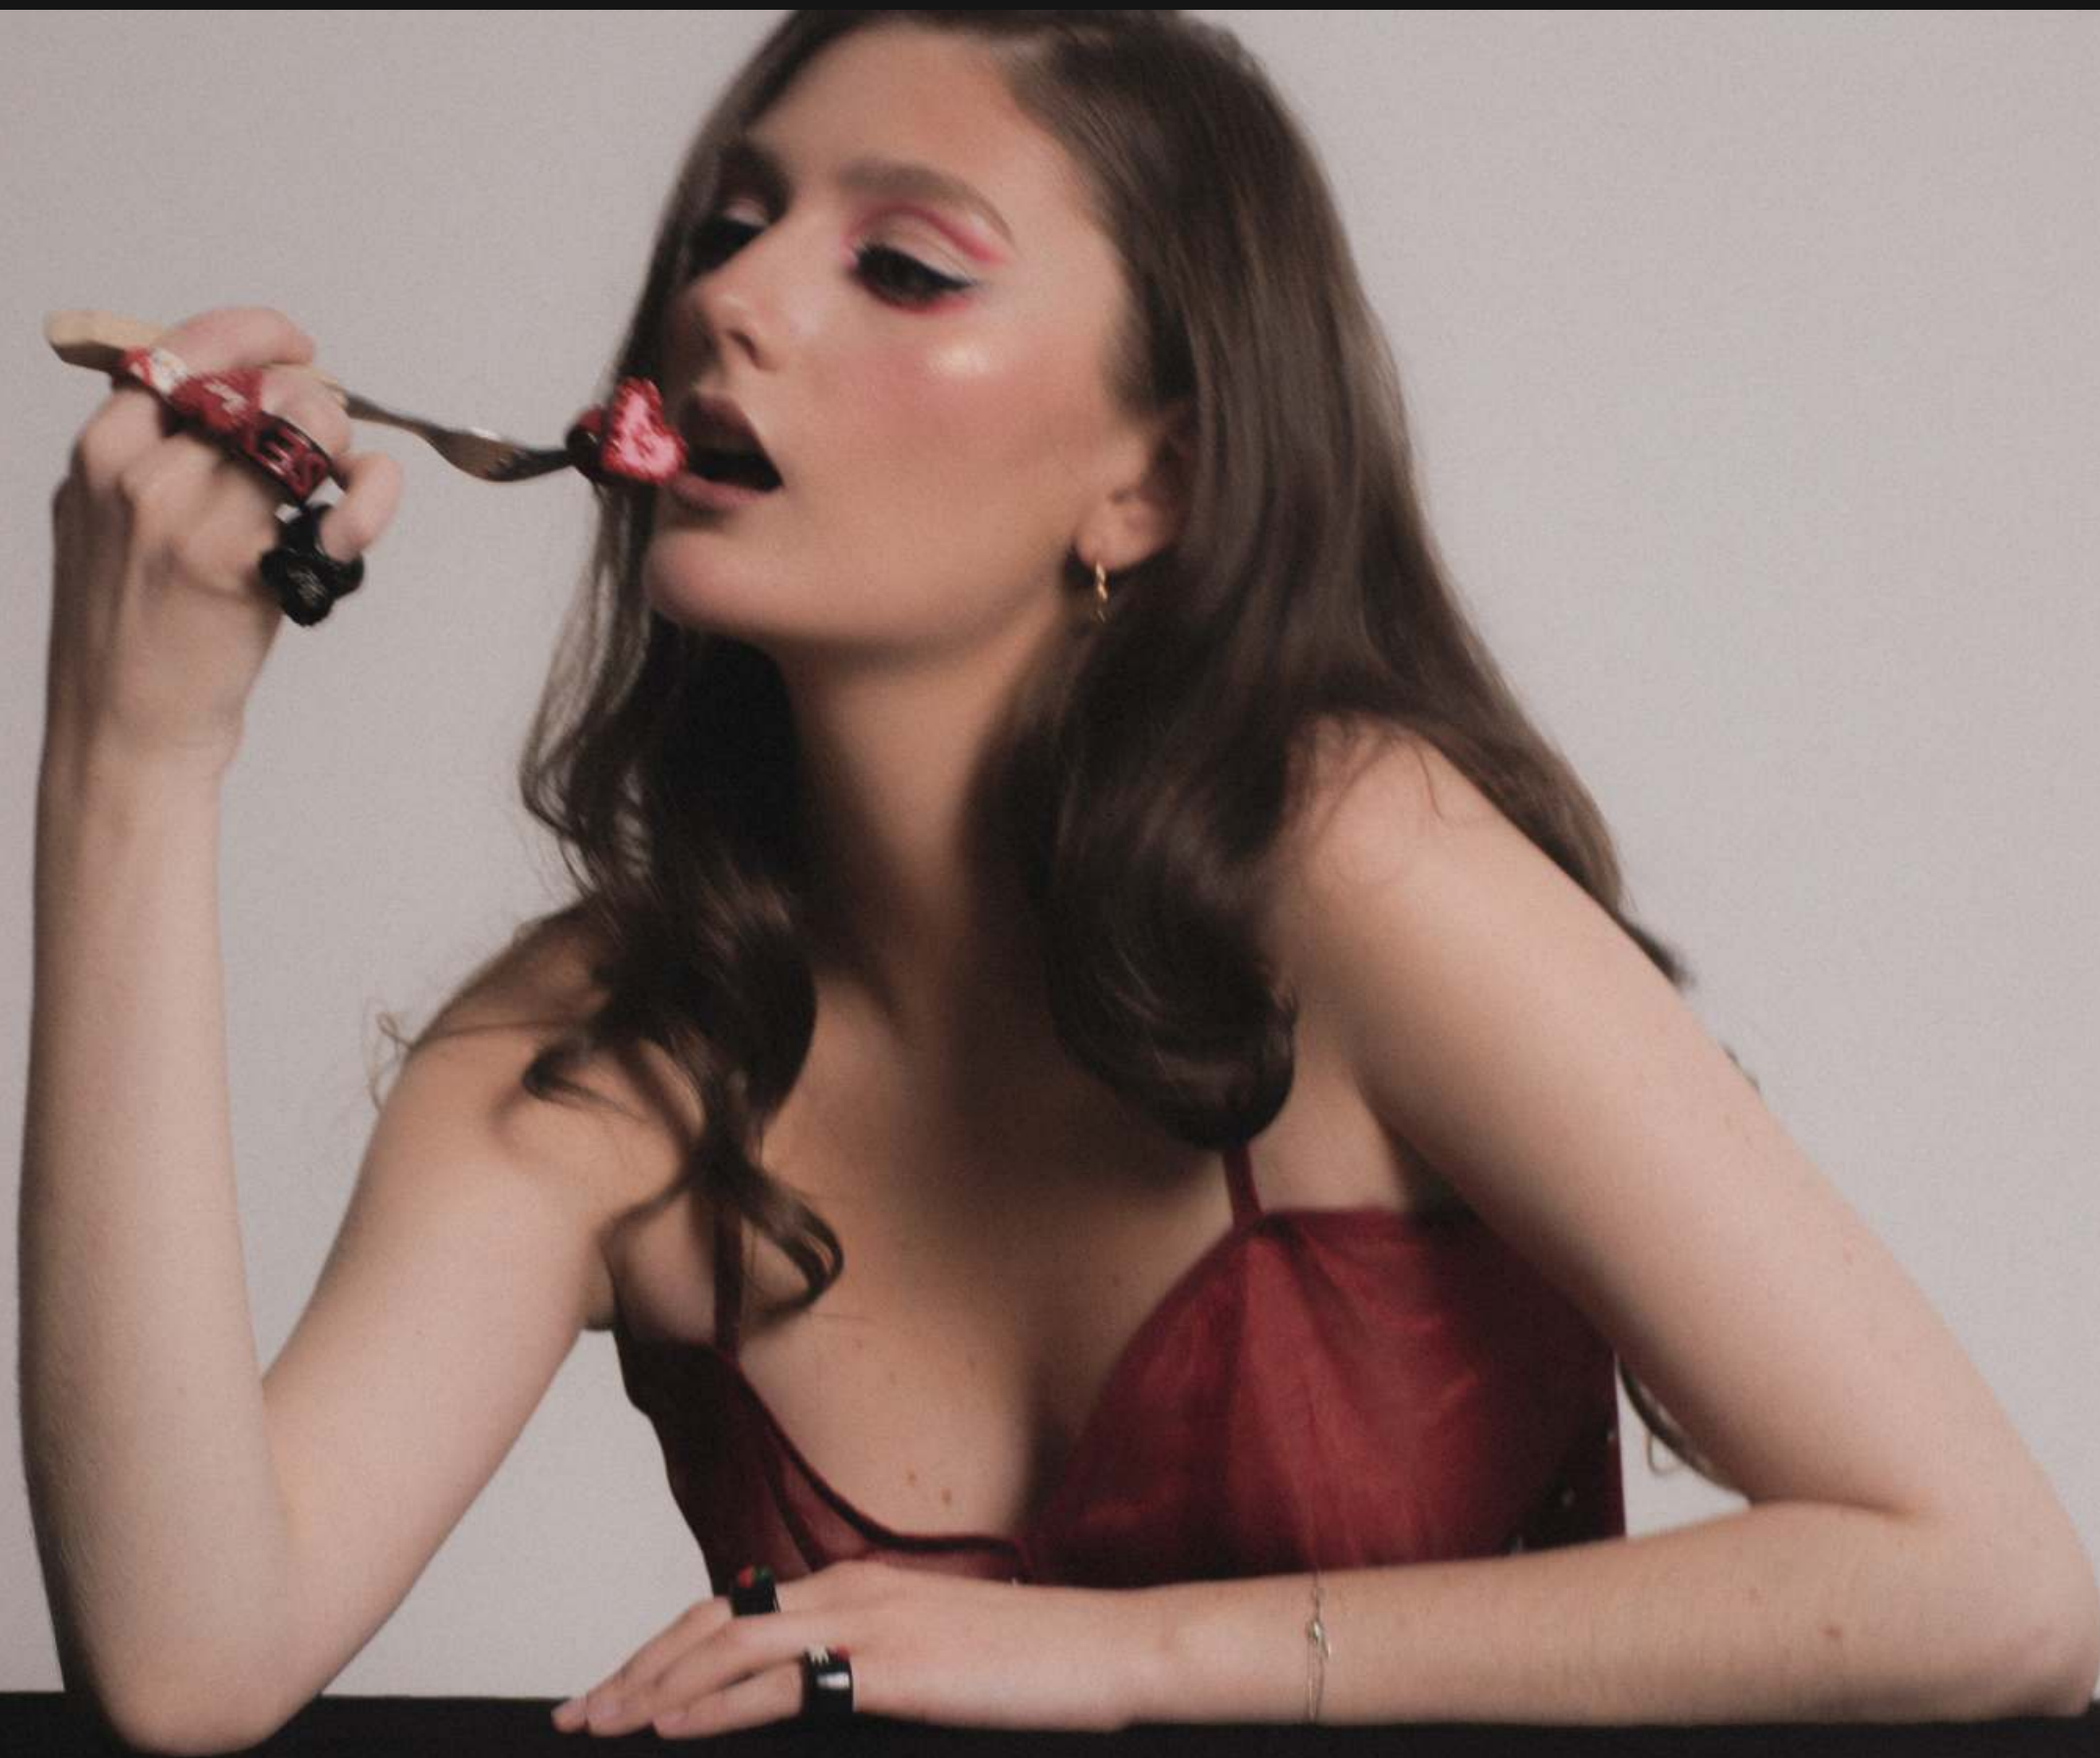

KRISTINA

HEIGHT: 5'9" BUST: 36 B WAIST: 26 HIPS: 38.5 SHOE: 39/ 6.5 UK
EYE COLOR: BLUE HAIR COLOR: LIGHT BROWN

AG.
MODELS