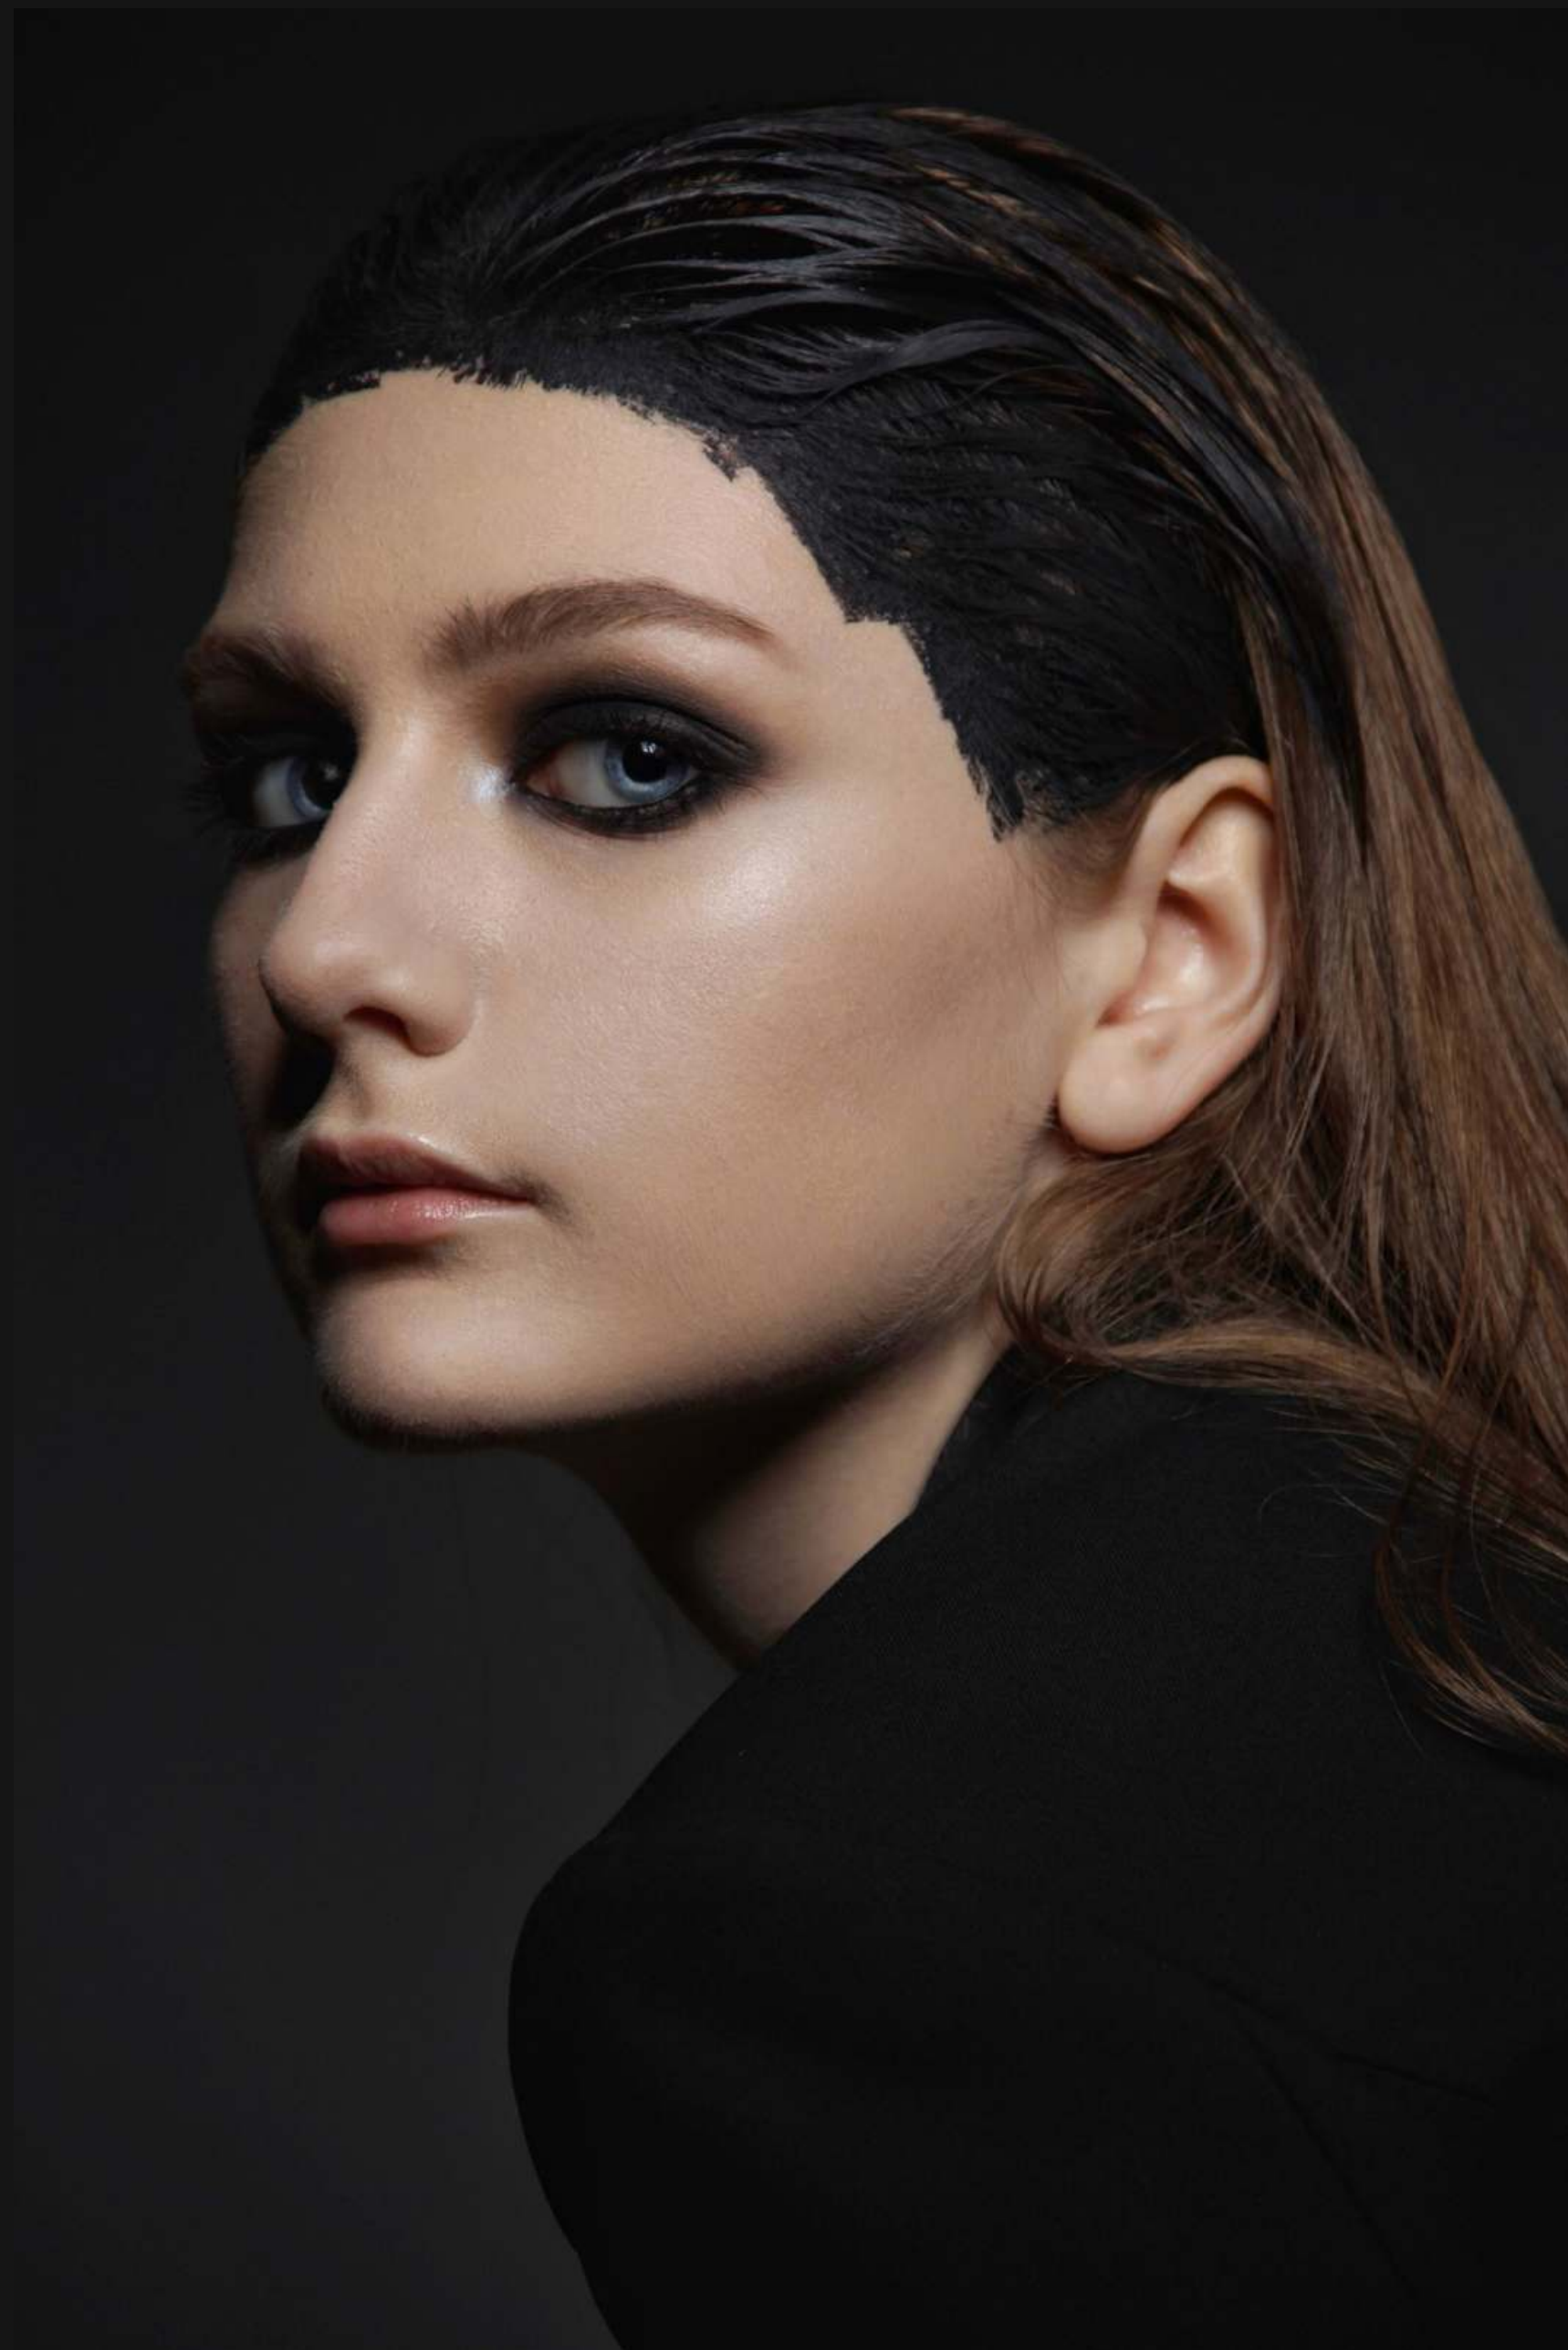

KRISTINA

HEIGHT: 5'9" BUST: 36 B WAIST: 26 HIPS: 38.5 SHOE: 39/ 6.5 UK
EYE COLOR: BLUE HAIR COLOR: LIGHT BROWN

AG.
MODELS