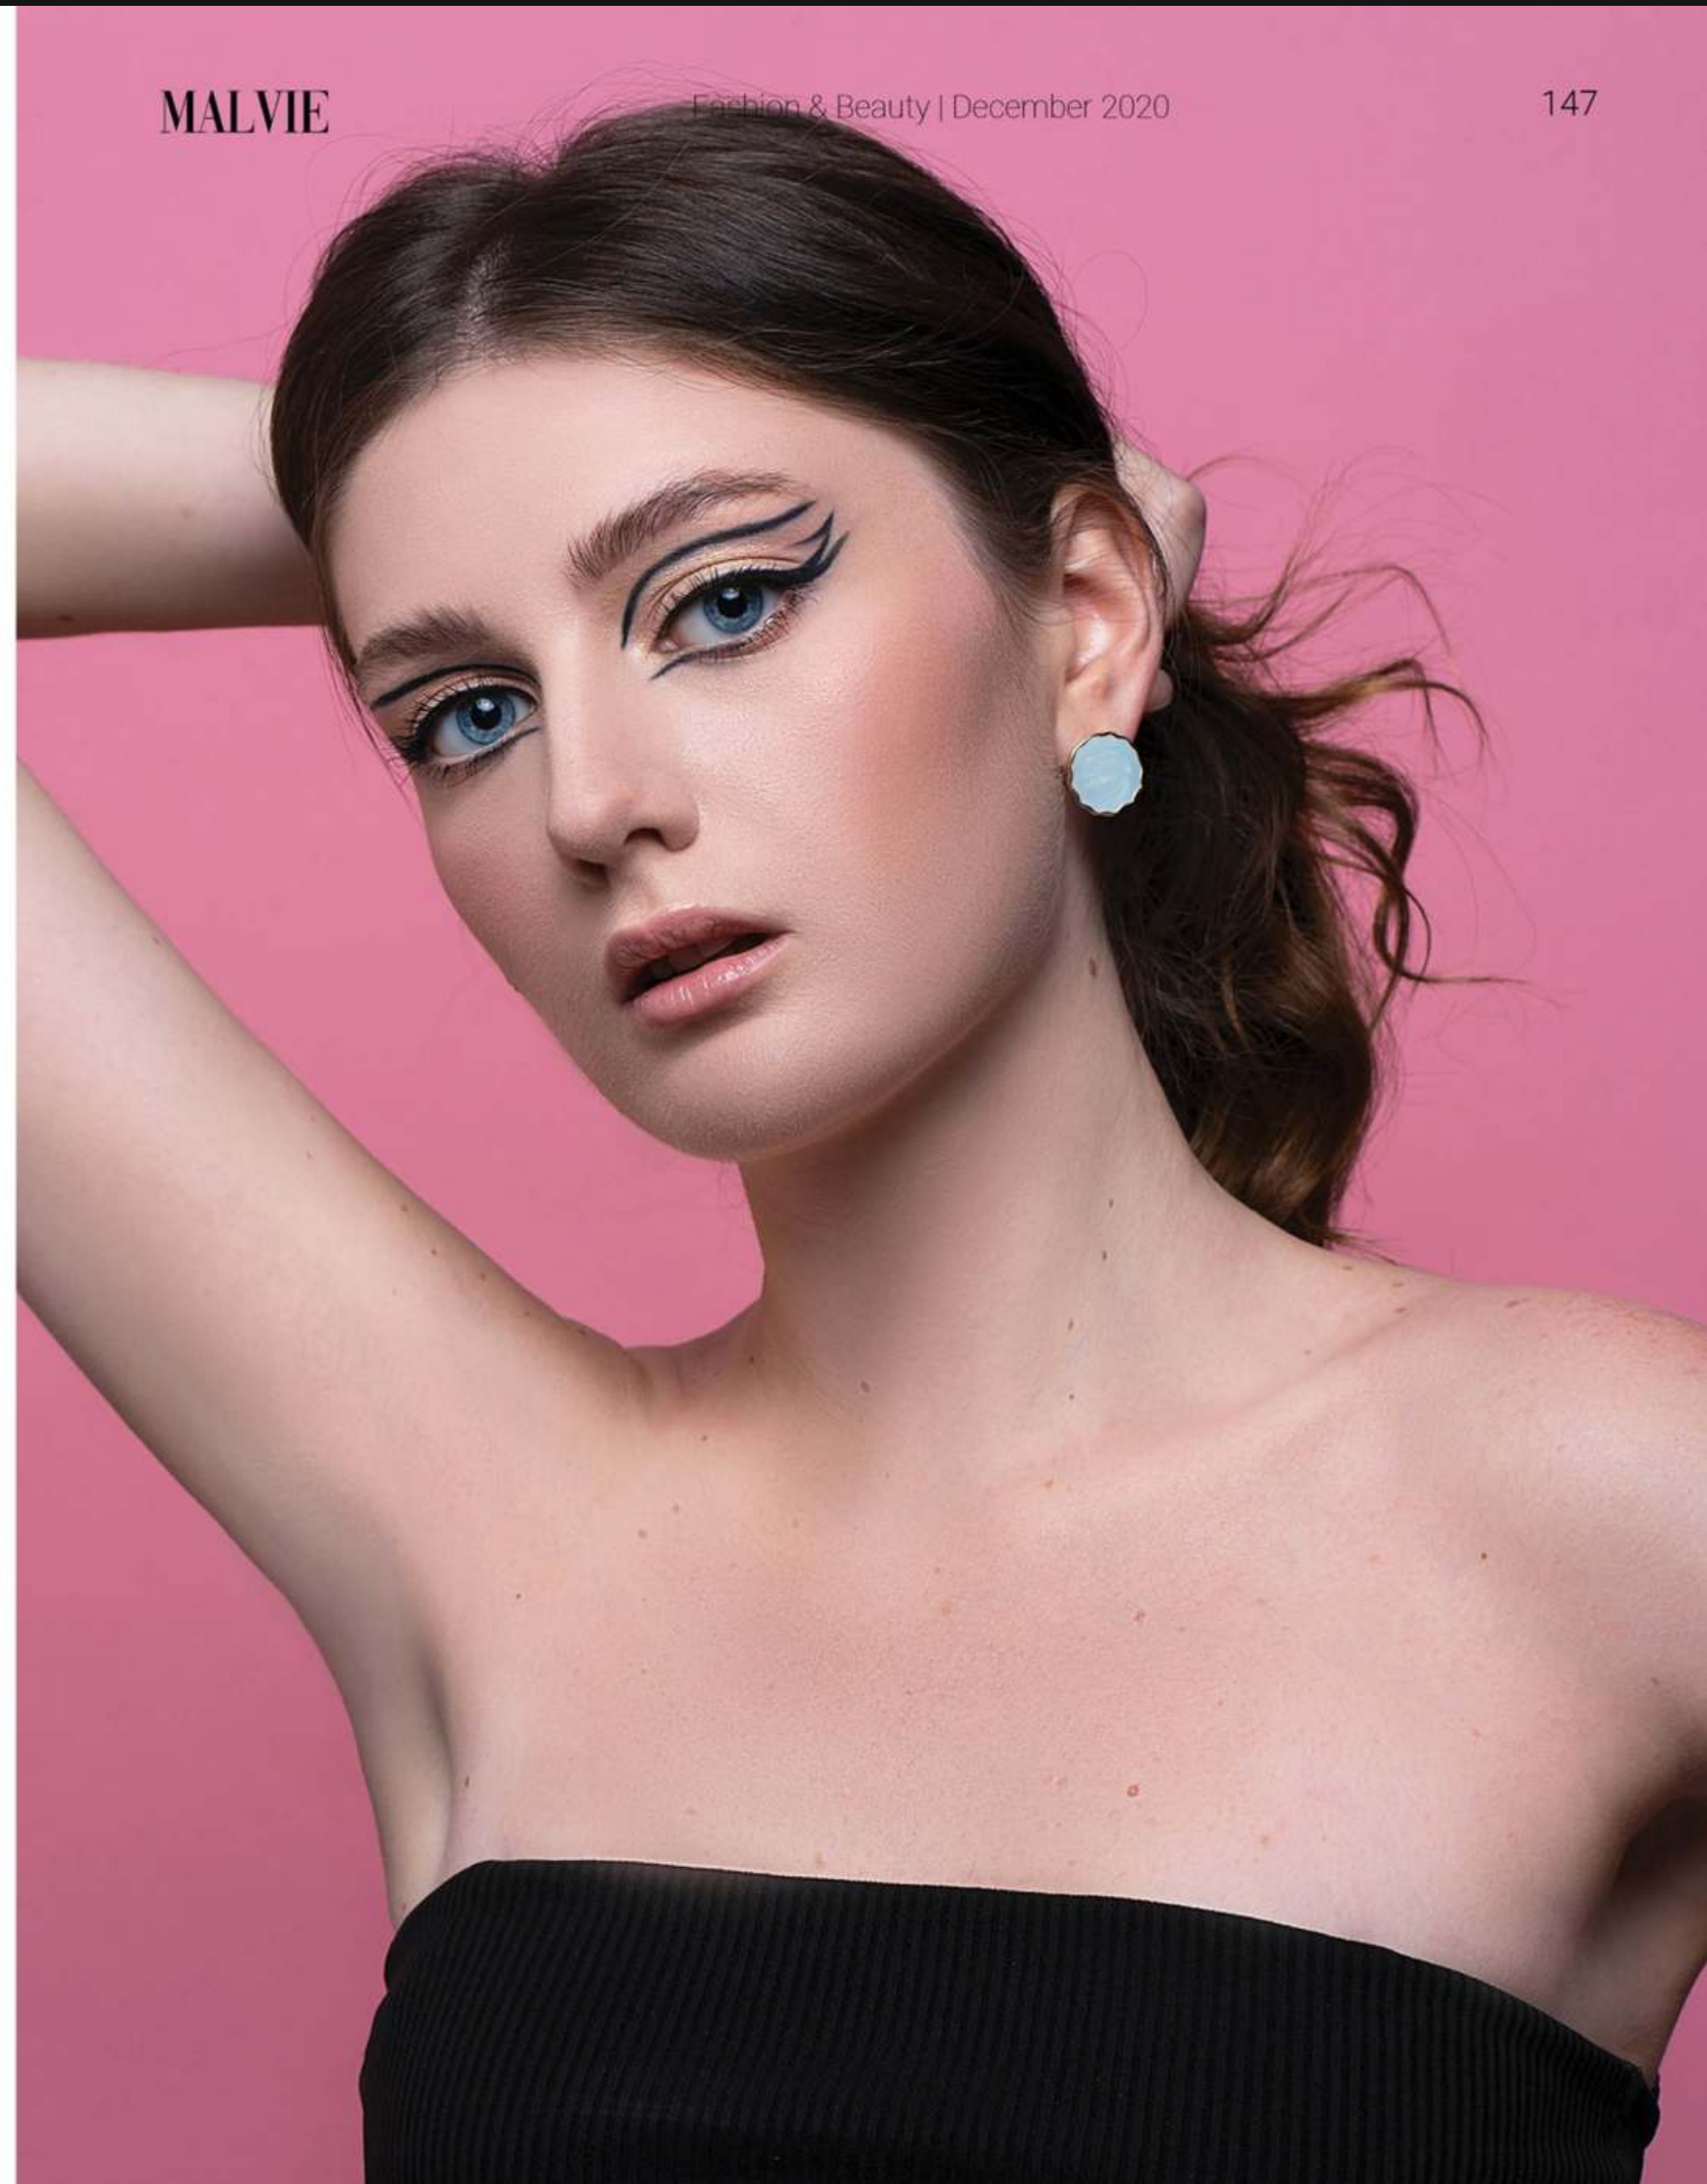

What is next for Nikolay Yakovlev?

I'll be brief here. The most important thing I dream of is that I would value my work and appreciate my efforts.

MALVIE

Fashion & Beauty | December 2020

147

KRISTINA

HEIGHT: 5'9" BUST: 36 B WAIST: 26 HIPS: 38.5 SHOE: 39/ 6.5 UK
EYE COLOR: BLUE HAIR COLOR: LIGHT BROWN