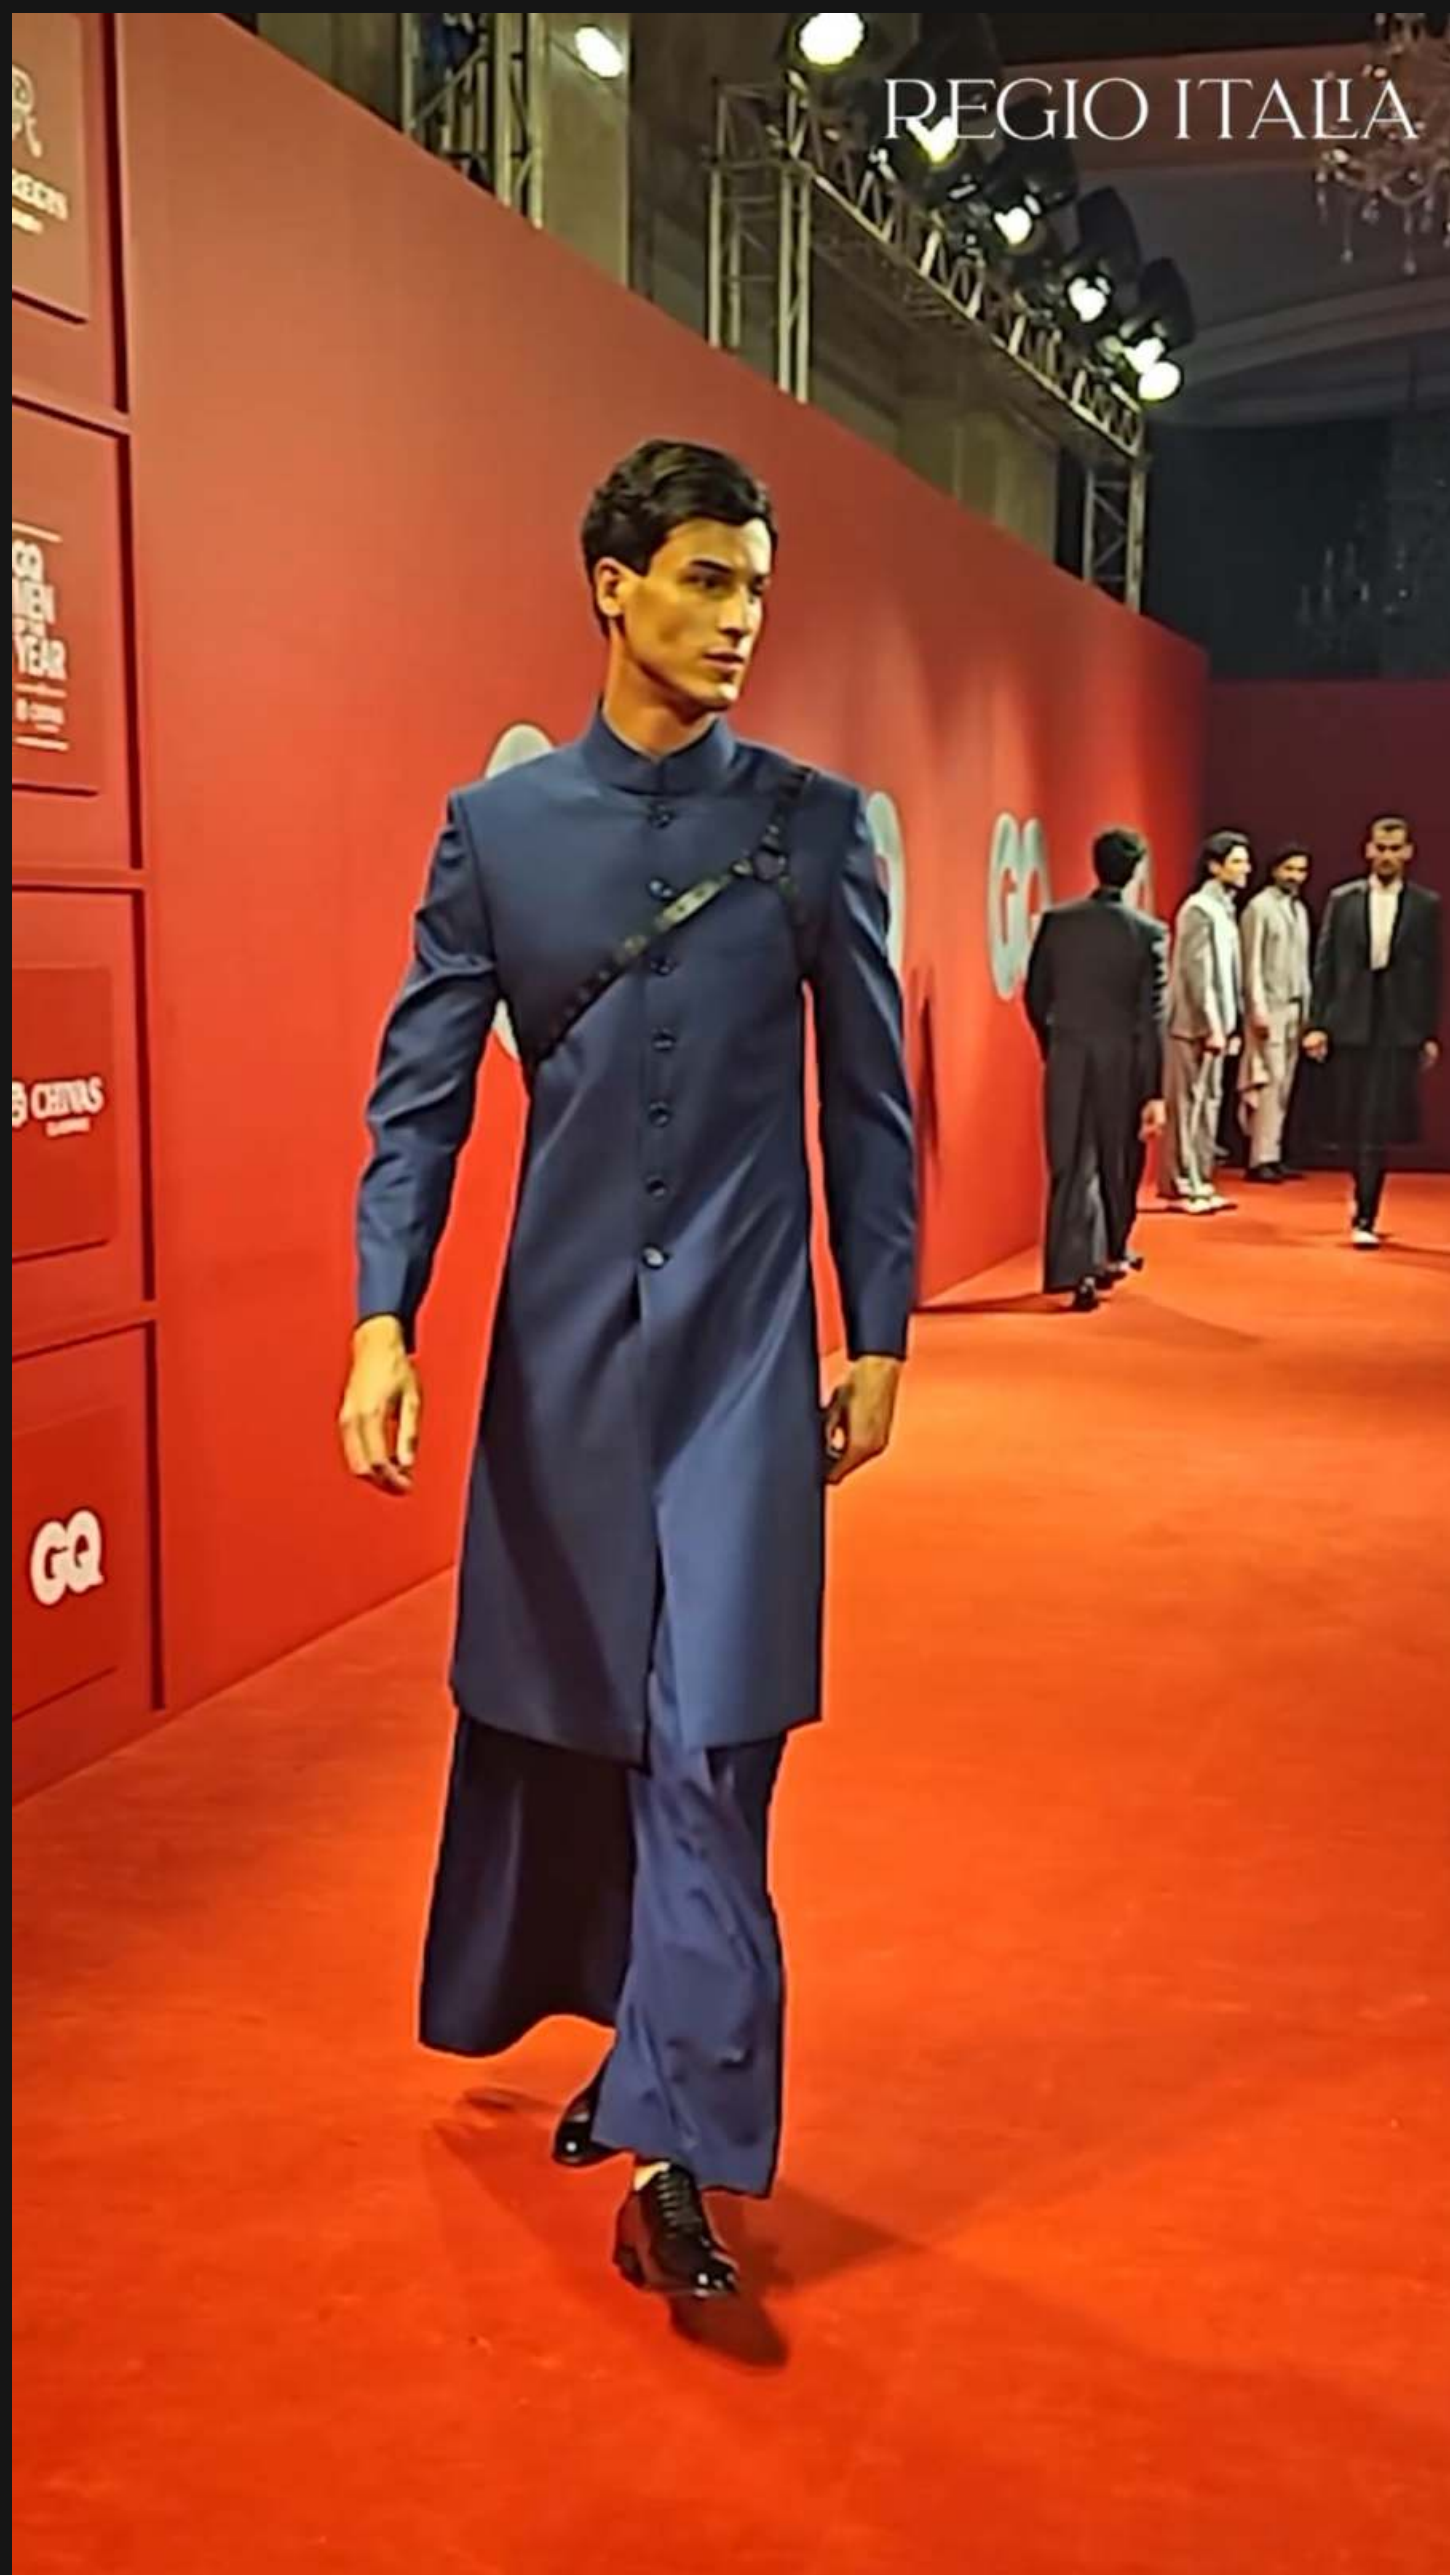

MADI

HEIGHT: 6'2" CHEST: 40 WAIST: 32 HIPS: 39 SHOE: 43/ 9 UK
EYE COLOR: BROWN HAIR COLOR: BLACK TOP SIZE: M BOTTOM SIZE: 32

AG.
MODELS