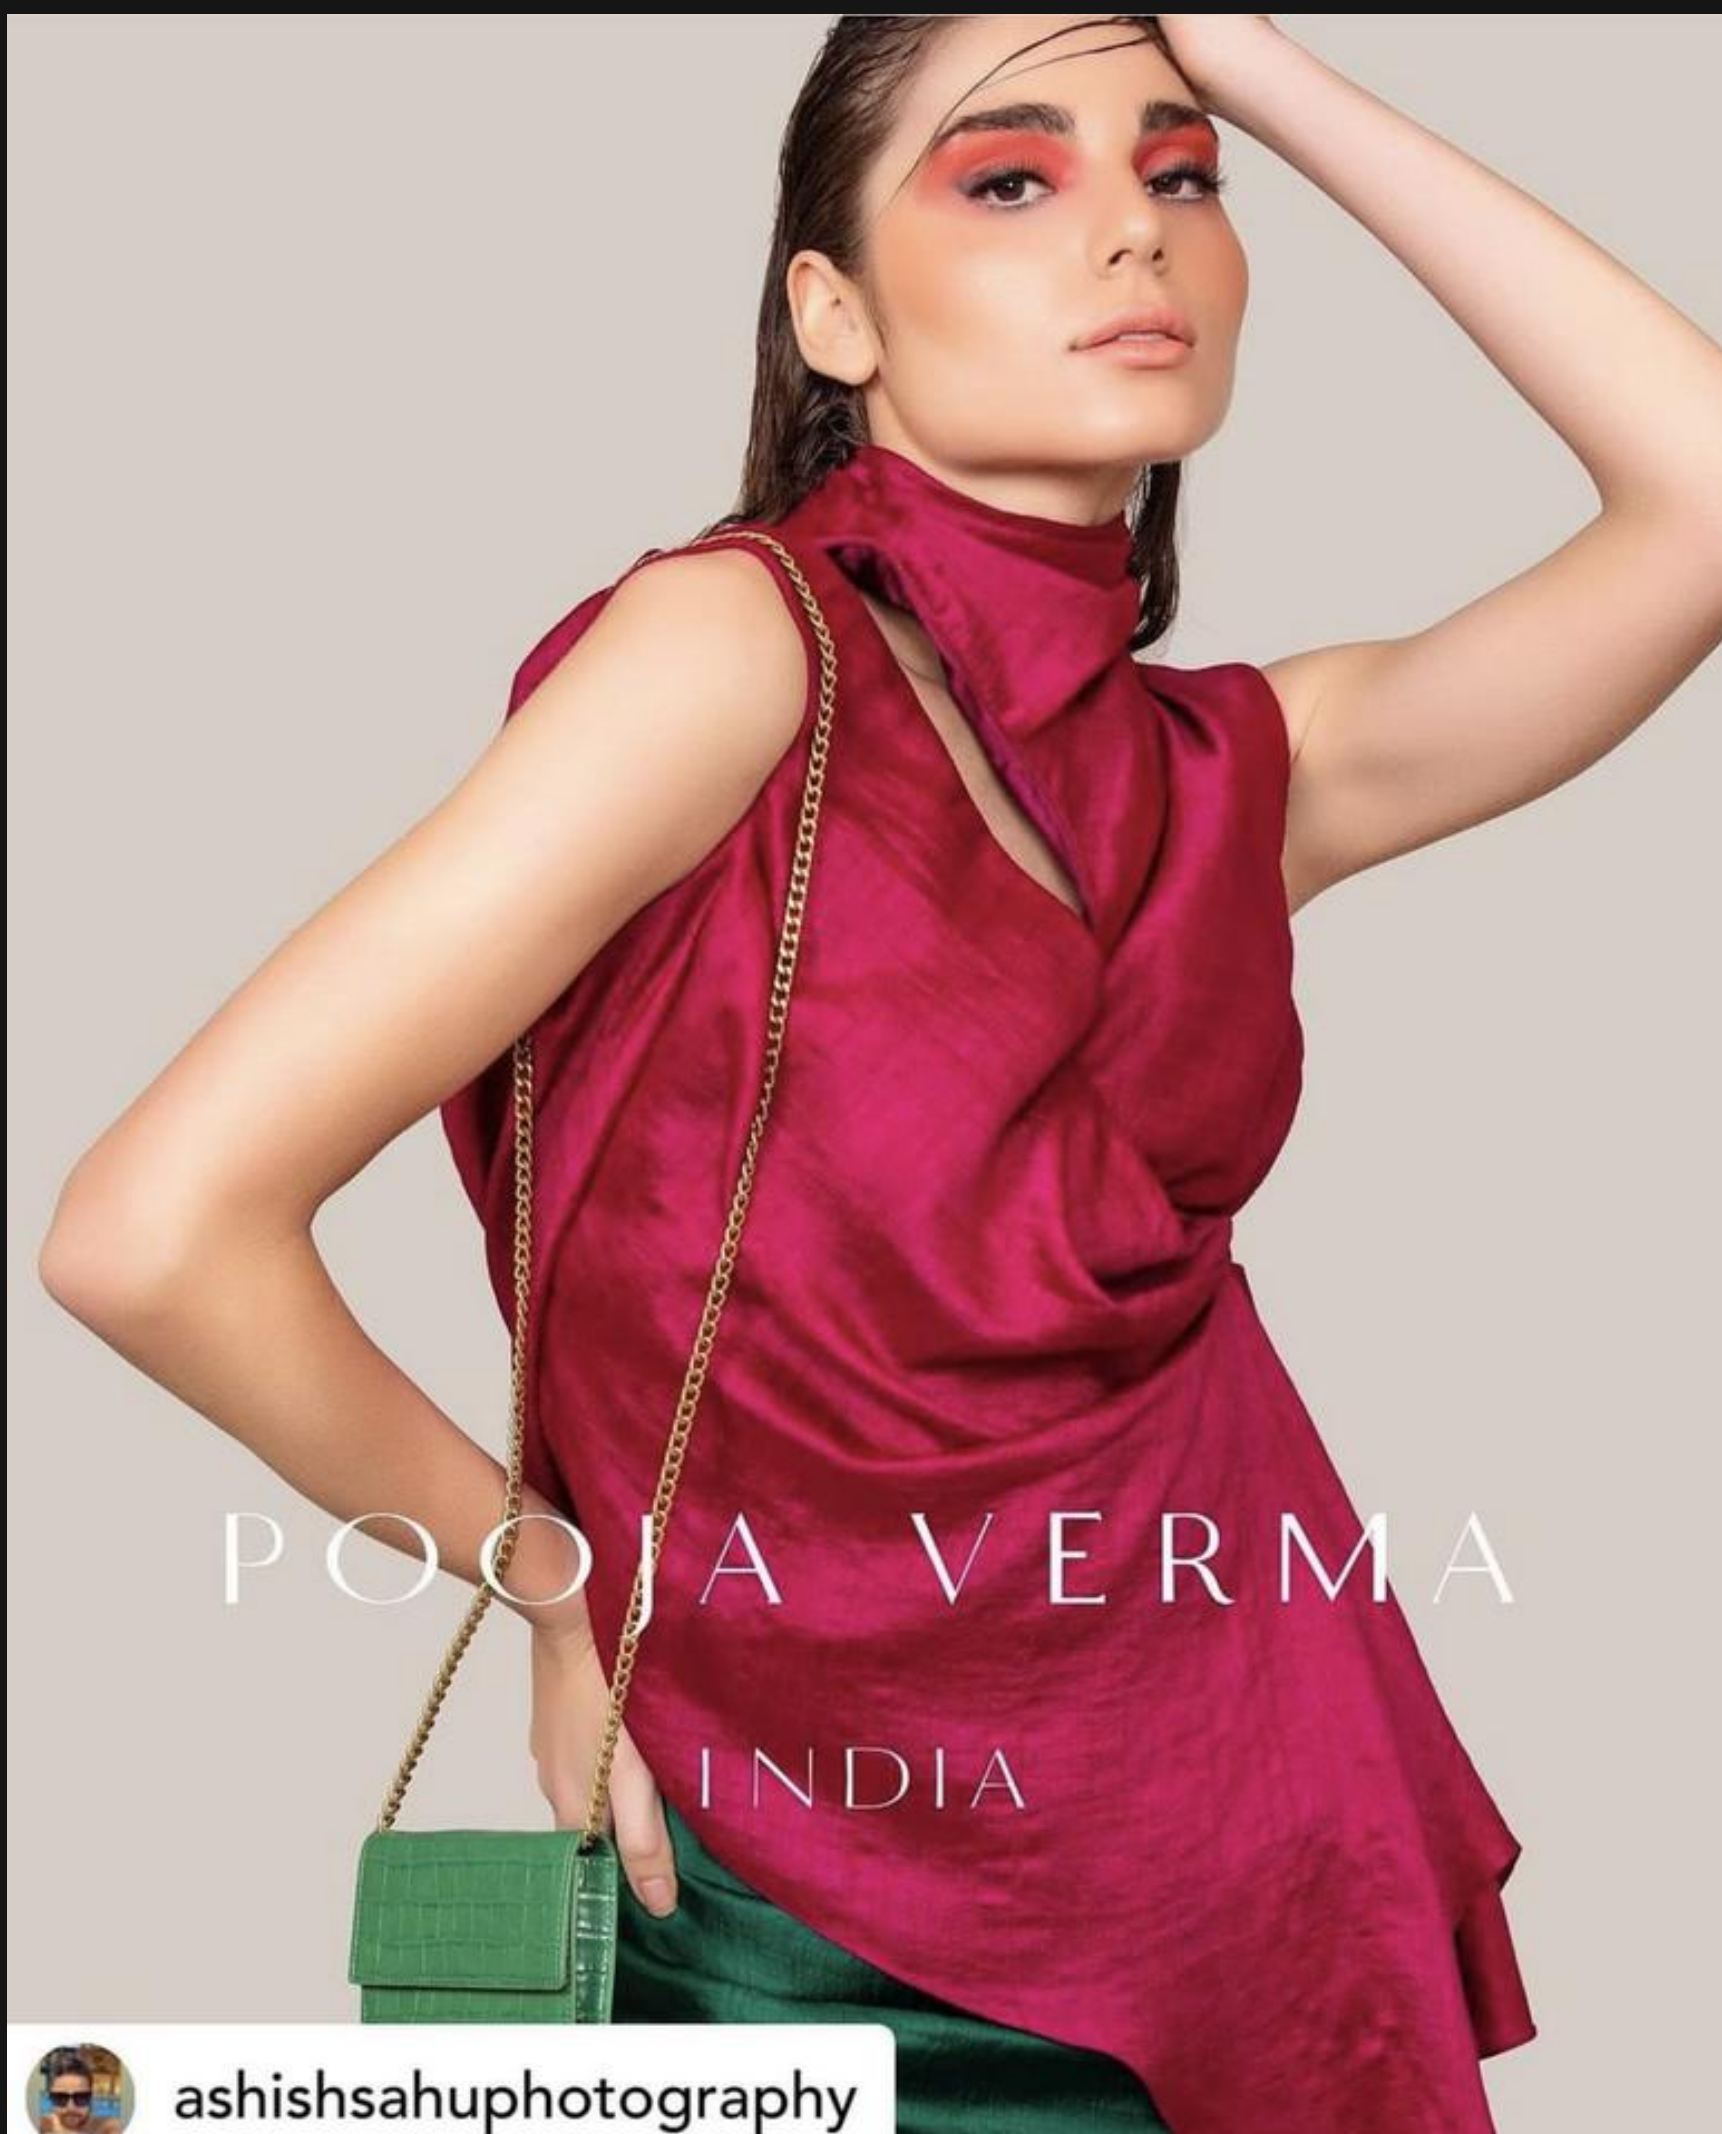

NEREA

HEIGHT: 5'9" BUST: 33 B WAIST: 25.5 HIPS: 38.5 SHOE: 41 / 8 UK
EYE COLOR: BROWN HAIR COLOR: BROWN

AG.
MODELS

NEREA

HEIGHT: 5'9" BUST: 33 B WAIST: 25.5 HIPS: 38.5 SHOE: 41 / 8 UK
EYE COLOR: BROWN HAIR COLOR: BROWN

AG.
MODELS

NEREA

HEIGHT: 5'9" BUST: 33 B WAIST: 25.5 HIPS: 38.5 SHOE: 41 / 8 UK
EYE COLOR: BROWN HAIR COLOR: BROWN

AG.
MODELS

POOJA VERMA
INDIA

 ashishsahuphotography

NEREA

HEIGHT: 5'9" BUST: 33 B WAIST: 25.5 HIPS: 38.5 SHOE: 41 / 8 UK
EYE COLOR: BROWN HAIR COLOR: BROWN