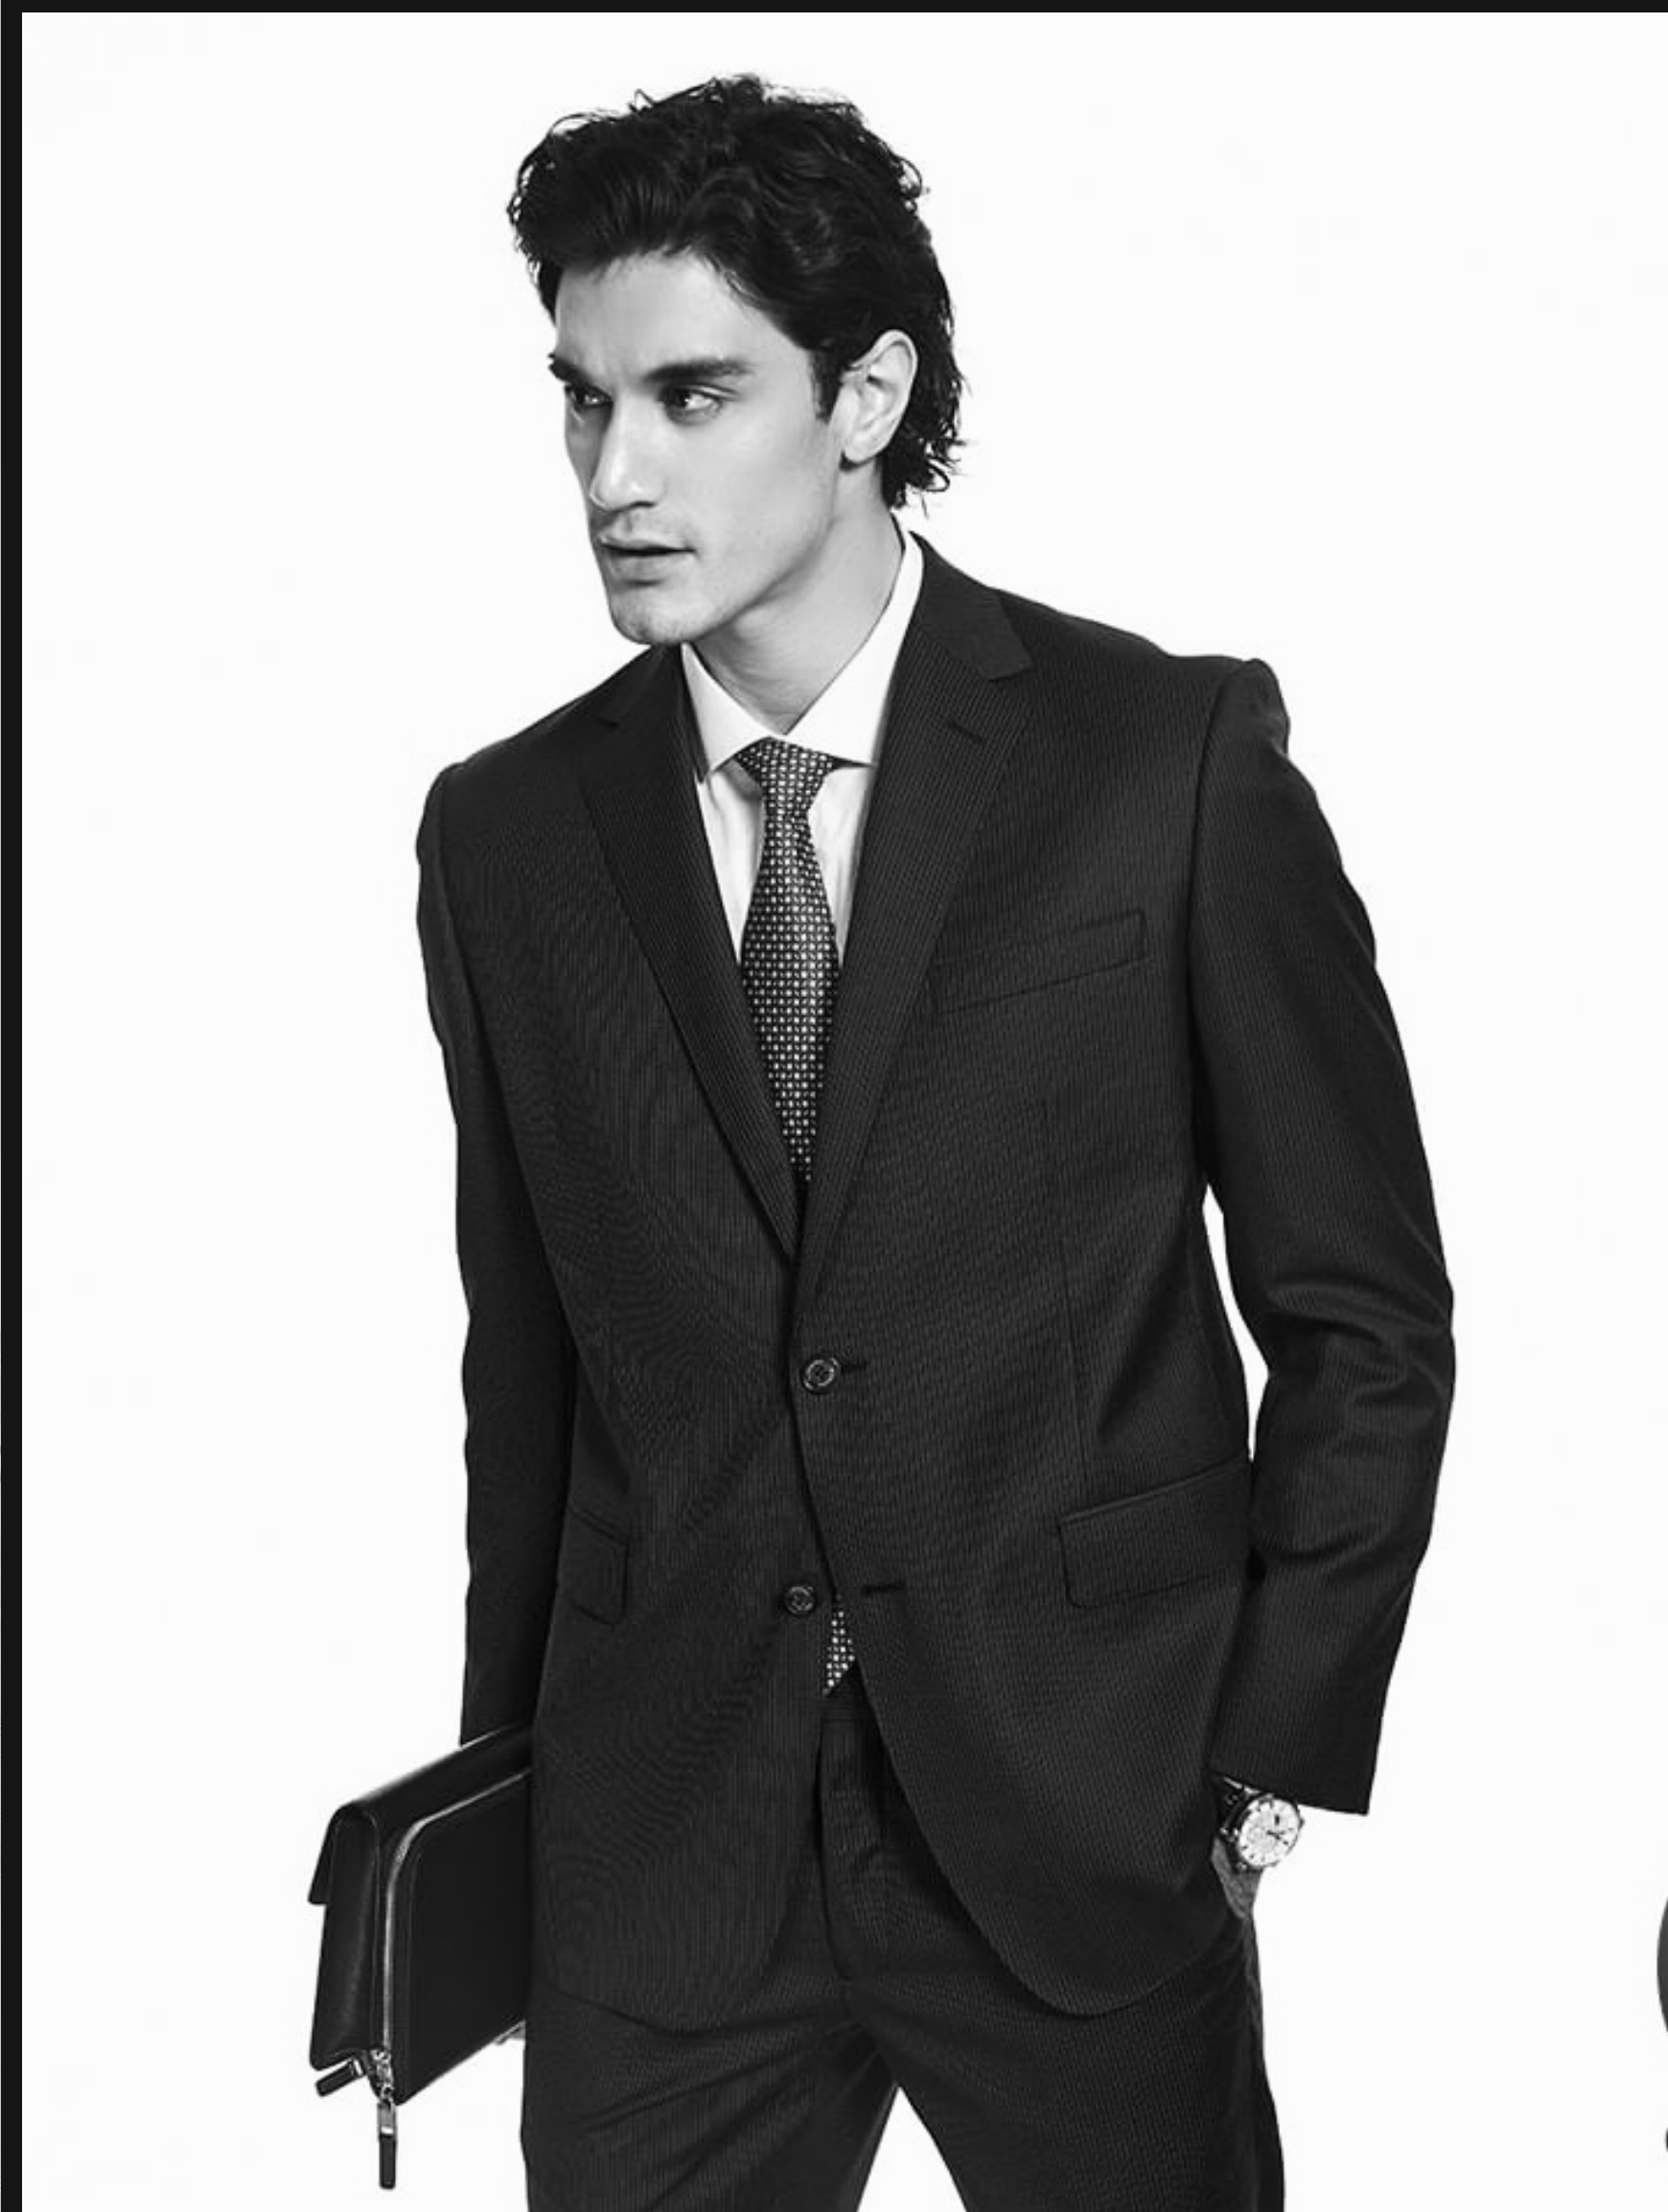

NIO

HEIGHT: 6'3" CHEST: 40" WAIST: 32 HIPS: 39 SHOE: 44 / 9 UK

EYE COLOR: BROWN HAIR COLOR: BLACK TOP SIZE: M BOTTOM SIZE: 32

AG.
MODELS