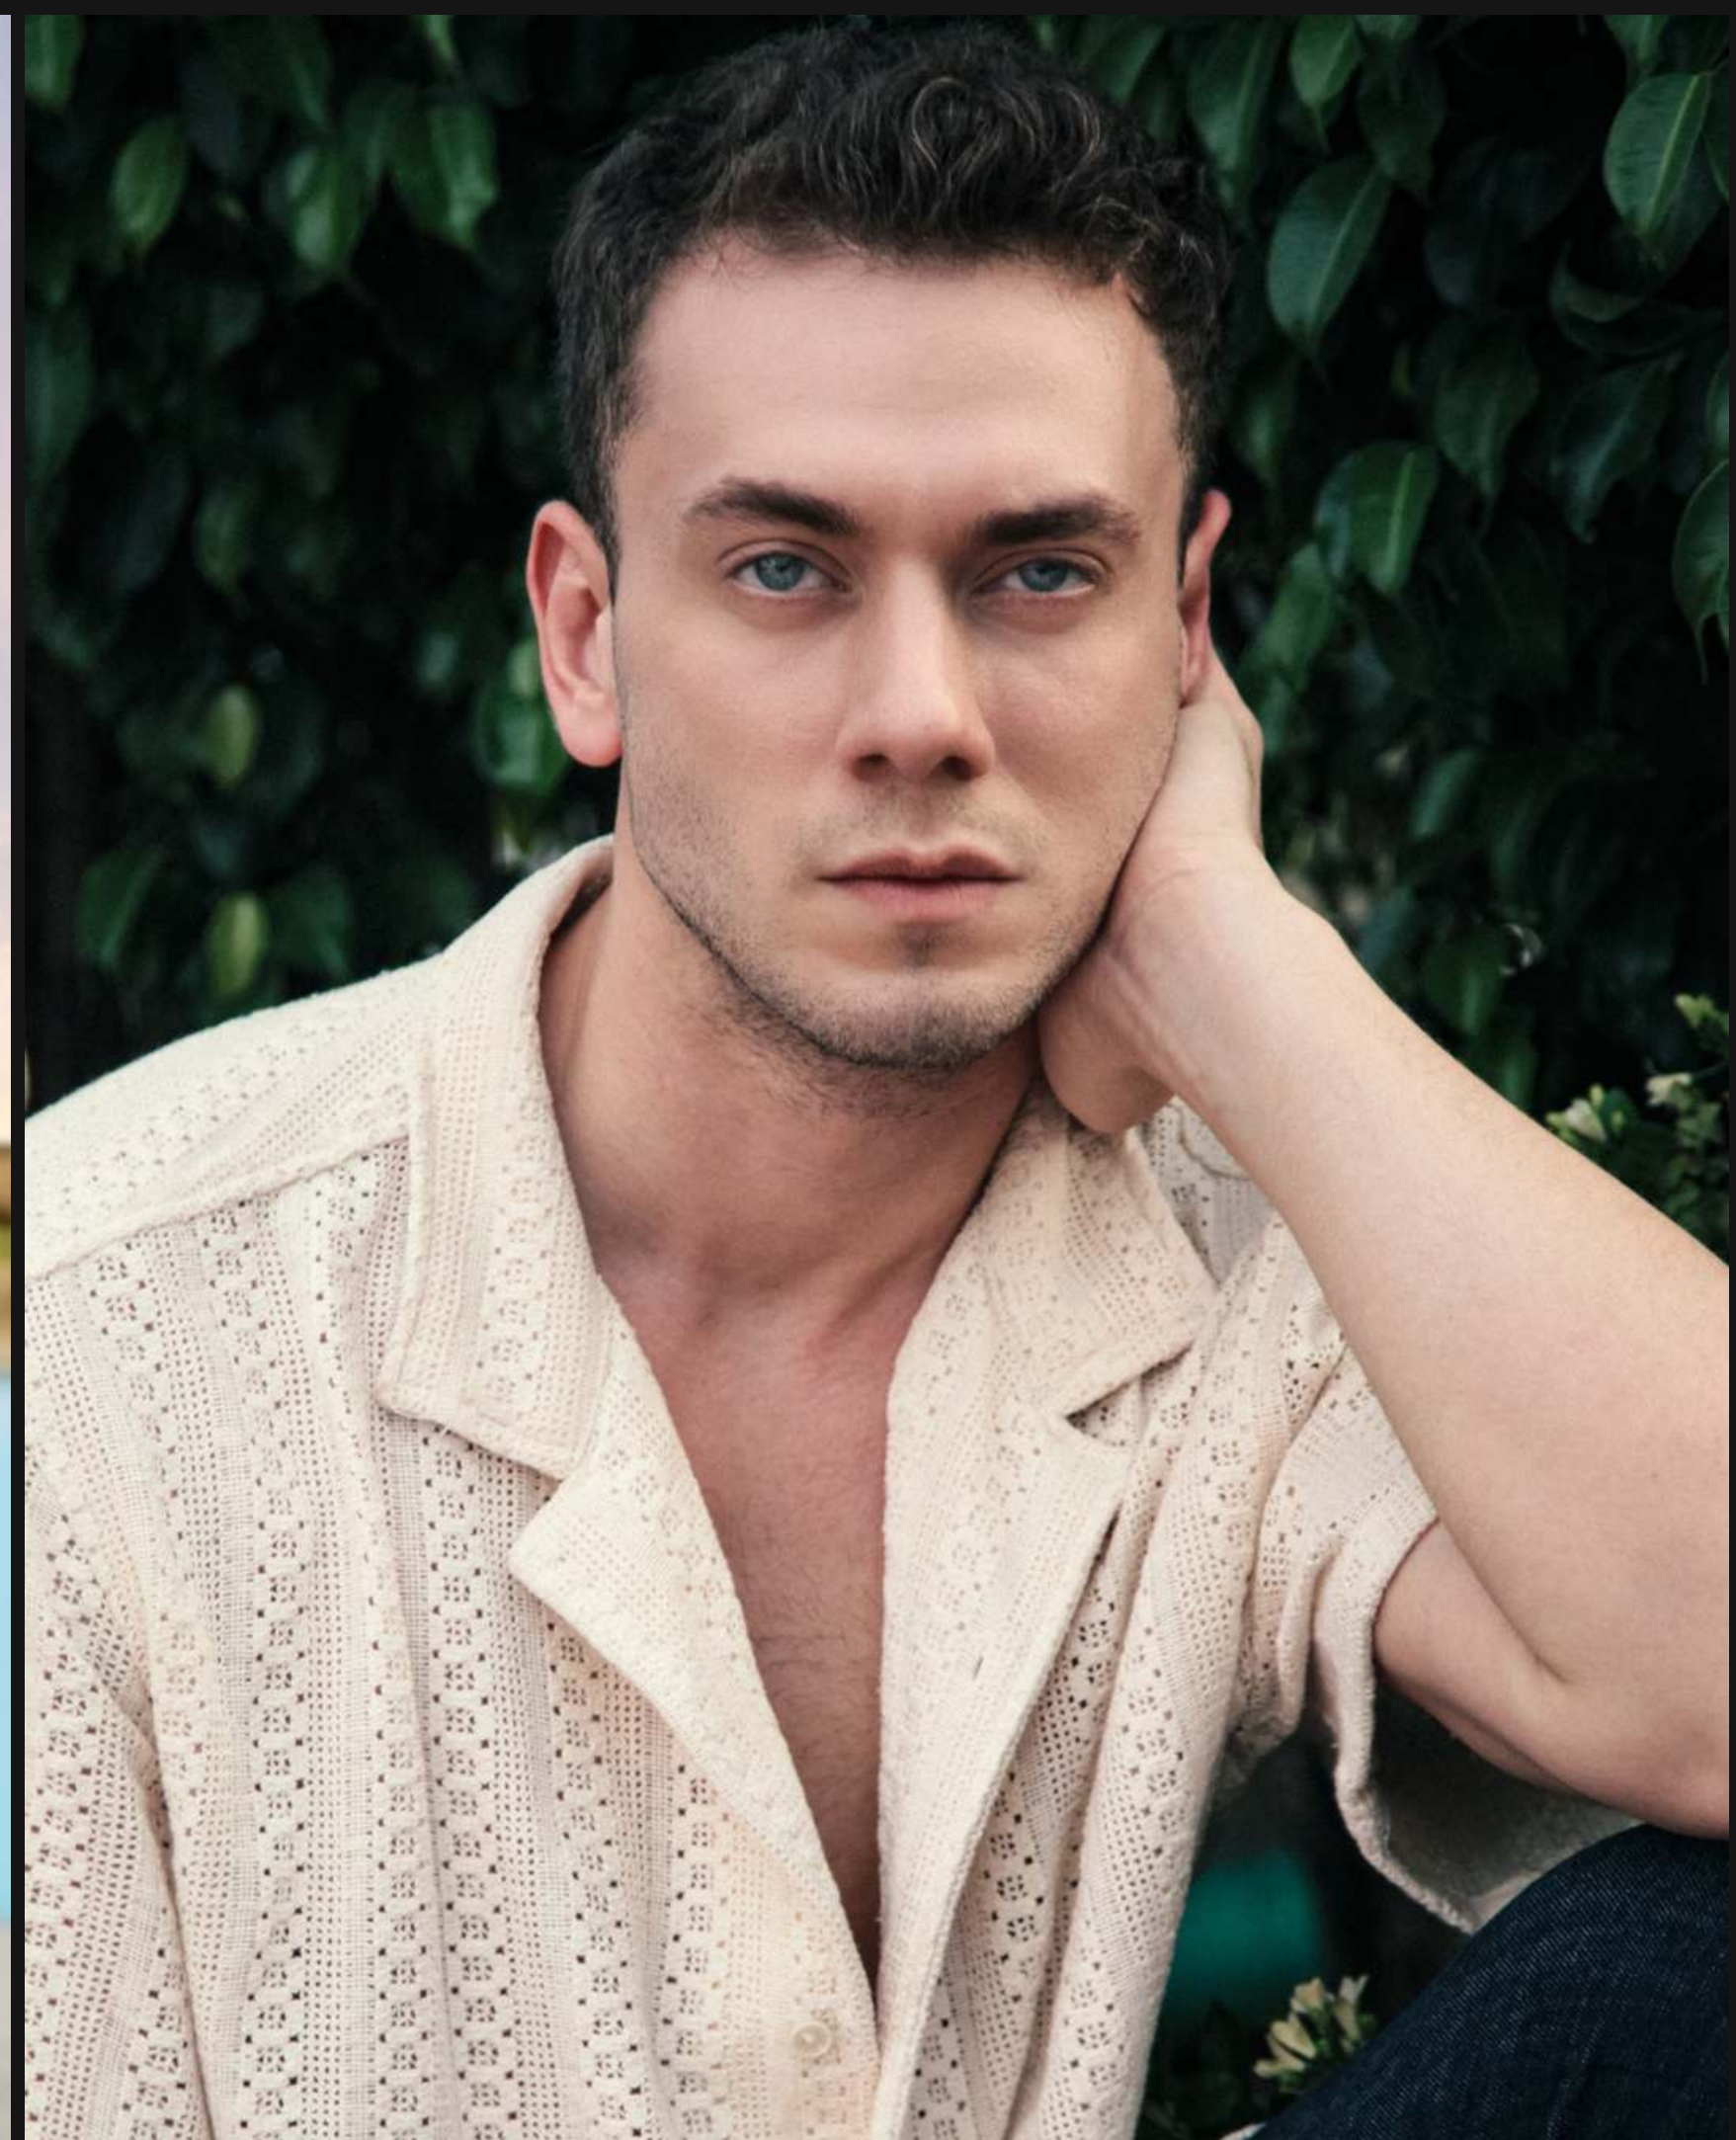

PARHAM

HEIGHT: 6'1" CHEST: 40 WAIST: 32 HIPS: 39 SHOE: 44 / 9 UK

EYE COLOR: BLUE HAIR COLOR: BLOND TOP SIZE: M BOTTOM SIZE: 32

AG.
MODELS