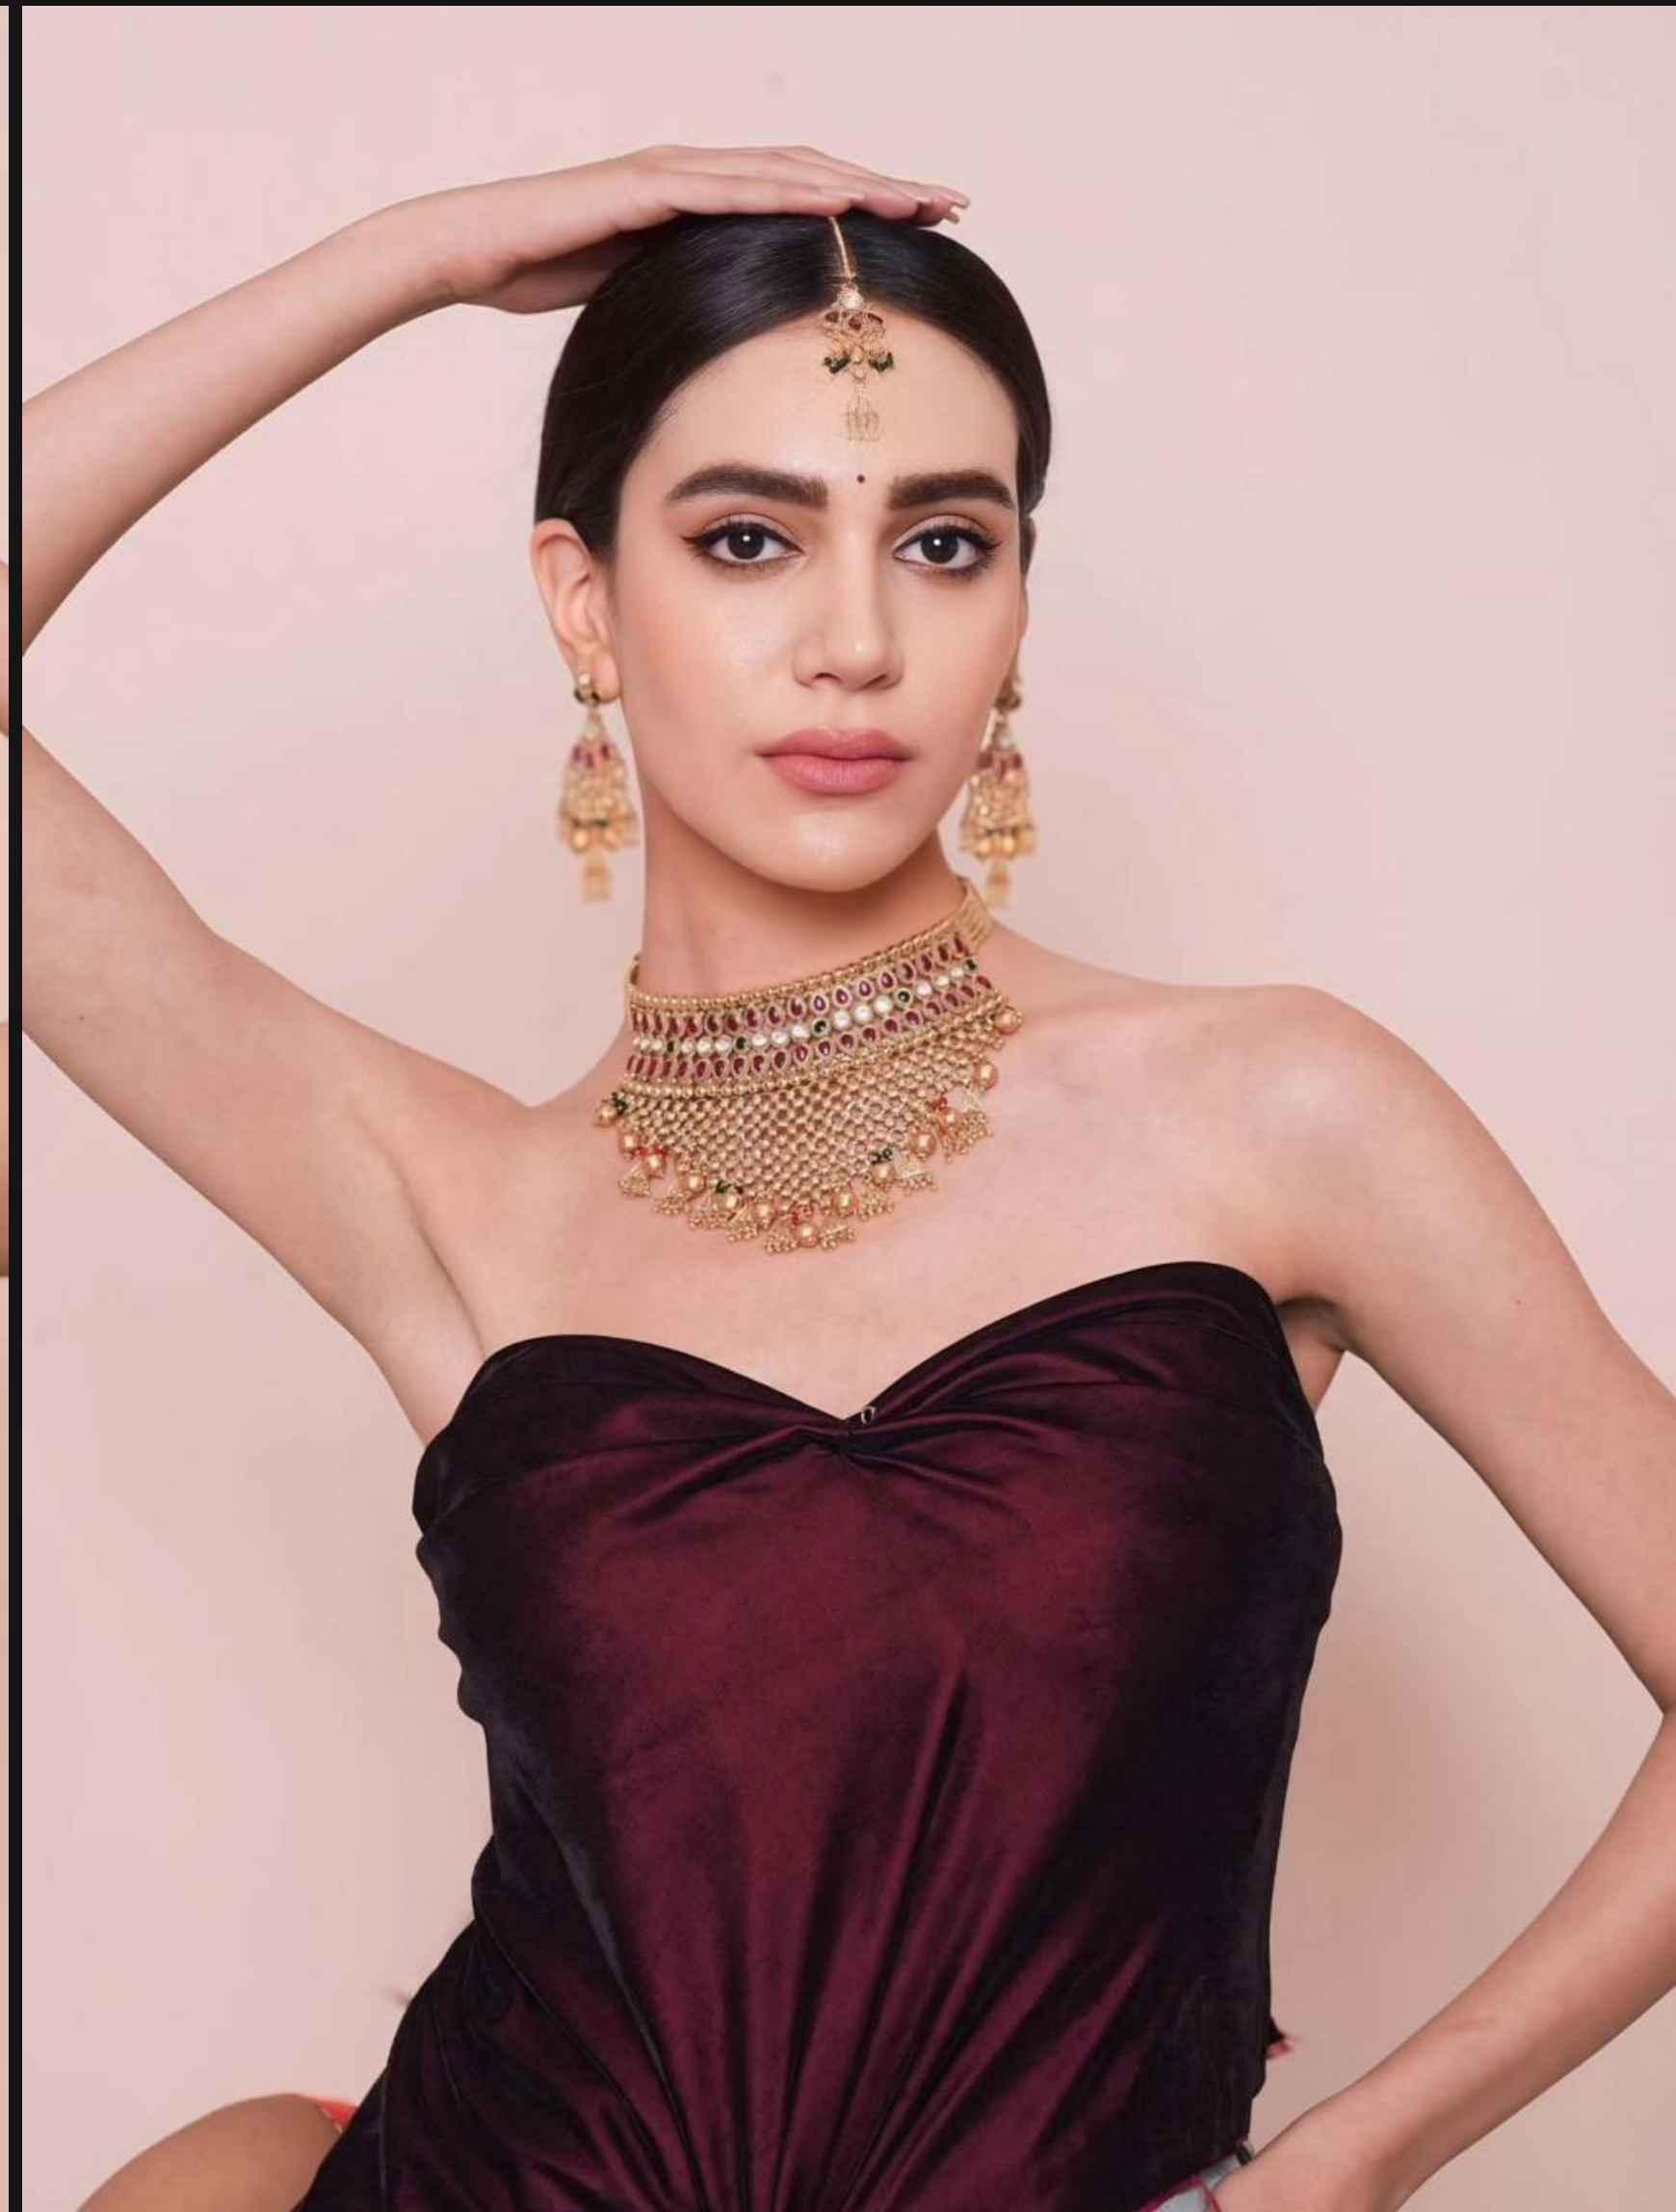

SOGAND

HEIGHT: 5'7" BUST: 32 A WAIST: 25 HIPS: 34 SHOE: 40 / 7.5 UK
EYE COLOR: BROWN HAIR COLOR: BLACK

AG.
MODELS