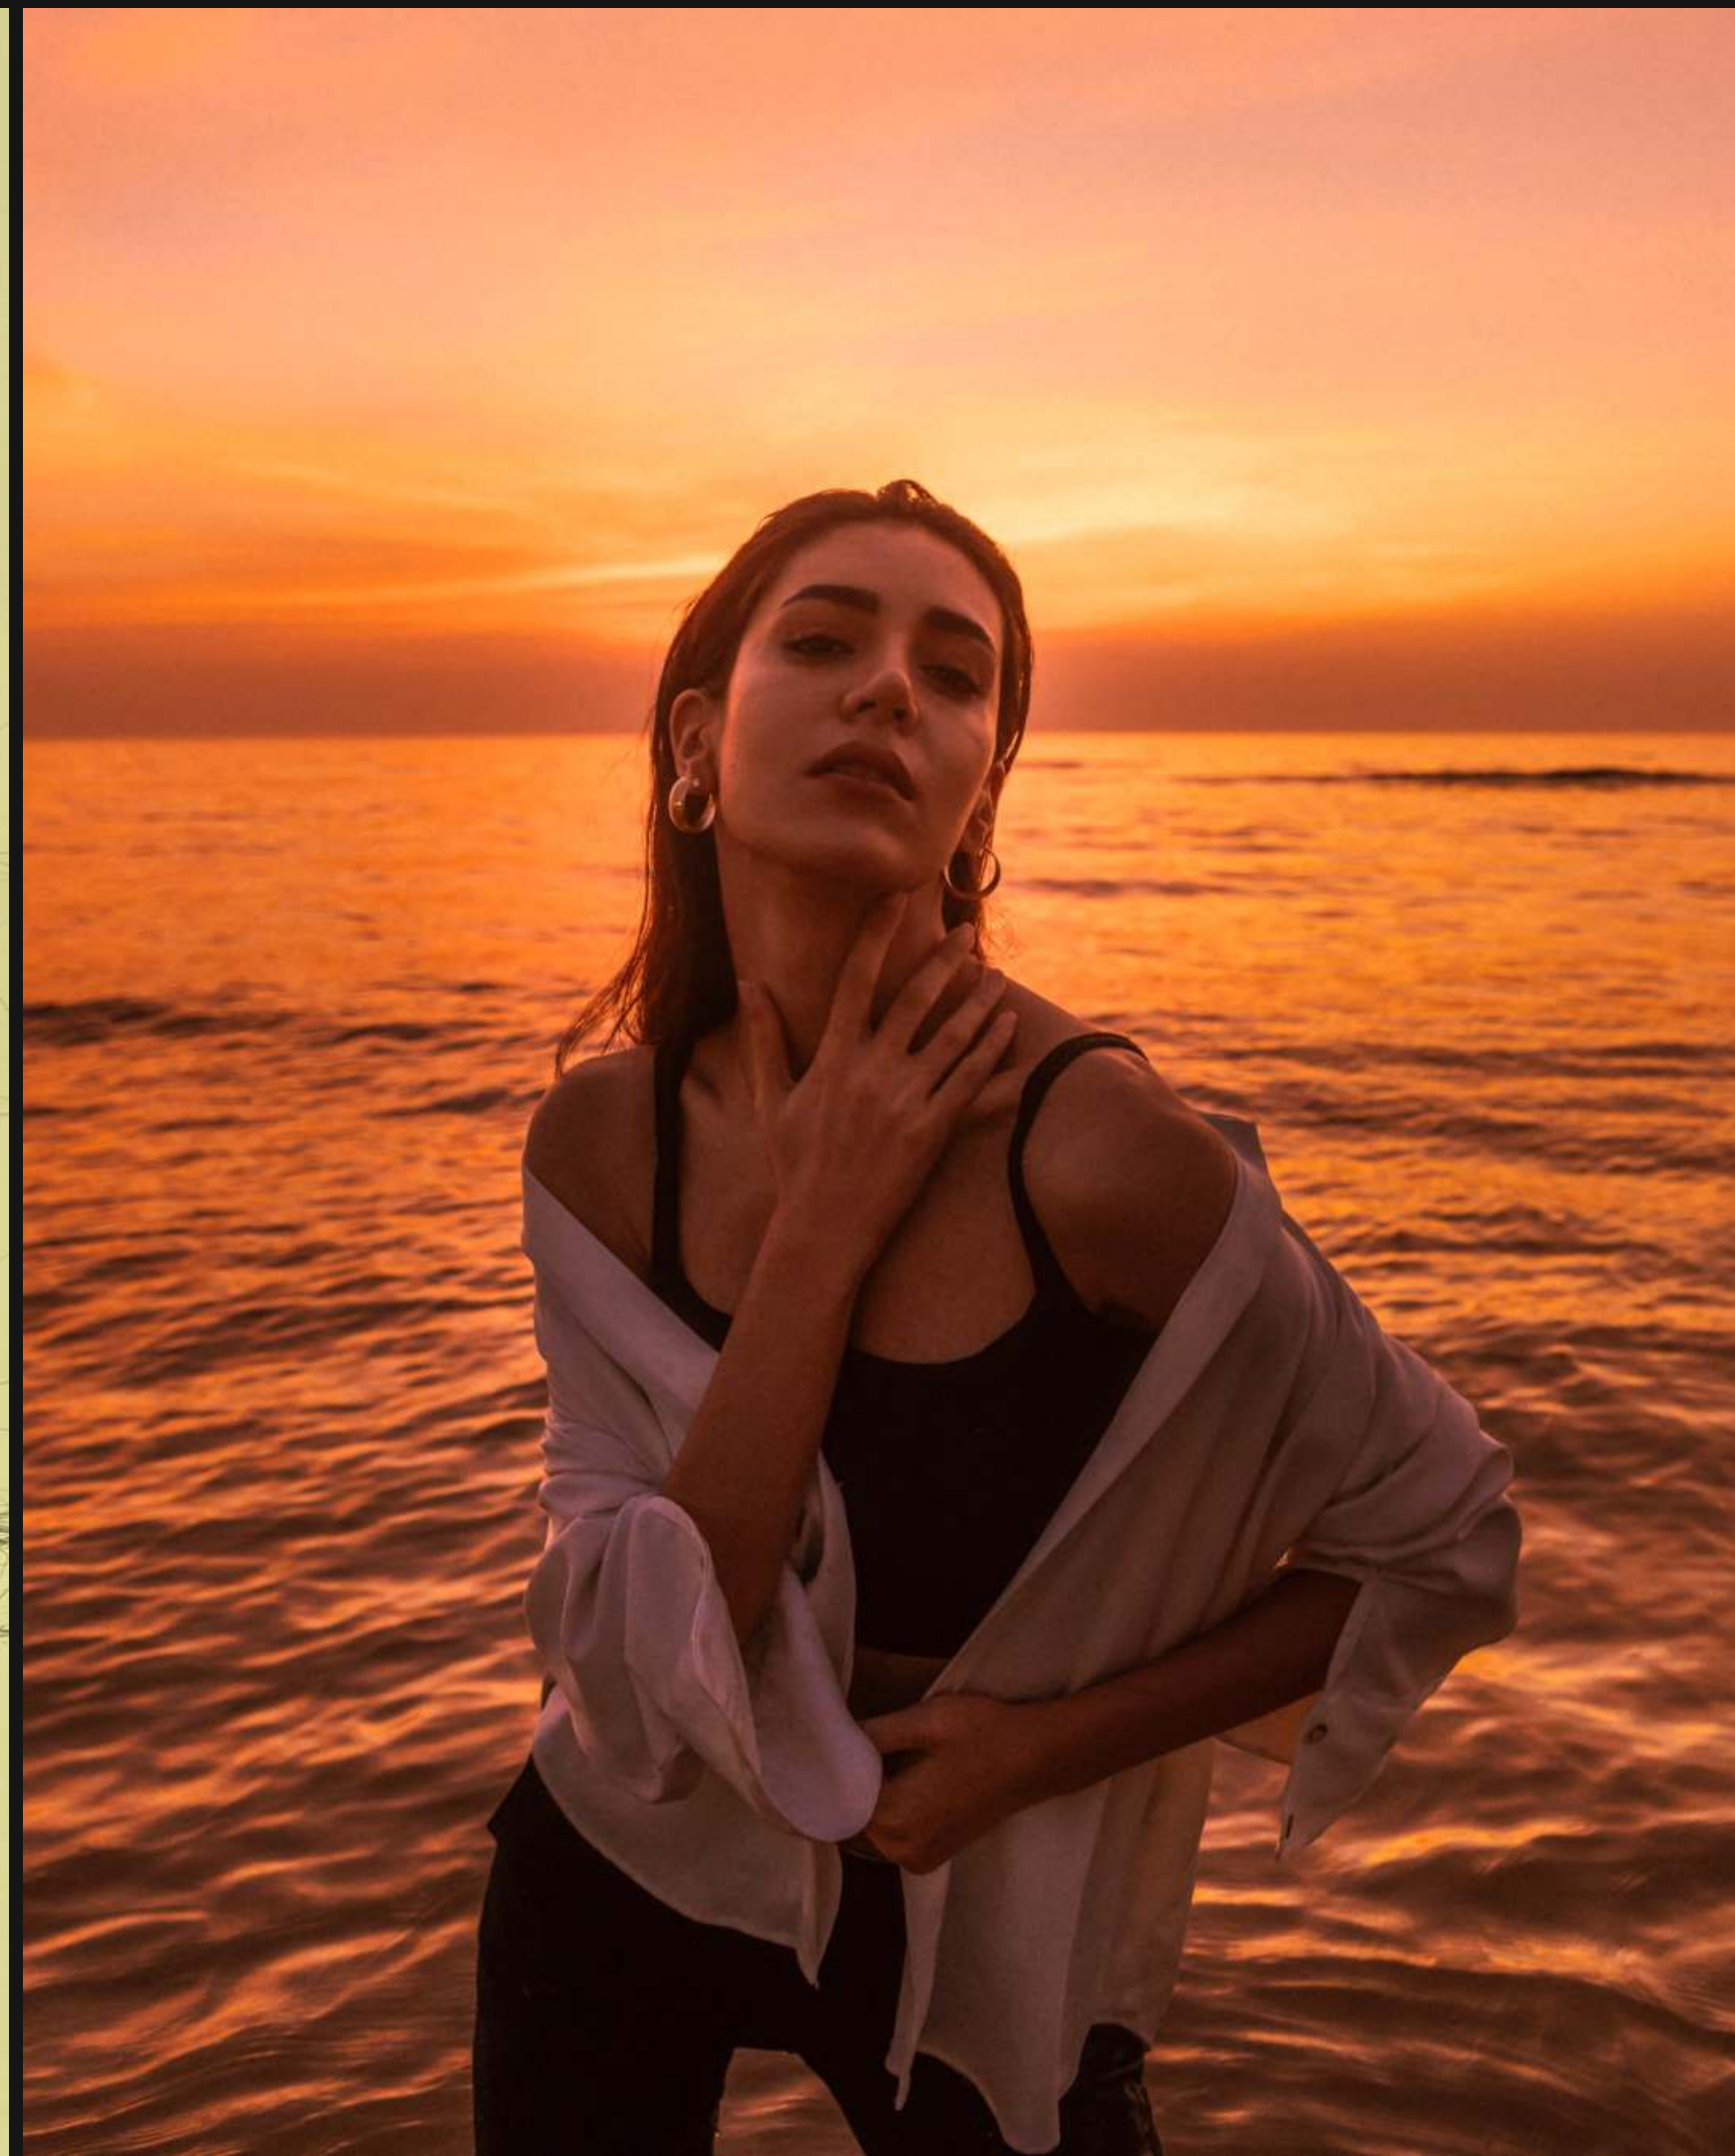

SOGAND

HEIGHT: 5'7" BUST: 32 A WAIST: 25 HIPS: 34 SHOE: 40 / 7.5 UK
EYE COLOR: BROWN HAIR COLOR: BLACK

AG.
MODELS